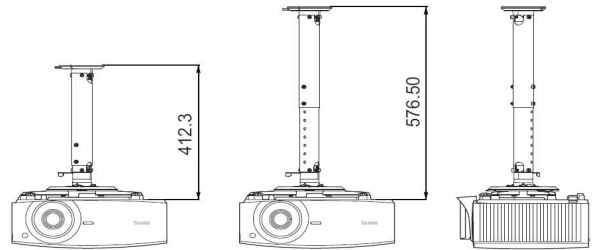

Ceiling/Wall mount installation diagram

BenQ ceiling mount CMG3 (5JJAM10.001)
Ceiling mount screw: M4
(Max. L = 25 mm; Min. L = 20 mm)

Unit: mm