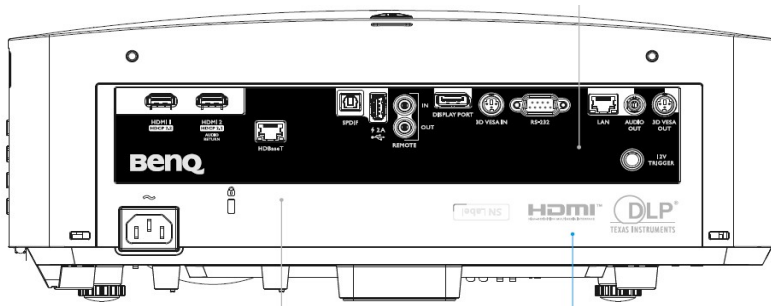

Connectivity