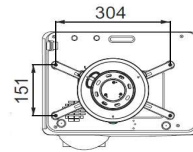

Ceiling/Wall mount installation diagram