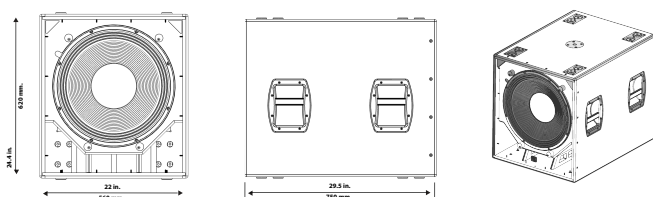

### DESCRIPTION

VIVA-718D is one of the most powerful 18" subwoofers in pro-sound category. Featuring a high power, hypervented 18" woofer, with 4" inside/outside voice coils, this cabinet is designed to deliver a serious amount of low frequency. The amplifier section features 1400 watt RMS SMPS Class-D Amplifier with full DSP , the VIVA-718D can perform in the most demanding situations. The input board includes volume control, ground switch, preset switch, xover, end fire, inverted stack.

### DIMENSIONS

**TECHNICAL SPECIFICATIONS**

<b>Acoustical specifications</b>	Frequency Response:	30 Hz - 400 Hz
	Max SPL @ 1m:	134 dB
<hr/>		
<b>Transducers</b>	Woofer:	18", 4" v.c
<hr/>		
<b>Input/Output section</b>	Input signal:	Balance/Unbalance
	Input connectors:	XLR, Jack
	Output connectors:	XLR
	Input sensitivity:	-2 dBu/+4 dBu
<hr/>		
<b>Processor section</b>	Hi-Pass Frequencies:	30 Hz, 40 Hz
	Low-Pass Frequencies:	Variable from 50 Hz to 120 Hz
	Protections:	Thermal, RMS
	Limiter:	Fast Limiter
	Controls:	Volume control, Ground switch, Preset switch, Xover, End Fire, Inverted Stack.
<hr/>		
<b>Power section</b>	Total Power:	2800 W Peak, 1400 W RMS
	Cooling:	Convection
	Connections:	Powercon IN/OUT
<hr/>		
<b>Standard compliance</b>	CE marking:	Yes
<hr/>		
<b>Physical specifications</b>	Cabinet/Case Material:	Baltic birch plywood
	Hardware:	2 x M20
	Handles:	2 Side
	Grille:	Steel
	Color:	Black
<hr/>		
<b>Size</b>	Height:	620 mm / 24.4 inches
	Width:	560 mm / 22 inches
	Depth:	750 mm / 29.5 inches
	Weight:	50 kg / 110 lbs
<hr/>		
<b>Shipping informations</b>	Package Height:	711 mm / 28" inches
	Package Width:	635 mm / 25" inches
	Package Depth:	838 mm / 33" inches
	Package Weight:	55 kg / 121 lbs