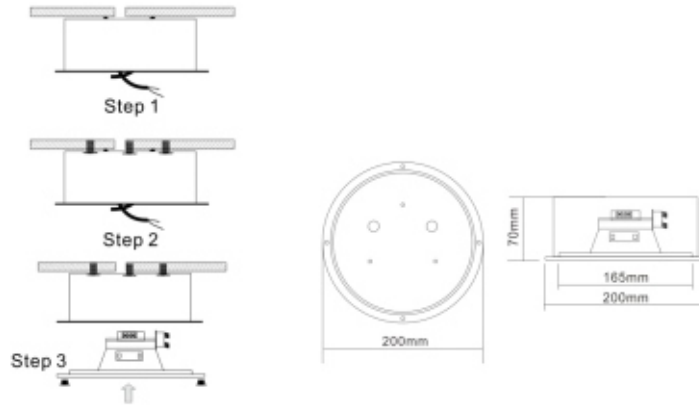

Ceiling Speaker

T-105S

Material: iron shell + aluminum mesh cover

Description:

New high quality ceiling speaker, all iron metal shell, multiple power options. Applicable to hotels, hotels, clubs, etc.

Specifications:

Model	T-105S
Power taps @100V	3W, 6W, 9W
Power taps @70V	1.5W, 3W, 4.5W
Impedance	Black: Com Red:3.3KΩ Green:1.7KΩ White:1.1KΩ
SPL(1W/1M)	94dB
Max. SPL (Rated W/1M)	104dB
Frequency response (-10dB)	110-18KHz
Speaker driver	5" x 1
Dimensions	200 x 70mm
Weight	0.71Kg