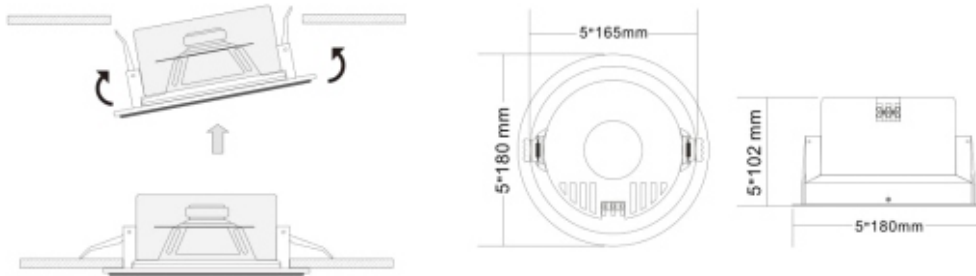

Ceiling Speaker

T-105F

Material: aluminum mesh cover

Description:

Full frequency indoor ceiling speaker, full audio speaker unit can be used in hospitals, hotels, shopping malls, etc.

Specifications:

Model	T-105F
Power taps @100V	3W, 6W
Power taps @70V	1.5W, 3W
Impedance	Com/ 3.3K Ω / 1.7K Ω
SPL(1W/1M)	89dB
Frequency response (-10dB)	100-16KHz
Speaker driver	5" x 1
Cutout size	165mm
Dimensions	180 x 102mm
Weight	0.7Kg