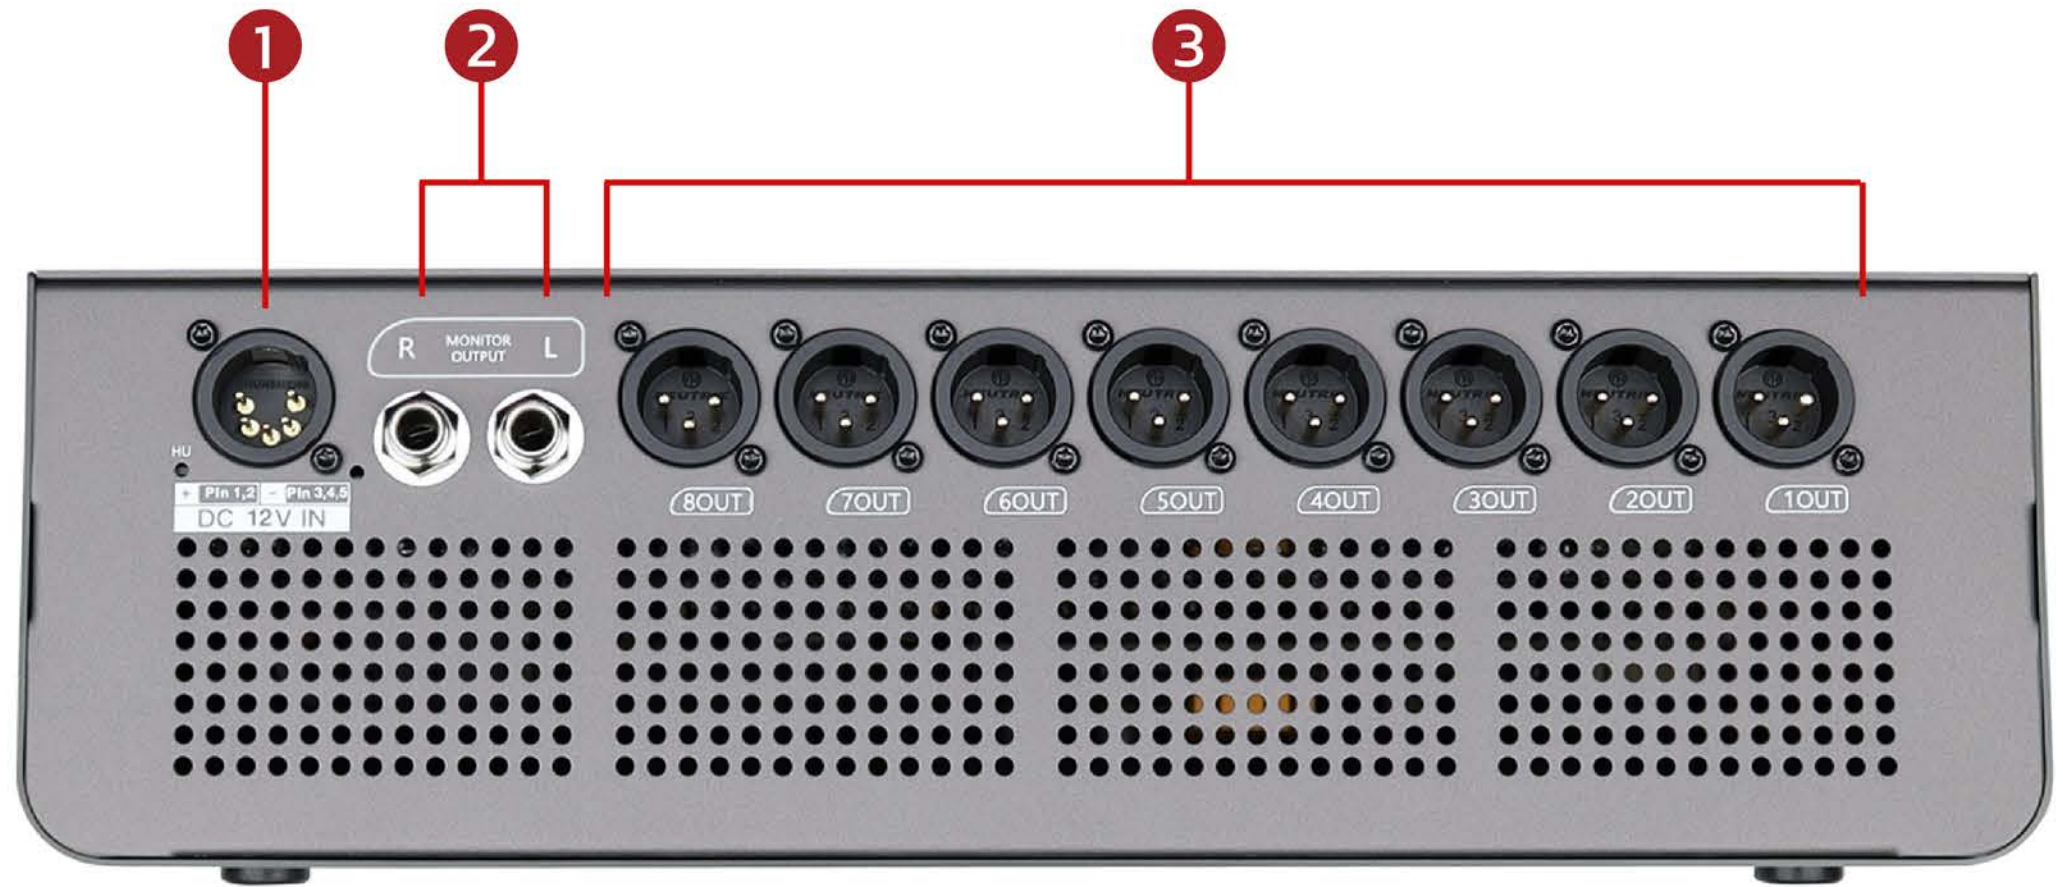

Panel

- 1. Mic in
- 2. Mic/Line in
- 3. Screen
- 4. Channel Strip Section
- 5. Master Fader
- 6. Layer
- 7. Master Level Meter
- 8. Adjust Pot
- 9. System Control
- 10. Head Phone Port/Pot
- 11. USB
- 12. S/PDIF In/Out
- 13. AES/EBU Out Put
- 14. Stereo Input

All-metal enclosure

dm20m

20-CHANNELS DIGITAL MIXER

Rear Panel

1. 12V power socket (XLR 5pin)
2. Stereo monitor output connector
3. 8CH bal output connector

SOUNDVISION™

Soundking

We are an official Soundking Brand Partner