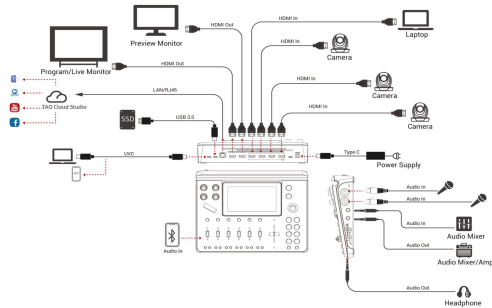

Key Features

- 4K multi-channel streaming video mixer
- Built-in 5.5 inch touch screen for menu operation
- Quad HDMI 2.0 inputs, resolutions up to 4K@60
- Dual HDMI 1.3 outputs for monitoring of multi-window PVW and PGM
- Dual MIC In, Dual Audio Out for audio monitoring
- Mix for HDMI embedded and external audio
- One-key recording. Recording capacity of hard drive is up to 2T
- Stream up to 2 platforms simultaneously over IP and 32 platforms via TAO APP
- Support multi-layer overlay, layer scaling and cropping
- 15 switching effect modes
- 5-direction joystick for controlling up to 4 PTZ cameras
- Save and store up to 16 scene presets. One-click for preset recall
- Support web control, compatible with mobile devices and computers, compatible with multiple operating systems
- Support Chroma Key
- One-key quick switch between portrait and landscape screen

Application