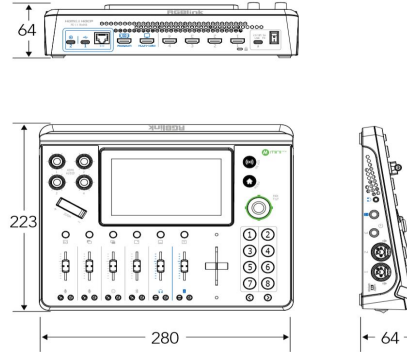

Dimension

Specification

mini series   mini-mx

Connectors	Input	HDMI 4K	4xHDMI-A	
	Output	HDMI 2K	2xHDMI-A	
		USB (Recording)	1xUSB-C	
		USB (Stream)	1xUSB-C	
	Audio	IN	2x6.35mm XLR/6.35mm TRS Jack 1x6.35mm TRS Jack	
	OUT	1x6.35mm TRS Jack 1x3.5mm mini-Jack		
Communication	LAN	1xRJ45		
Power	Power Supply	1xUSB-C		
Performance	Input Resolutions	SMPTE 720p@50/60 | 1080i@50 | 1080p@23.98/24.97/50/59.94/60 VESA 1024x768@60 | 1280x720@60 | 1280x768@60 | 1280x800@60 | 1280x1024@60 | 1360x768@60 | 1366x768@60 | 1440x900@60 | 1600x1200@60 | 1680x1050@60 | 1680x1050@60 | 1920x1080@60 | 1920x1200@60 | 3840x2160@60 | 4096x2160@60		
	Output Resolutions	SMPTE 720p@50/60 | 1080p@23.98/24.97/50/59.94/60 VESA 1024x768@60 | 1280x720@50/60 | 1280x768@60 | 1280x1024@60 | 1360x768@60 | 1920x1080@60		
	Video	Video Formats	HDMI 2.0 | HDCP 2.2	
		Color Space	RGB 8bit	
		Video Sampling	4:4:4 YUV	
	Audio	Video Latency	<4 frames	
		Line In Delay	up to 8 frames	
	Record/Storage	Audio Format	HDMI	Linear PCM, 24 bits/48 kHz, 2 ch
			USB	Linear PCM, 16 bits/48 kHz, 2 ch
	Supported Standards	Record Formats	MP4 | WAV	
Disk Formats		FAT32(≤32 GB) | exFAT(64GB~2T)		
Power	Compatibility	USB Power Delivery (PD) 3.0		
	Supported Cables	Certified USB PD Aware		
	Input Voltage	Type-C 12V/3A		
Environment	Maximum Power	36W		
	Temperature	0℃~45℃		
Physical	Humidity	10%~85% RH		
	Net Weight	1.48kg		
	Packaged Weight	2.80kg		
	Net Dimension	280.0mm × 222.6mm × 63.5mm		
Packaged Dimension	332.0mm × 238.5mm × 109.0mm			

Order Codes

Order Codes	Item
230-0004-01-0	mini-mx

Contact us

Tel : +86-592-5771197
Fax : +86-592-5788216
E-mail : sales@rgblink.com
Headquarter: Room 601A, No. 37-3 Banshang community, Building 3,
Xinke Plaza, Torch Hi-Tech Industrial Development Zone, Xiamen, China

www.rgblink.com