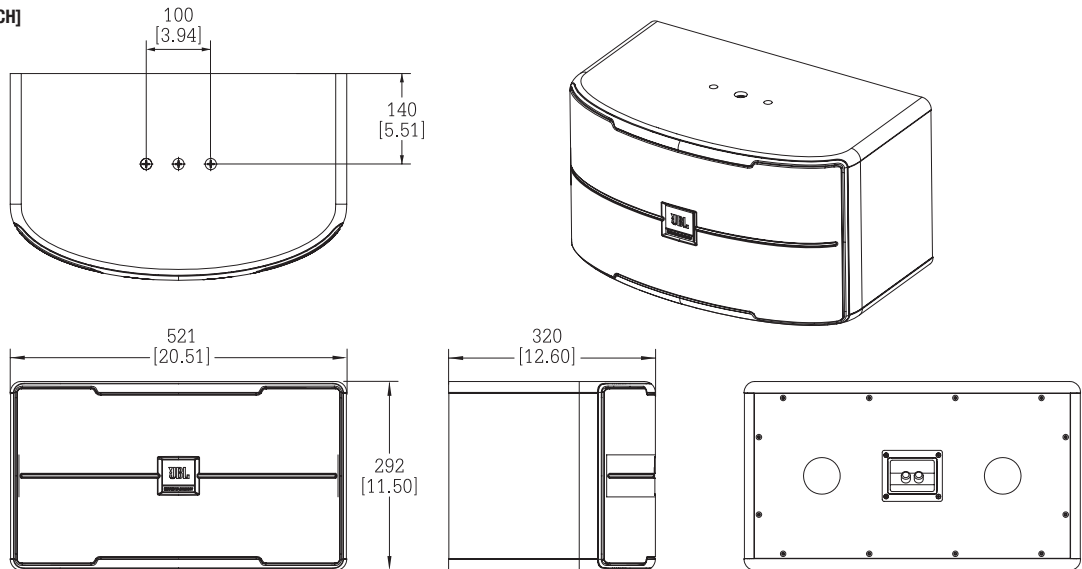

|                                |   |
|--------------------------------|---|
| <b>DIMENSIONS (H × W × D):</b> | 292 mm × 521 mm × 320 mm<br>11.5 inch × 20.5 inch × 12.6 inch |
| <b>NET WEIGHT:</b>             | 11 Kg (24.3 lbs)  |
| <b>LF DRIVER:</b>              | 1 × 10" Woofer  |
| <b>HF DRIVER:</b>              | 4 × 3" Tweeter  |
| <b>INPUT CONNECTORS:</b>       | Binding Post  |
| <b>ENCLOSURE CONSTRUCTION:</b> | Vinyl covered MDF   |

## BEAMWIDTH ■

## DIMENSIONS ■

DIMENSIONS IN MM [INCH]

HARMAN Professional 8500 Balboa Blvd. Northridge, CA 91329 USA