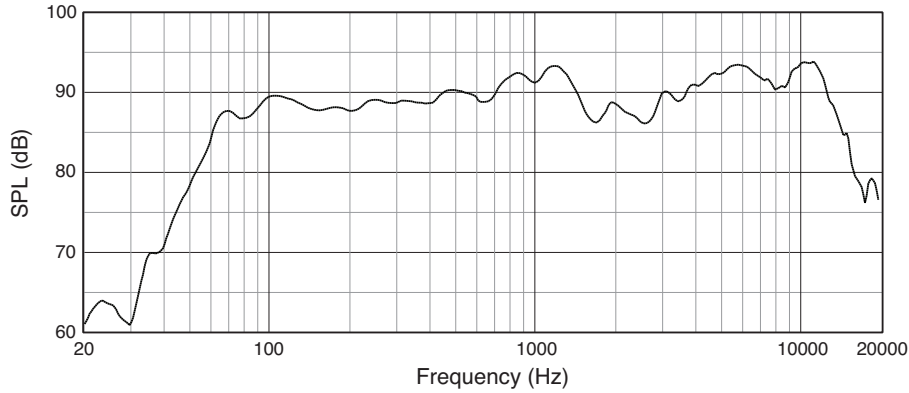

Pasión 10

Passive 10" Full-Range Karaoke Loudspeaker

FREQUENCY RESPONSE ■

BEAMWIDTH ■