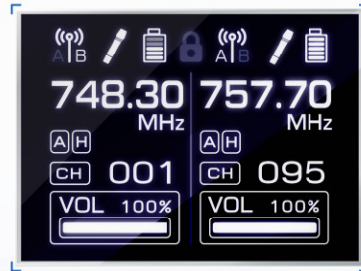

SU-850DG

TFT Display show menu settings