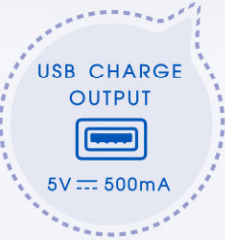

SU-850DG Charger

18500 Lithium battery
(1500mAh) USB Charger