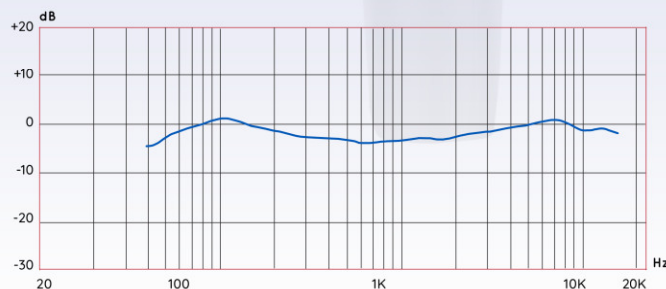

Battery : 18500 Lithium battery (1500mAh)
(USB Charger)
battery life : approx. 10 hours

SU-850DA

LCD Display
with easy to navigate
menu and controls

ON \ OFF switch control the handheld
microphone of power on, mute and off

Battery : 3V (2 x 1.5V) (AA Alkaline Battery)
battery life : approx. 8 hours

Frequency response
: 0dB = 1V/Pa, 1KHz

- Microphone Type : Dynamic
- Polar Pattern : Cardioid Directional
- Frequency Response : 50Hz - 15kHz ±5dB
- Impedance : 580Ω ±15% @1kHz
- Sensitivity : -52dB ±2dB (0dB=1V/Pa @1kHz)