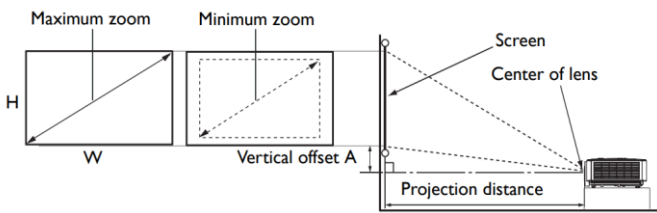

* The Contrast is measure by Full On Full Off standard.

Connectivity

Port	Quantity	Port	Quantity
1 USB (Type B)	1	11 Audio in (Mini Jack)	1
2 HDMI 1	1	12 Speaker 5W	1
3 HDMI 2	1	13 RS-232	1
4 Monitor out (D-sub 15pin)	1	14 Audio L/R in (RCA)	1
5 PC in (D-sub 15pin)	1	15 Composite Video in (RCA)	1
6 LAN	1	16 Kensington anti-theft lock slot	1
7 USB (Type A)	1		
8 3D Sync Out	1		
9 DC 12V Trigger (3.5mm Jack)	1		
10 Audio out (Mini Jack)	1		

Dimension

Installation

Screen size				Distance from screen [mm]			Offset [mm]
inch	mm	Width mm	Height mm	Min Distance	Average	Max Distance	A [mm] @ Wide mode
				30	762	646	
40	1016	862	538	1198	1499	1801	54
50	1270	1077	673	1497	1874	2251	67
60	1524	1292	808	1796	2249	2701	81
80	2032	1723	1077	2395	2998	3601	108
100	2540	2154	1346	2994	3748	4502	135
120	3048	2585	1615	3593	4497	5402	162
150	3810	3231	2019	4491	5622	6753	202
200	5080	4308	2692	5988	7496	9003	269
250	6350	5385	3365	7485	9370	11254	337
300	7620	6462	4039	8982	11243	13505	404