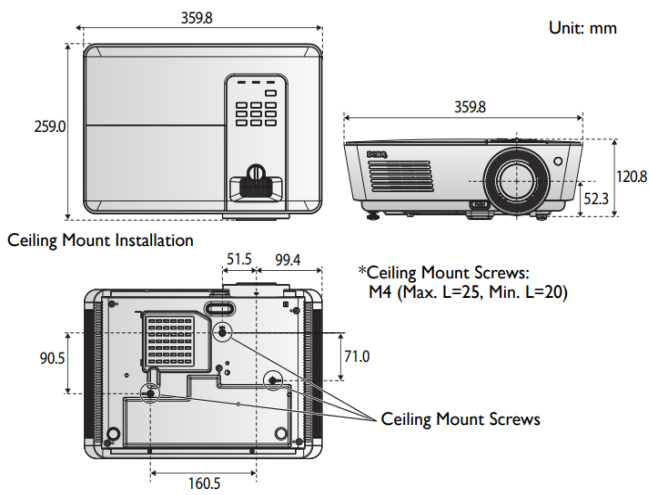

Power	SU765
Power Consumption(Max/Normal/Eco)	440W/420W/330W
Standby Power Consumption	Normal < 0.5W. Network < 2W.
Power Supply	AC 100 to 240 V, 50/60 Hz

Dimension and Weight	SU765
Product Dimensions (WxHxD)	359.8 x 120.8 x 259.0mm
Product Weight	3.7 Kg

* The Contrast is measure by Full On Full Off standard.

Connectivity

Port	Quantity	Port	Quantity
1 USB (Type B)	1	11 Audio in (Mini Jack)	1
2 HDMI 1	1	12 Speaker 5W	1
3 HDMI 2	1	13 RS-232	1
4 Monitor out (D-sub 15pin)	1	14 Audio L/R in (RCA)	1
5 PC in (D-sub 15pin)	1	15 Composite Video in (RCA)	1
6 LAN	1	16 Kensington anti-theft lock slot	1
7 USB (Type A)	1		
8 3D Sync Out	1		
9 DC 12V Trigger (3.5mm Jack)	1		
10 Audio out (Mini Jack)	1		

Dimension

Installation

Screen size				Distance from screen [mm]			Offset [mm]
inch	mm	Width mm	Height mm	Min Distance	Average	Max Distance	A [mm] @ Wide mode
				30	762	646	
40	1016	862	538	1198	1499	1801	54
50	1270	1077	673	1497	1874	2251	67
60	1524	1292	808	1796	2249	2701	81
80	2032	1723	1077	2395	2998	3601	108
100	2540	2154	1346	2994	3748	4502	135
120	3048	2585	1615	3593	4497	5402	162
150	3810	3231	2019	4491	5622	6753	202
200	5080	4308	2692	5988	7496	9003	269
250	6350	5385	3365	7485	9370	11254	337
300	7620	6462	4039	8982	11243	13505	404