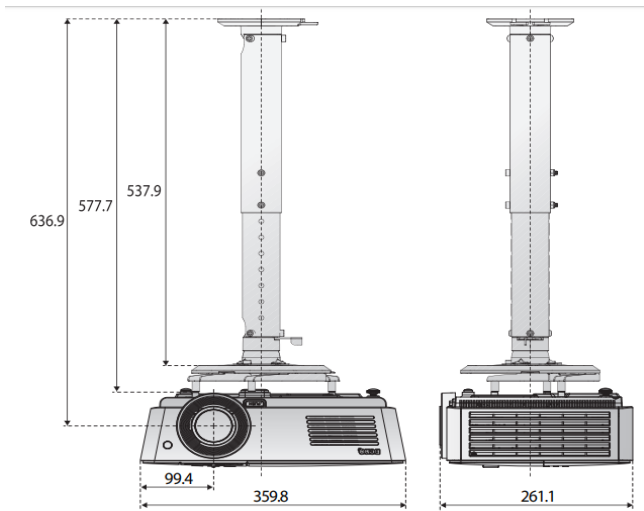

Power	SU765
Power Consumption(Max/Normal/Eco)	440W/420W/330W
Standby Power Consumption	Normal < 0.5W. Network < 2W.
Power Supply	AC 100 to 240 V, 50/60 Hz

Dimension and Weight	SU765
Product Dimensions (WxHxD)	359.8 x 120.8 x 259.0mm
Product Weight	3.7 Kg

* The Contrast is measure by Full On Full Off standard.

Connectivity

Port	Quantity	Port	Quantity
1 USB (Type B)	1	11 Audio in (Mini Jack)	1
2 HDMI 1	1	12 Speaker 5W	1
3 HDMI 2	1	13 RS-232	1
4 Monitor out (D-sub 15pin)	1	14 Audio L/R in (RCA)	1
5 PC in (D-sub 15pin)	1	15 Composite Video in (RCA)	1
6 LAN	1	16 Kensington anti-theft lock slot	1
7 USB (Type A)	1		
8 3D Sync Out	1		
9 DC 12V Trigger (3.5mm Jack)	1		
10 Audio out (Mini Jack)	1		

Dimension

Installation

Screen size				Distance from screen [mm]			Offset [mm]
inch	mm	Width mm	Height mm	Min Distance	Average	Max Distance	A [mm] @ Wide mode
				30	762	646	
40	1016	862	538	1198	1499	1801	54
50	1270	1077	673	1497	1874	2251	67
60	1524	1292	808	1796	2249	2701	81
80	2032	1723	1077	2395	2998	3601	108
100	2540	2154	1346	2994	3748	4502	135
120	3048	2585	1615	3593	4497	5402	162
150	3810	3231	2019	4491	5622	6753	202
200	5080	4308	2692	5988	7496	9003	269
250	6350	5385	3365	7485	9370	11254	337
300	7620	6462	4039	8982	11243	13505	404