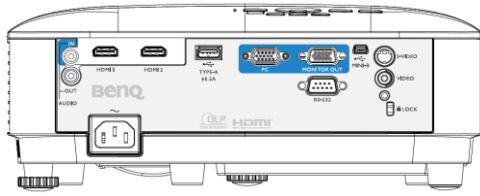

Connectivity