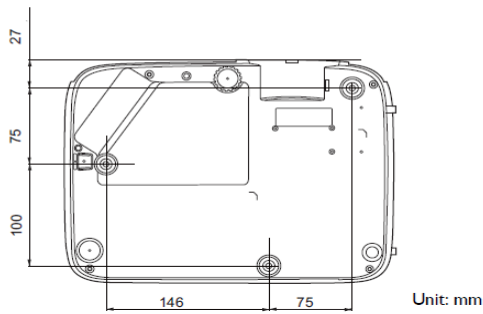

Power

Power Consumptions(Max/Normal/Eco)	Max 280W, Normal 260W, Eco 215W
Standby Power consumption	Normal < 0.5Watts.
Power Supply	100 ~ 240V AC

Dimension and Weight

Product Dimensions (WxHxD)	296 x 120 x 221 mm
Product Weight	2.3kg +/- 200g

Connectivity

	Qty
1 HDMI-1	1
2 HDMI-2	1
3 USB TypeA (1.5A power)	1
4 USB Type min B (For FW upgrade)	1
5 Computer In (D-sub 15pin, Female)	1
6 Monitor out (D-sub 15pin, Female)	1
7 RS232 In (D-sub 9pin, male)	1
8 LAN (RJ45) (Control & FW Upgrade)	NA
9 DC 12V Trigger (3.5mm Jack)	NA
10 Composite Video (RCA)	1
11 S-Video	1
12 Audio in (mini jack)	1
13 Audio out (mini jack)	1
14 Audio L/R in (RCA)	NA
15 Microphone in (Mini jack)	NA
16 IR Receiver (Front+Top)	2
17 Kensington anti-theft lock slot	1

Installation

Ceiling/Wall mount installation diagram

Ceiling/Wall mount screw: M4
(Max L = 25 mm; Min L = 20 mm)

Dimension

Dimensions

296 mm (W) x 120 mm (H) x 221 mm (D)