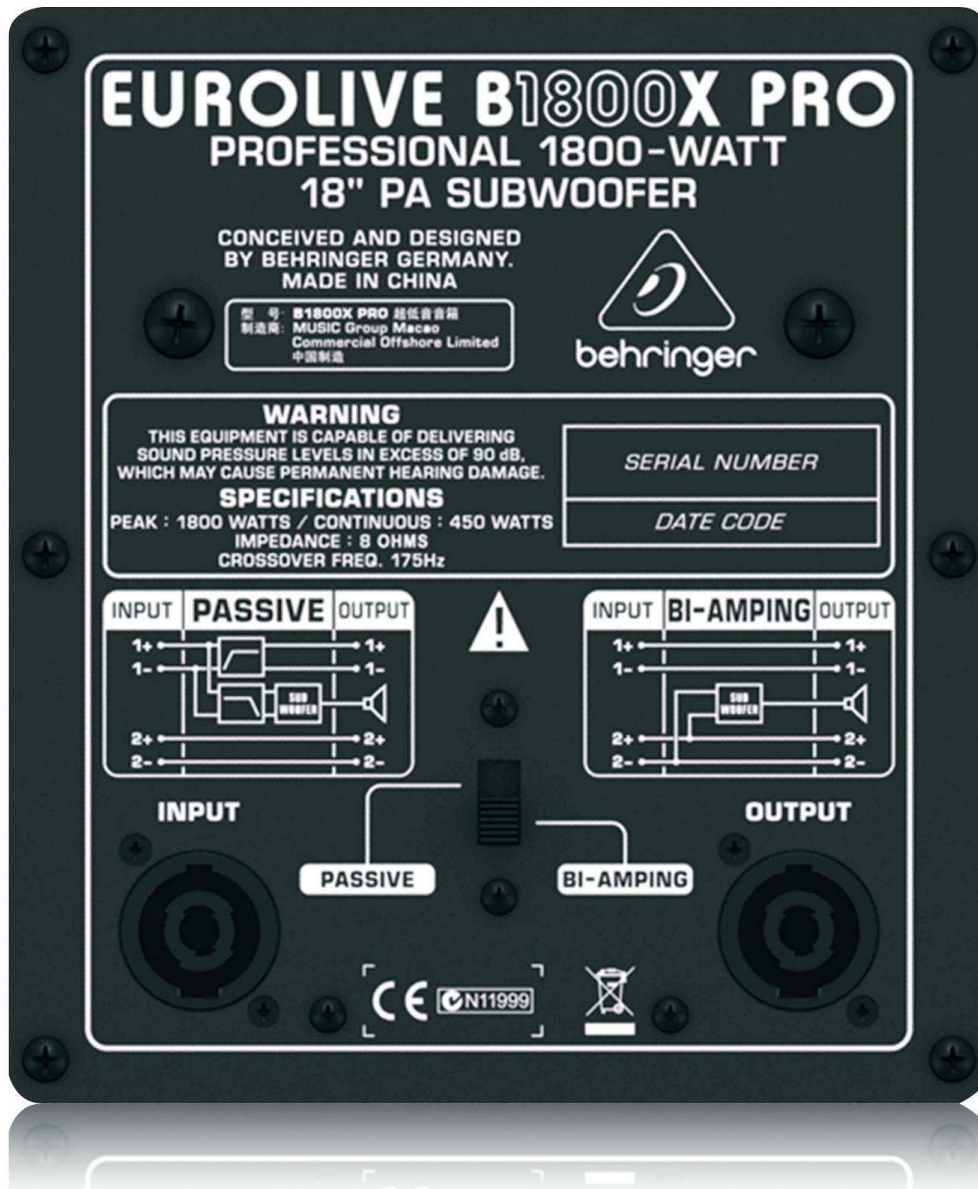

EUROLIVE B1800X PRO

Professional 1,800-Watt
18" PA Subwoofer

For service, support or more information contact the BEHRINGER location nearest you:

Europe
MUSIC Group Services UK
Tel: +44 156 273 2290
Email: CARE@music-group.com

USA/Canada
MUSIC Group Services NV Inc.
Tel: +1 702 800 8290
Email: CARE@music-group.com

Japan
MUSIC Group Services JP K.K.
Tel: +81 3 6231 0454
Email: CARE@music-group.com

MUSIC Group accepts no liability for any loss which may be suffered by any person who relies either wholly or in part upon any description, photograph, or statement contained herein. Technical specifications, appearances and other information are subject to change without notice. All trademarks are the property of their respective owners. MIDAS, KLARK TEKNIK, LAB GRUPPEN, LAKE, TANNÖY, TURBOSOUND, TC ELECTRONIC, TC HELICON, BEHRINGER, BUGERA and DDA are trademarks or registered trademarks of MUSIC Group IP Ltd.
© MUSIC Group IP Ltd. 2016 All rights reserved.