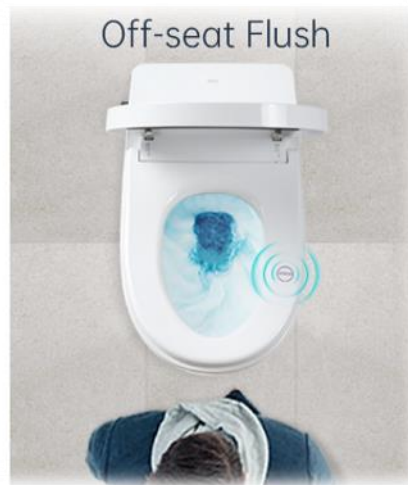

HUAYI

Ceramic Series

HY-SMART002 โถสุขภัณฑ์อัจฉริยะแบบตั้งพื้น

SRP : 20,630

Dimensions:	680 × 410 × 460 mm
Convenience	- Instant heating
	- Remote control
	- Side panel
	- Auto open lid
	- User detector
Clean	- Remote lid & seat opening
	- Auto flush
	- Quick installation & release
	- Dual flush system (≤4.0L)
Comfort	- In-tank design
	- Power flushing system
	- Rear wash
	- Front wash
	- Air-mixed spray
	- Oscillating wash
	- Water temperature adjustment (4 levels)
- Water pressure adjustment (3 levels)	
Health	- Nozzle position adjustment (3 levels)
	- Warm air drying
	- Air temperature adjustment (4 levels)
	- Deodorization
	- Heated seat (4 levels)
	- Soft-close lid & seat
Other Features	- Night light
	- Antibacterial materials
	- Built-in filter
	- Nozzle cleaning
	- Antibacterial nozzle
Other Features	- Self-cleaning nozzle
	- Additional nozzle cleaning mode
	- Removable nozzle
	- Rimless design
Other Features	- ELCB protection (IPX4)
	- Pre-wet function (on seat)
	- Eco mode
Other Features	- Full Cermaic Body