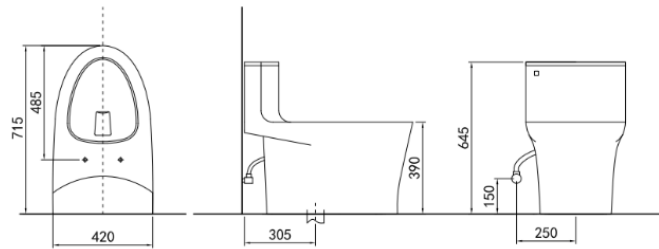

Ceramic Series

CM215AWD ชักโครก ONE-PIECE CM215AWD

SRP : 11,360