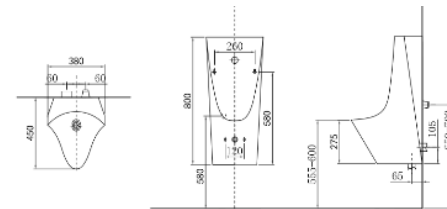

HUAYI

Ceramic Series

HY-SMART002 โถสุขภัณฑ์อัจฉริยะแบบตั้งพื้น

SRP : 20,630

Dimensions:	680 × 410 × 460 mm
Convenience	- Instant heating
	- Remote control
	- Side panel
	- Auto open lid
	- User detector
Clean	- Remote lid & seat opening
	- Auto flush
	- Quick installation & release
	- Dual flush system (≤4.0L)
Comfort	- In-tank design
	- Power flushing system
	- Rear wash
	- Front wash
	- Air-mixed spray
	- Oscillating wash
	- Water temperature adjustment (4 levels)
- Water pressure adjustment (3 levels)	
Health	- Nozzle position adjustment (3 levels)
	- Warm air drying
	- Air temperature adjustment (4 levels)
	- Deodorization
	- Heated seat (4 levels)
	- Soft-close lid & seat
Other Features	- Night light
	- Antibacterial materials
	- Built-in filter
	- Nozzle cleaning
	- Antibacterial nozzle
Other Features	- Self-cleaning nozzle
	- Additional nozzle cleaning mode
	- Removable nozzle
	- Rimless design
Other Features	- ELCB protection (IPX4)
	- Pre-wet function (on seat)
	- Eco mode
Other Features	- Full Cermaic Body

Ceramic Series

CM215AWD ชักโครก ONE-PIECE CM215AWD

SRP : 11,360

CM220AWD

BIANCA สุขภัณฑ์ One-piece พร้อมสต็อปวาล์ว CM220AWD

SRP : 7,930

HUAYI

Ceramic Series