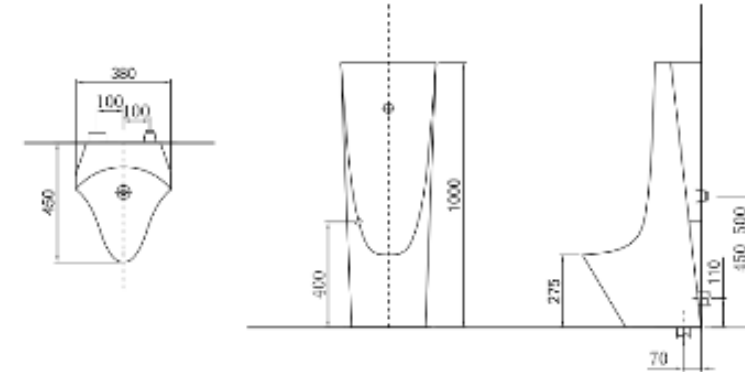

CX044AWH/P

ELYSAN U โถปัสสาวะชายเซ็นเซอร์

SRP : 23,040