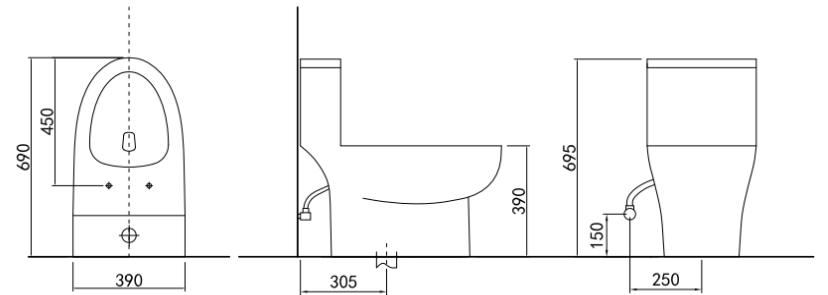

CM220AWD

BIANCA สุขภัณฑ์ One-piece พร้อมสต็อปวาล์ว CM220AWD

SRP : 7,930