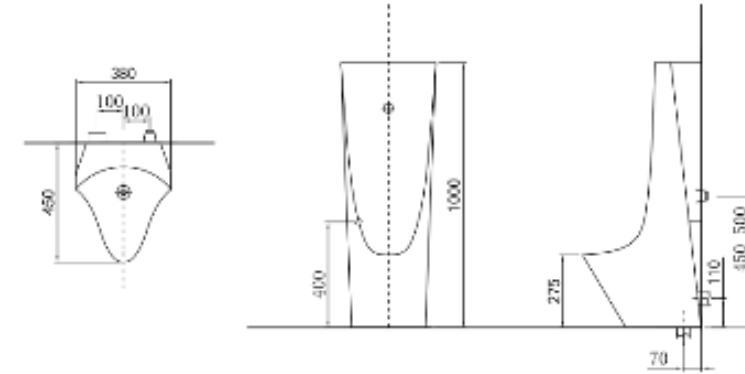

Ceramic Series

CX043BWH/P

UVO โถปัสสาวะชายเซ็นเซอร์

SRP : 19,330

CX044AWH/P

ELYSAN U โถปัสสาวะชายเซ็นเซอร์

SRP : 23,040