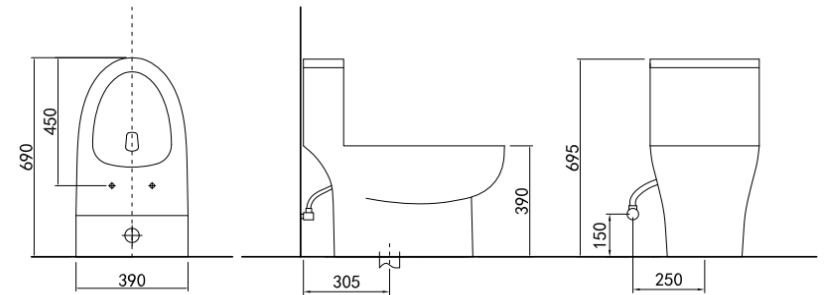

CM220AWD

BIANCA สุขภัณฑ์ One-piece พร้อมสต็อปลวาล์ว CM220AWD

SRP : 7,930