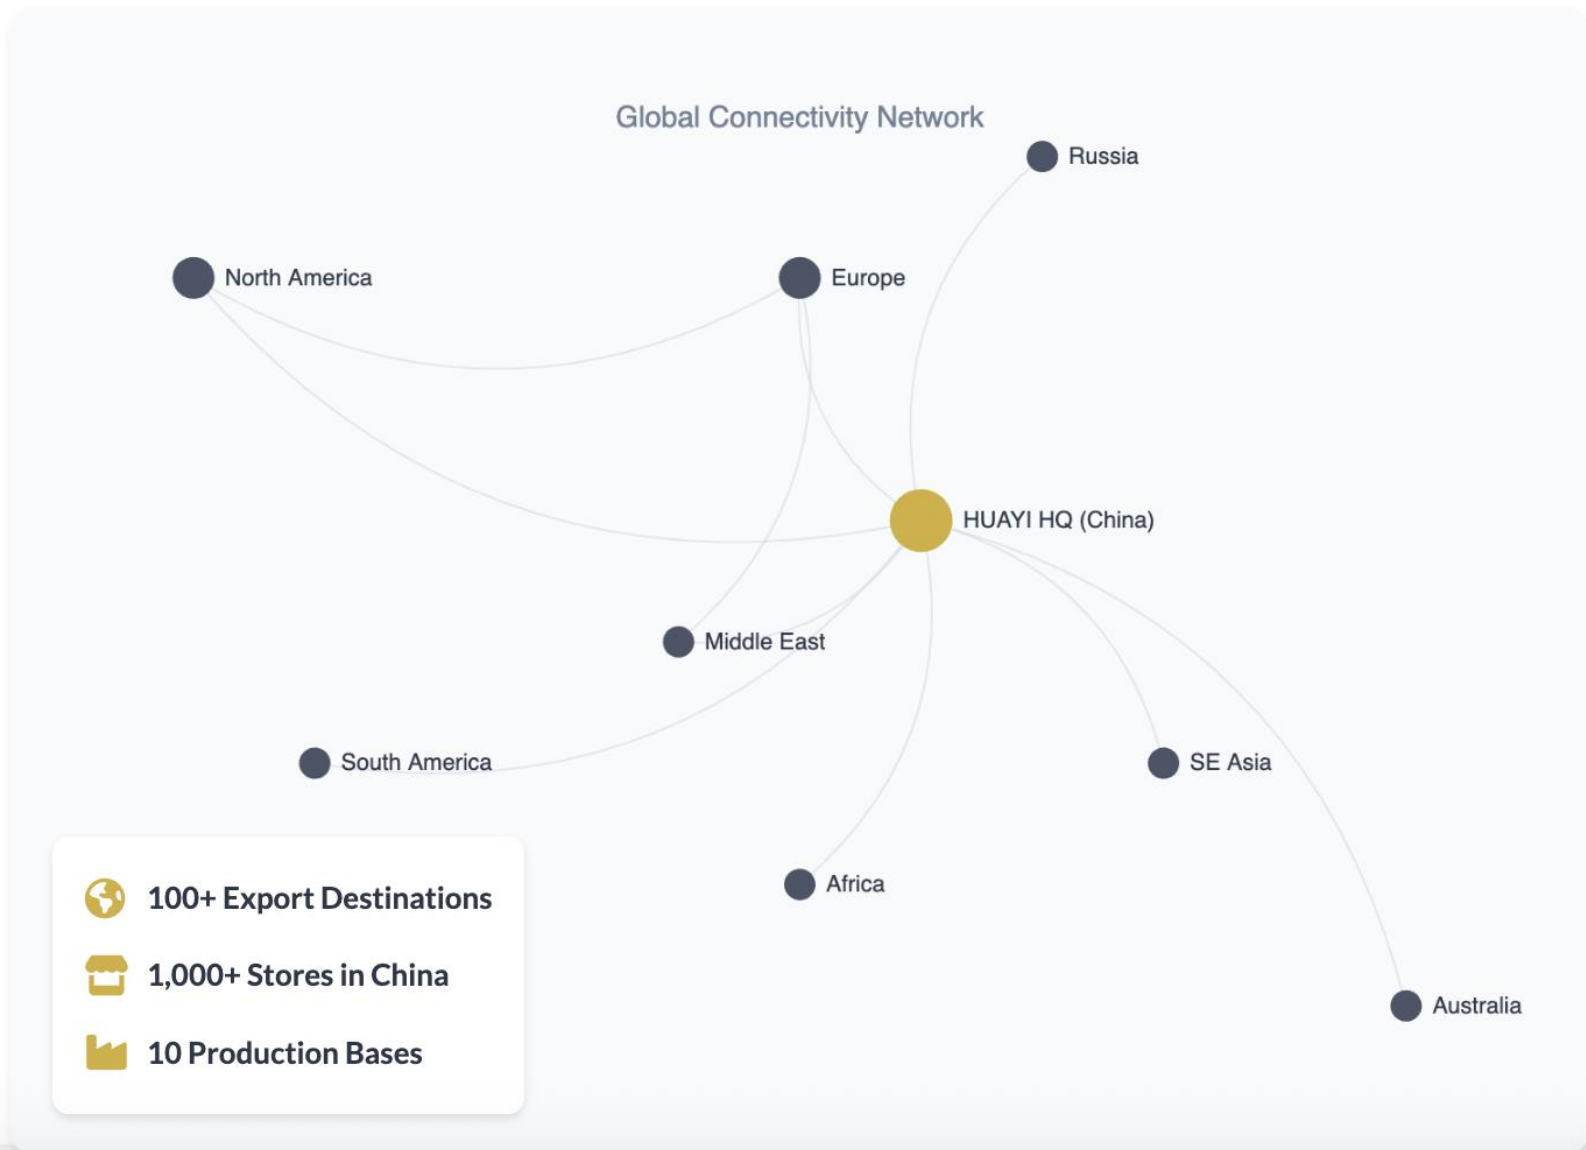

FIVE CORE INDUSTRY CLUSTERS

Smart Products

Ceramics

Faucets

Showers

Bathroom Furniture

"Becoming a global sanitary ware brand rooted in China"

— HUAYI Corporate Vision

Worldwide Reach & Strategic Partnerships

Exporting to 100+ countries with 1,000+ exclusive stores in China

Data: 2024 Report

- ### Notable Engineering Projects
- Hilton Hotel & Resorts
 - Hangzhou NetEase R&D Center
 - Evergrande Hainan Ocean Flower Island
 - Evergrande Qidong Venice On The Sea
 - Shunde New Grand Hyatt Hotel
 - Maoming Wyndham Romantic Coast Hotel