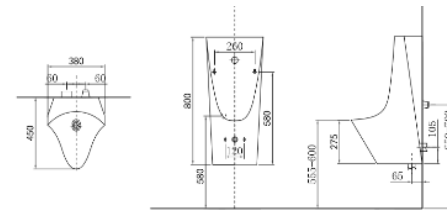

SRP : 20,630

Dimensions:	680 × 410 × 460 mm
Convenience	- Instant heating
	- Remote control
	- Side panel
	- Auto open lid
	- User detector
Clean	- Remote lid & seat opening
	- Auto flush
	- Quick installation & release
	- Dual flush system (≤4.0L)
	- In-tank design
Comfort	- Power flushing system
	- Rear wash
	- Front wash
	- Air-mixed spray
	- Oscillating wash
Health	- Water temperature adjustment (4 levels)
	- Water pressure adjustment (3 levels)
	- Nozzle position adjustment (3 levels)
	- Warm air drying
	- Air temperature adjustment (4 levels)
Other Features	- Deodorization
	- Heated seat (4 levels)
	- Soft-close lid & seat
	- Night light
	- Antibacterial materials
Other Features	- Built-in filter
	- Nozzle cleaning
	- Antibacterial nozzle
	- Self-cleaning nozzle
	- Additional nozzle cleaning mode
Other Features	- Removable nozzle
	- Rimless design
	- ELCB protection (IPX4)
	- Pre-wet function (on seat)
	- Eco mode
Other Features	- Full Cermaic Body

Ceramic Series

CM215AWD ชักโครก ONE-PIECE CM215AWD

SRP : 11,360

CM220AWD

BIANCA สุขภัณฑ์ One-piece พร้อมสต็อปลวาล์ว CM220AWD

SRP : 7,930

Ceramic Series

CX043BWH/P