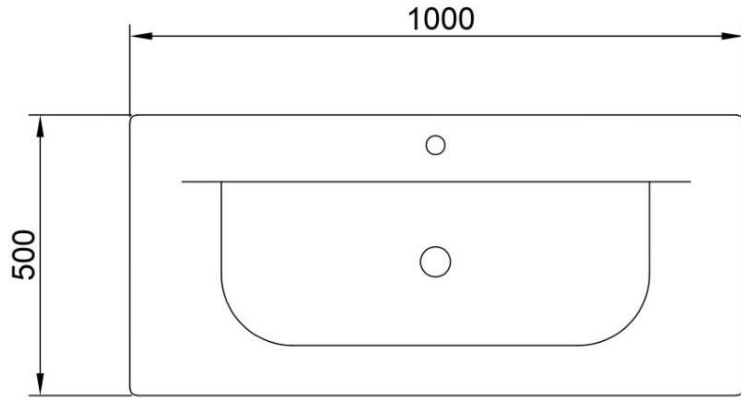

- **LB-ARCO-800C-MC**
Size: 79X45X53 CM
Material : PLYWOOD

HACOGROUP

- **LB-ARCO-800C-CT**
Size: 80X46X15 CM
Material : Artificial stone

- **LB-ARCO-800C-MC**
Size: 80X45X53 CM
Material : PLYWOOD

la belle

HACOGROUP

- **LB-SNOW-1000-CT**
Size: 100X46X17 CM
Material : Ceramic

- **LB-LEISURE-1000C-MC**
Size: 80X45X53 CM
Material : MDF

la belle

- **LB-DAISY-1000-CT**
Size: 100X50X17 CM
Material : Ceramic

- **LB-DAISY-1000-MC**
Size: 100X48X53 CM
Material : Aluminium

- LB-DEAN-800-CT**
Size: 80X50X17 CM
Material : Ceramic

- LB-DEAN-800-MC**
Size: 80X48X53 CM
Material : Aluminum

HACOGROUP

- **LB-CANNOLI-800-CT**
Size: 800X46X17 CM
Material : Artificial stone

- **LB-CANNOLI-800-MC**
Size: 800X45X50 CM
Material : WPC