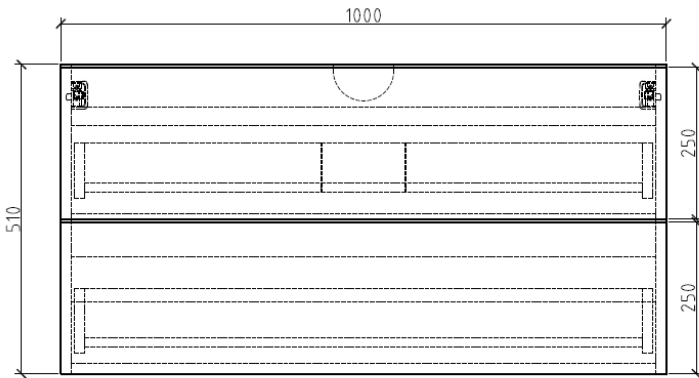

HACOGROUP

- **LB-IVAN-500-CT**
Size: 50X39X15 CM
Material : Ceramic
- **LB-IVAN-500-MC-MD**
Size: 50X39X120 CM
Material : MDF

HACOGROUP

- **LB-IVAN-600-CT**
Size: 60X52X15 CM
Material : Ceramic
- **LB-IVAN-600-TB**
Size: 50X39X45 CM
Material : Stone
- **LB-IVAN-600-MC**
Size: 60X52X50 CM
Material : PLYWOOD

- **LB-SNOW-600-MC**
Size: 59X45X55 CM
Material :MDF

- **LB-SNOW-600-CT**
Size: 80X46X13 CM
Material : Glass

- **LB-SNOW-800-MC**
Size: 79X45X52 CM
Material :MDF

HACOGROUP

- **LB-SNOW-1000-CT**
Size: 100X46X17 CM
Material : Ceramic

- **LB-SNOW-1000-MC**
Size: 100X45X51 CM
Material :PLYWOOD

la belle

HACOGROUP

- **LB-SNOW-1000-CT**
Size: 100X46X14 CM
Material : Glass

- **LB-SNOW-1200-MC**
Size: 1200X45X55 CM
Material :MDF

la belle

- **LB-ARCO-800C-CT**
Size: 80X46X16 CM
Material : Glass

- **LB-ARCO-800C-MC**
Size: 79X45X53 CM
Material : PLYWOOD

HACOGROUP

- **LB-ARCO-800C-CT**
Size: 80X46X15 CM
Material : Artificial stone

- **LB-ARCO-800C-MC**
Size: 80X45X53 CM
Material : PLYWOOD

la belle