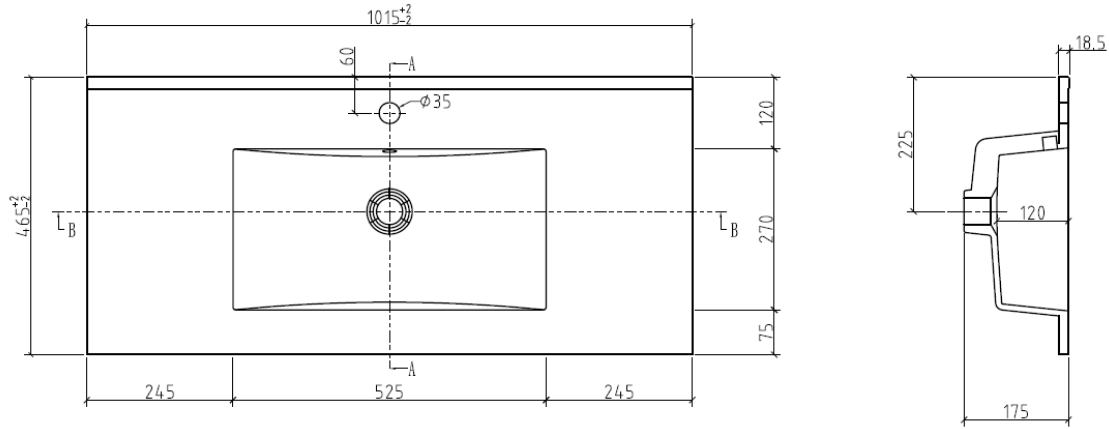

- **LB-SNOW-1000-MC**
Size: 100X45X51 CM
Material :PLYWOOD

la belle

HACOGROUP

- **LB-SNOW-1000-CT**
Size: 100X46X14 CM
Material : Glass

- **LB-SNOW-1200-MC**
Size: 1200X45X55 CM
Material :MDF

la belle

- **LB-ARCO-800C-CT**
Size: 80X46X16 CM
Material : Glass

- **LB-ARCO-800C-MC**
Size: 79X45X53 CM
Material : PLYWOOD

HACOGROUP

- **LB-ARCO-800C-CT**
Size: 80X46X15 CM
Material : Artificial stone

- **LB-ARCO-800C-MC**
Size: 80X45X53 CM
Material : PLYWOOD

la belle

HACOGROUP

- **LB-SNOW-1000-CT**
Size: 100X46X17 CM
Material : Ceramic

- **LB-LEISURE-1000C-MC**
Size: 80X45X53 CM
Material : MDF

la belle

- **LB-DAISY-1000-CT**
Size: 100X50X17 CM
Material : Ceramic

- **LB-DAISY-1000-MC**
Size: 100X48X53 CM
Material : Aluminium

- LB-DEAN-800-CT**
Size: 80X50X17 CM
Material : Ceramic

- LB-DEAN-800-MC**
Size: 80X48X53 CM
Material : Aluminum

HACOGROUP

- **LB-CANNOLI-800-CT**
Size: 800X46X17 CM
Material : Artificial stone

- **LB-CANNOLI-800-MC**
Size: 800X45X50 CM
Material : WPC