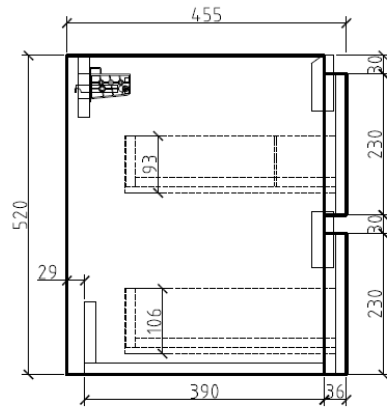

HACOGROUP

- **LB-IVAN-500-CT**
Size: 50X39X15 CM
Material : Ceramic
- **LB-IVAN-500-MC-MD**
Size: 50X39X120 CM
Material : MDF

HACOGROUP

- **LB-IVAN-600-CT**
Size: 60X52X15 CM
Material : Ceramic
- **LB-IVAN-600-TB**
Size: 50X39X45 CM
Material : Stone
- **LB-IVAN-600-MC**
Size: 60X52X50 CM
Material : PLYWOOD

la belle 

HACOGROUP

- **LB-MOCCA-600-CT**
Size: 60X39X15 CM
Material : Ceramic
- **LB-MOCCA-600-MC**
Size: 60X39X45 CM
Material : PLYWOOD

Drainage ϕ 67mm
Center of bottom

la belle

- **LB-SNOW-600-CT**
Size: 60X46X12 CM
Material : Ceramic

- **LB-SNOW-600-MC**
Size: 59X45X55 CM
Material :MDF

- **LB-SNOW-600-CT**
Size: 80X46X13 CM
Material : Glass

- **LB-SNOW-800-MC**
Size: 79X45X52 CM
Material :MDF

HACOGROUP

- **LB-SNOW-1000-CT**
Size: 100X46X17 CM
Material : Ceramic

- **LB-ARCO-800C-MC**
Size: 79X45X53 CM
Material : PLYWOOD

HACOGROUP

- **LB-ARCO-800C-CT**
Size: 80X46X15 CM
Material : Artificial stone

- **LB-ARCO-800C-MC**
Size: 80X45X53 CM
Material : PLYWOOD

la belle