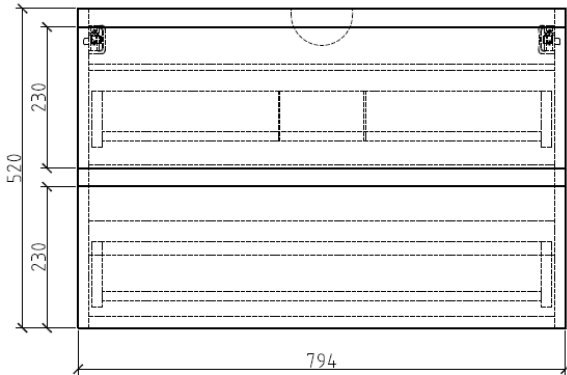

HACOGROUP

- **LB-IVAN-500-CT**
Size: 50X39X15 CM
Material : Ceramic
- **LB-IVAN-500-MC-MD**
Size: 50X39X120 CM
Material : MDF

HACOGROUP

- **LB-IVAN-600-CT**
Size: 60X52X15 CM
Material : Ceramic
- **LB-IVAN-600-TB**
Size: 50X39X45 CM
Material : Stone
- **LB-IVAN-600-MC**
Size: 60X52X50 CM
Material : PLYWOOD

la belle 

HACOGROUP

- **LB-MOCCA-600-CT**
Size: 60X39X15 CM
Material : Ceramic
- **LB-MOCCA-600-MC**
Size: 60X39X45 CM
Material : PLYWOOD

Drainage ϕ 67mm
Center of bottom

la belle

- **LB-SNOW-600-CT**
Size: 60X46X12 CM
Material : Ceramic

- **LB-SNOW-600-MC**
Size: 59X45X55 CM
Material :MDF

- **LB-SNOW-600-CT**
Size: 80X46X13 CM
Material : Glass

- **LB-SNOW-800-MC**
Size: 79X45X52 CM
Material :MDF

HACOGROUP

- **LB-SNOW-1000-CT**
Size: 100X46X17 CM
Material : Ceramic

- **LB-SNOW-1000-MC**
Size: 100X45X51 CM
Material :PLYWOOD

la belle

HACOGROUP

- **LB-SNOW-1000-CT**
Size: 100X46X14 CM
Material : Glass

- **LB-SNOW-1200-MC**
Size: 1200X45X55 CM
Material :MDF

la belle

- **LB-ARCO-800C-CT**
Size: 80X46X16 CM
Material : Glass