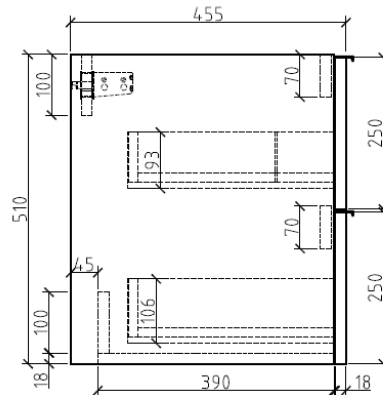

- **LB-SNOW-600-MC**
Size: 59X45X55 CM
Material :MDF

- **LB-SNOW-600-CT**
Size: 80X46X13 CM
Material : Glass

- **LB-SNOW-800-MC**
Size: 79X45X52 CM
Material :MDF

HACOGROUP

- **LB-SNOW-1000-CT**
Size: 100X46X17 CM
Material : Ceramic

- **LB-SNOW-1000-MC**
Size: 100X45X51 CM
Material :PLYWOOD

la belle

HACOGROUP

- **LB-SNOW-1000-CT**
Size: 100X46X14 CM
Material : Glass

- **LB-SNOW-1200-MC**
Size: 1200X45X55 CM
Material :MDF

la belle

- **LB-ARCO-800C-CT**
Size: 80X46X16 CM
Material : Glass

- **LB-ARCO-800C-MC**
Size: 79X45X53 CM
Material : PLYWOOD

HACOGROUP

- **LB-ARCO-800C-CT**
Size: 80X46X15 CM
Material : Artificial stone

- **LB-ARCO-800C-MC**
Size: 80X45X53 CM
Material : PLYWOOD

la belle

- LB-DEAN-800-CT**
Size: 80X50X17 CM
Material : Ceramic

- LB-DEAN-800-MC**
Size: 80X48X53 CM
Material : Aluminum

HACOGROUP

- **LB-CANNOLI-800-CT**
Size: 800X46X17 CM
Material : Artificial stone

- **LB-CANNOLI-800-MC**
Size: 800X45X50 CM
Material : WPC