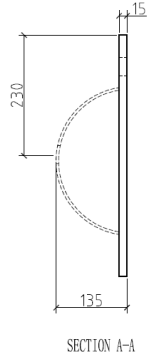

HACOGROUP

- **LB-IVAN-500-CT**
Size: 50X39X15 CM
Material : Ceramic
- **LB-IVAN-500-MC-MD**
Size: 50X39X120 CM
Material : MDF

HACOGROUP

- **LB-IVAN-600-CT**
Size: 60X52X15 CM
Material : Ceramic
- **LB-IVAN-600-TB**
Size: 50X39X45 CM
Material : Stone
- **LB-IVAN-600-MC**
Size: 60X52X50 CM
Material : PLYWOOD

la belle 

HACOGROUP

- **LB-MOCCA-600-CT**
Size: 60X39X15 CM
Material : Ceramic
- **LB-MOCCA-600-MC**
Size: 60X39X45 CM
Material : PLYWOOD

Drainage ϕ 67mm
Center of bottom

la belle

- **LB-SNOW-600-CT**
Size: 60X46X12 CM
Material : Ceramic

- **LB-SNOW-600-MC**
Size: 59X45X55 CM
Material :MDF

- **LB-SNOW-600-CT**
Size: 80X46X13 CM
Material : Glass

- **LB-SNOW-800-MC**
Size: 79X45X52 CM
Material :MDF

HACOGROUP

- **LB-SNOW-1000-CT**
Size: 100X46X17 CM
Material : Ceramic

- LB-DEAN-800-CT**
Size: 80X50X17 CM
Material : Ceramic

- LB-DEAN-800-MC**
Size: 80X48X53 CM
Material : Aluminum

HACOGROUP

- **LB-CANNOLI-800-CT**
Size: 800X46X17 CM
Material : Artificial stone

- **LB-CANNOLI-800-MC**
Size: 800X45X50 CM
Material : WPC