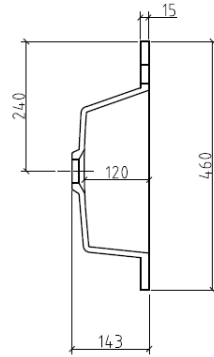

- **LB-SNOW-600-MC**
Size: 59X45X55 CM
Material :MDF

- **LB-SNOW-600-CT**
Size: 80X46X13 CM
Material : Glass

- **LB-SNOW-800-MC**
Size: 79X45X52 CM
Material :MDF

HACOGROUP

- **LB-SNOW-1000-CT**
Size: 100X46X17 CM
Material : Ceramic

- **LB-SNOW-1000-MC**
Size: 100X45X51 CM
Material :PLYWOOD

la belle

HACOGROUP

- **LB-SNOW-1000-CT**
Size: 100X46X14 CM
Material : Glass

- **LB-SNOW-1200-MC**
Size: 1200X45X55 CM
Material :MDF

la belle

- **LB-ARCO-800C-CT**
Size: 80X46X16 CM
Material : Glass

- **LB-ARCO-800C-MC**
Size: 79X45X53 CM
Material : PLYWOOD

HACOGROUP

- **LB-ARCO-800C-CT**
Size: 80X46X15 CM
Material : Artificial stone

- **LB-ARCO-800C-MC**
Size: 80X45X53 CM
Material : PLYWOOD

la belle

- LB-DEAN-800-CT**
Size: 80X50X17 CM
Material : Ceramic

- LB-DEAN-800-MC**
Size: 80X48X53 CM
Material : Aluminum

HACOGROUP

- **LB-CANNOLI-800-CT**
Size: 800X46X17 CM
Material : Artificial stone

- **LB-CANNOLI-800-MC**
Size: 800X45X50 CM
Material : WPC