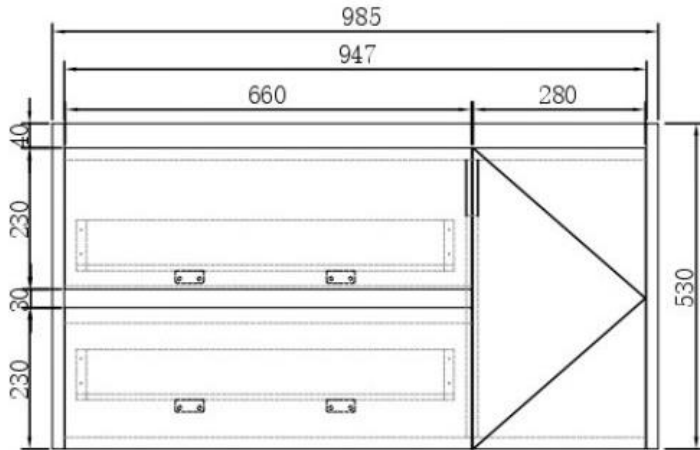

- **LB-SNOW-600-MC**
Size: 59X45X55 CM
Material :MDF

- **LB-SNOW-600-CT**
Size: 80X46X13 CM
Material : Glass

- **LB-SNOW-800-MC**
Size: 79X45X52 CM
Material :MDF

HACOGROUP

- **LB-SNOW-1000-CT**
Size: 100X46X17 CM
Material : Ceramic

- **LB-ARCO-800C-MC**
Size: 79X45X53 CM
Material : PLYWOOD

HACOGROUP

- **LB-ARCO-800C-CT**
Size: 80X46X15 CM
Material : Artificial stone

- **LB-ARCO-800C-MC**
Size: 80X45X53 CM
Material : PLYWOOD

la belle

HACOGROUP

- **LB-SNOW-1000-CT**
Size: 100X46X17 CM
Material : Ceramic

- **LB-LEISURE-1000C-MC**
Size: 80X45X53 CM
Material : MDF

la belle

- **LB-DAISY-1000-CT**
Size: 100X50X17 CM
Material : Ceramic

- **LB-DAISY-1000-MC**
Size: 100X48X53 CM
Material : Aluminium

- LB-DEAN-800-CT**
Size: 80X50X17 CM
Material : Ceramic

- LB-DEAN-800-MC**
Size: 80X48X53 CM
Material : Aluminum

HACOGROUP

- **LB-CANNOLI-800-CT**
Size: 800X46X17 CM
Material : Artificial stone

- **LB-CANNOLI-800-MC**
Size: 800X45X50 CM
Material : WPC