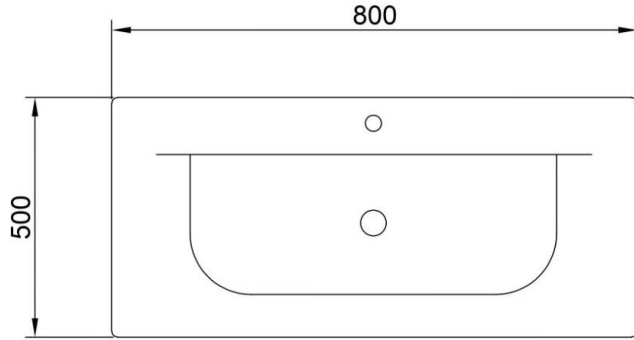

- **LB-ARCO-800C-MC**
Size: 79X45X53 CM
Material : PLYWOOD

HACOGROUP

- **LB-ARCO-800C-CT**
Size: 80X46X15 CM
Material : Artificial stone

- **LB-ARCO-800C-MC**
Size: 80X45X53 CM
Material : PLYWOOD

la belle

HACOGROUP

- **LB-SNOW-1000-CT**
Size: 100X46X17 CM
Material : Ceramic

- **LB-LEISURE-1000C-MC**
Size: 80X45X53 CM
Material : MDF

la belle

- **LB-DAISY-1000-CT**
Size: 100X50X17 CM
Material : Ceramic

- **LB-DAISY-1000-MC**
Size: 100X48X53 CM
Material : Aluminium

- LB-DEAN-800-CT**
Size: 80X50X17 CM
Material : Ceramic

- LB-DEAN-800-MC**
Size: 80X48X53 CM
Material : Aluminum

HACOGROUP

- **LB-CANNOLI-800-CT**
Size: 800X46X17 CM
Material : Artificial stone

- **LB-CANNOLI-800-MC**
Size: 800X45X50 CM
Material : WPC