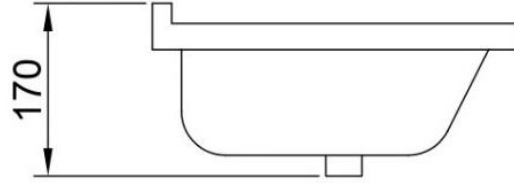

- **LB-ARCO-800C-MC**
Size: 79X45X53 CM
Material : PLYWOOD

HACOGROUP

- **LB-ARCO-800C-CT**
Size: 80X46X15 CM
Material : Artificial stone

- **LB-ARCO-800C-MC**
Size: 80X45X53 CM
Material : PLYWOOD

la belle

HACOGROUP

- **LB-SNOW-1000-CT**
Size: 100X46X17 CM
Material : Ceramic

- **LB-LEISURE-1000C-MC**
Size: 80X45X53 CM
Material : MDF

la belle

- **LB-DAISY-1000-CT**
Size: 100X50X17 CM
Material : Ceramic

- **LB-DAISY-1000-MC**
Size: 100X48X53 CM
Material : Aluminium

- LB-DEAN-800-CT**
Size: 80X50X17 CM
Material : Ceramic

- LB-DEAN-800-MC**
Size: 80X48X53 CM
Material : Aluminum

HACOGROUP

- **LB-CANNOLI-800-CT**
Size: 800X46X17 CM
Material : Artificial stone

- **LB-CANNOLI-800-MC**
Size: 800X45X50 CM
Material : WPC