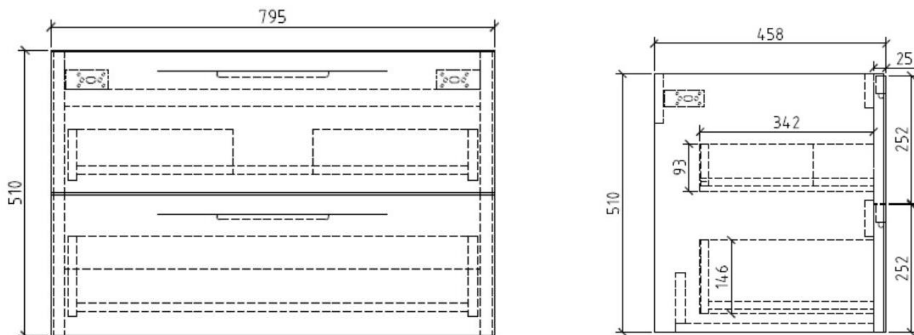

- **LB-ARCO-800C-MC**
Size: 79X45X53 CM
Material : PLYWOOD

HACOGROUP

- **LB-ARCO-800C-CT**
Size: 80X46X15 CM
Material : Artificial stone

- **LB-ARCO-800C-MC**
Size: 80X45X53 CM
Material : PLYWOOD

la belle

HACOGROUP

- **LB-SNOW-1000-CT**
Size: 100X46X17 CM
Material : Ceramic

- **LB-LEISURE-1000C-MC**
Size: 80X45X53 CM
Material : MDF

la belle

- **LB-DAISY-1000-CT**
Size: 100X50X17 CM
Material : Ceramic

- **LB-DAISY-1000-MC**
Size: 100X48X53 CM
Material : Aluminium

- LB-DEAN-800-CT**
Size: 80X50X17 CM
Material : Ceramic

- LB-DEAN-800-MC**
Size: 80X48X53 CM
Material : Aluminum

HACOGROUP

- **LB-CANNOLI-800-CT**
Size: 800X46X17 CM
Material : Artificial stone

- **LB-CANNOLI-800-MC**
Size: 800X45X50 CM
Material : WPC