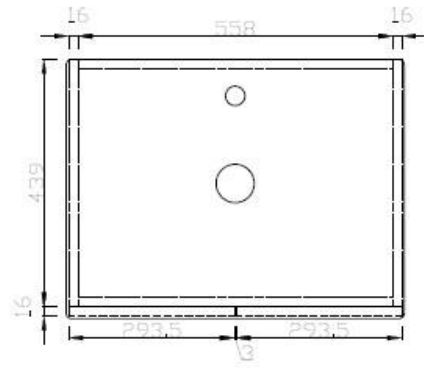

HACOGROUP

- **LB-IVAN-500-CT**
Size: 50X39X15 CM
Material : Ceramic
- **LB-IVAN-500-MC-MD**
Size: 50X39X120 CM
Material : MDF

HACOGROUP

- **LB-IVAN-600-CT**
Size: 60X52X15 CM
Material : Ceramic
- **LB-IVAN-600-TB**
Size: 50X39X45 CM
Material : Stone
- **LB-IVAN-600-MC**
Size: 60X52X50 CM
Material : PLYWOOD

la belle 

HACOGROUP

- **LB-MOCCA-600-CT**
Size: 60X39X15 CM
Material : Ceramic
- **LB-MOCCA-600-MC**
Size: 60X39X45 CM
Material : PLYWOOD

Drainage ϕ 67mm
Center of bottom

la belle

- **LB-SNOW-600-CT**
Size: 60X46X12 CM
Material : Ceramic

- **LB-SNOW-600-MC**
Size: 59X45X55 CM
Material :MDF

- **LB-SNOW-600-CT**
Size: 80X46X13 CM
Material : Glass

- **LB-SNOW-800-MC**
Size: 79X45X52 CM
Material :MDF

HACOGROUP

- **LB-SNOW-1000-CT**
Size: 100X46X17 CM
Material : Ceramic

- LB-DEAN-800-CT**
Size: 80X50X17 CM
Material : Ceramic

- LB-DEAN-800-MC**
Size: 80X48X53 CM
Material : Aluminum

HACOGROUP

- **LB-CANNOLI-800-CT**
Size: 800X46X17 CM
Material : Artificial stone

- **LB-CANNOLI-800-MC**
Size: 800X45X50 CM
Material : WPC