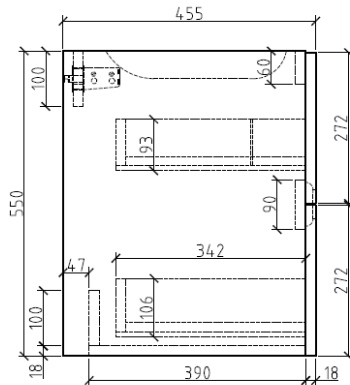

- **LB-SNOW-600-MC**
Size: 59X45X55 CM
Material :MDF

- **LB-SNOW-600-CT**
Size: 80X46X13 CM
Material : Glass

- **LB-SNOW-800-MC**
Size: 79X45X52 CM
Material :MDF

HACOGROUP

- **LB-SNOW-1000-CT**
Size: 100X46X17 CM
Material : Ceramic

- **LB-SNOW-1000-MC**
Size: 100X45X51 CM
Material :PLYWOOD

la belle

HACOGROUP

- **LB-SNOW-1000-CT**
Size: 100X46X14 CM
Material : Glass

- **LB-SNOW-1200-MC**
Size: 1200X45X55 CM
Material :MDF

la belle

- **LB-ARCO-800C-CT**
Size: 80X46X16 CM
Material : Glass

- **LB-ARCO-800C-MC**
Size: 79X45X53 CM
Material : PLYWOOD

HACOGROUP

- **LB-ARCO-800C-CT**
Size: 80X46X15 CM
Material : Artificial stone

- **LB-ARCO-800C-MC**
Size: 80X45X53 CM
Material : PLYWOOD

la belle

- LB-DEAN-800-CT**
Size: 80X50X17 CM
Material : Ceramic

- LB-DEAN-800-MC**
Size: 80X48X53 CM
Material : Aluminum

HACOGROUP

- **LB-CANNOLI-800-CT**
Size: 800X46X17 CM
Material : Artificial stone

- **LB-CANNOLI-800-MC**
Size: 800X45X50 CM
Material : WPC