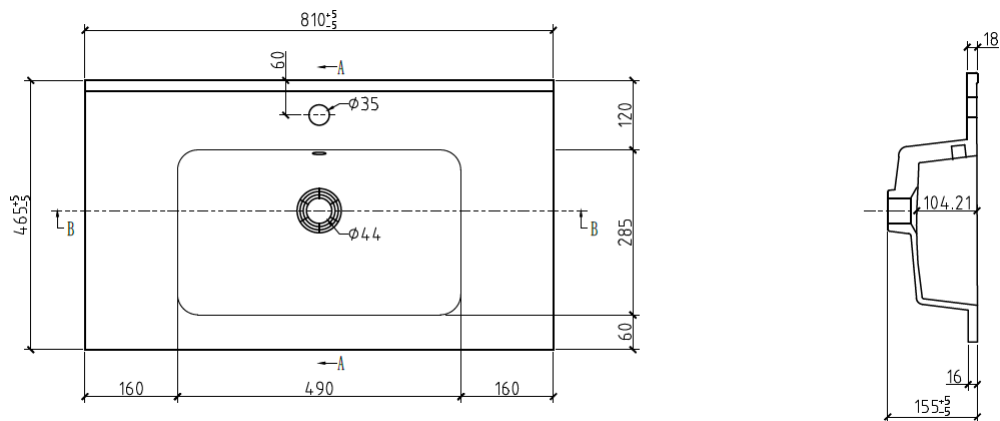

- **LB-SNOW-1000-MC**
Size: 100X45X51 CM
Material :PLYWOOD

la belle

HACOGROUP

- **LB-SNOW-1000-CT**
Size: 100X46X14 CM
Material : Glass

- **LB-SNOW-1200-MC**
Size: 1200X45X55 CM
Material :MDF

la belle

- **LB-ARCO-800C-CT**
Size: 80X46X16 CM
Material : Glass

- **LB-ARCO-800C-MC**
Size: 79X45X53 CM
Material : PLYWOOD

HACOGROUP

- **LB-ARCO-800C-CT**
Size: 80X46X15 CM
Material : Artificial stone

- **LB-ARCO-800C-MC**
Size: 80X45X53 CM
Material : PLYWOOD

la belle

HACOGROUP

- **LB-SNOW-1000-CT**
Size: 100X46X17 CM
Material : Ceramic

- **LB-LEISURE-1000C-MC**
Size: 80X45X53 CM
Material : MDF

la belle

- **LB-DAISY-1000-CT**
Size: 100X50X17 CM
Material : Ceramic

- **LB-DAISY-1000-MC**
Size: 100X48X53 CM
Material : Aluminium

- LB-DEAN-800-CT**
Size: 80X50X17 CM
Material : Ceramic

- LB-DEAN-800-MC**
Size: 80X48X53 CM
Material : Aluminum

HACOGROUP

- **LB-CANNOLI-800-CT**
Size: 800X46X17 CM
Material : Artificial stone

- **LB-CANNOLI-800-MC**
Size: 800X45X50 CM
Material : WPC