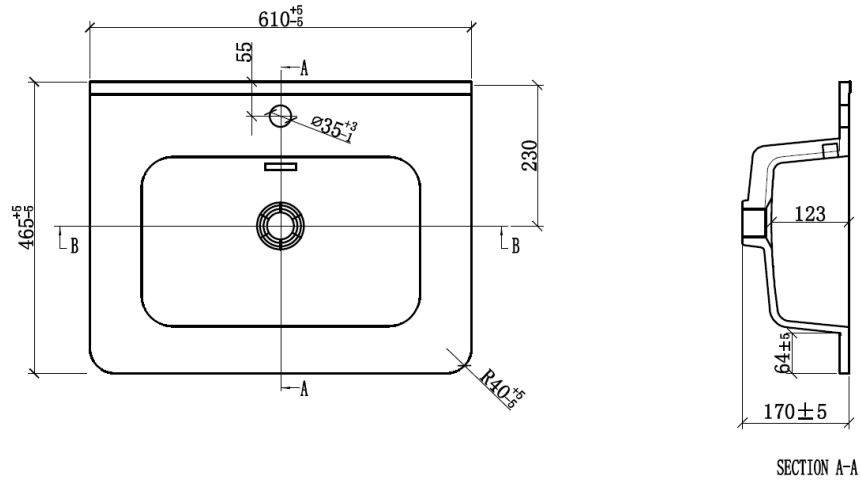

HACOGROUP

- **LB-IVAN-500-CT**
Size: 50X39X15 CM
Material : Ceramic
- **LB-IVAN-500-MC-MD**
Size: 50X39X120 CM
Material : MDF

HACOGROUP

- **LB-IVAN-600-CT**
Size: 60X52X15 CM
Material : Ceramic
- **LB-IVAN-600-TB**
Size: 50X39X45 CM
Material : Stone
- **LB-IVAN-600-MC**
Size: 60X52X50 CM
Material : PLYWOOD

la belle 

HACOGROUP

- **LB-MOCCA-600-CT**
Size: 60X39X15 CM
Material : Ceramic
- **LB-MOCCA-600-MC**
Size: 60X39X45 CM
Material : PLYWOOD

Drainage ϕ 67mm
Center of bottom

la belle

- **LB-SNOW-600-CT**
Size: 60X46X12 CM
Material : Ceramic

- **LB-SNOW-600-MC**
Size: 59X45X55 CM
Material :MDF

- **LB-SNOW-600-CT**
Size: 80X46X13 CM
Material : Glass

- **LB-SNOW-800-MC**
Size: 79X45X52 CM
Material :MDF

HACOGROUP

- **LB-SNOW-1000-CT**
Size: 100X46X17 CM
Material : Ceramic

- LB-DEAN-800-CT**
Size: 80X50X17 CM
Material : Ceramic

- LB-DEAN-800-MC**
Size: 80X48X53 CM
Material : Aluminum

HACOGROUP

- **LB-CANNOLI-800-CT**
Size: 800X46X17 CM
Material : Artificial stone

- **LB-CANNOLI-800-MC**
Size: 800X45X50 CM
Material : WPC