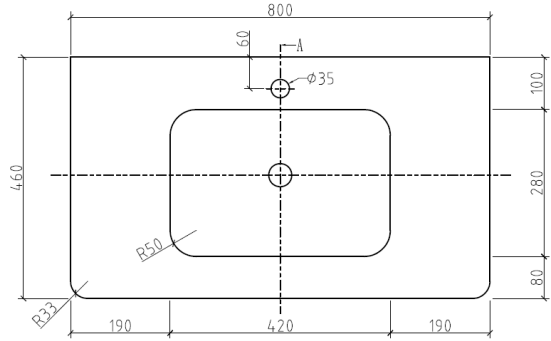

HACOGROUP

- **LB-IVAN-500-CT**
Size: 50X39X15 CM
Material : Ceramic
- **LB-IVAN-500-MC-MD**
Size: 50X39X120 CM
Material : MDF

HACOGROUP

- **LB-IVAN-600-CT**
Size: 60X52X15 CM
Material : Ceramic
- **LB-IVAN-600-TB**
Size: 50X39X45 CM
Material : Stone
- **LB-IVAN-600-MC**
Size: 60X52X50 CM
Material : PLYWOOD

la belle 

HACOGROUP

- **LB-MOCCA-600-CT**
Size: 60X39X15 CM
Material : Ceramic
- **LB-MOCCA-600-MC**
Size: 60X39X45 CM
Material : PLYWOOD

Drainage ϕ 67mm
Center of bottom

la belle

- **LB-SNOW-600-CT**
Size: 60X46X12 CM
Material : Ceramic

- **LB-SNOW-600-MC**
Size: 59X45X55 CM
Material :MDF

- **LB-SNOW-600-CT**
Size: 80X46X13 CM
Material : Glass

- **LB-SNOW-800-MC**
Size: 79X45X52 CM
Material :MDF

HACOGROUP

- **LB-SNOW-1000-CT**
Size: 100X46X17 CM
Material : Ceramic

- LB-DEAN-800-CT**
Size: 80X50X17 CM
Material : Ceramic

- LB-DEAN-800-MC**
Size: 80X48X53 CM
Material : Aluminum

HACOGROUP

- **LB-CANNOLI-800-CT**
Size: 800X46X17 CM
Material : Artificial stone

- **LB-CANNOLI-800-MC**
Size: 800X45X50 CM
Material : WPC