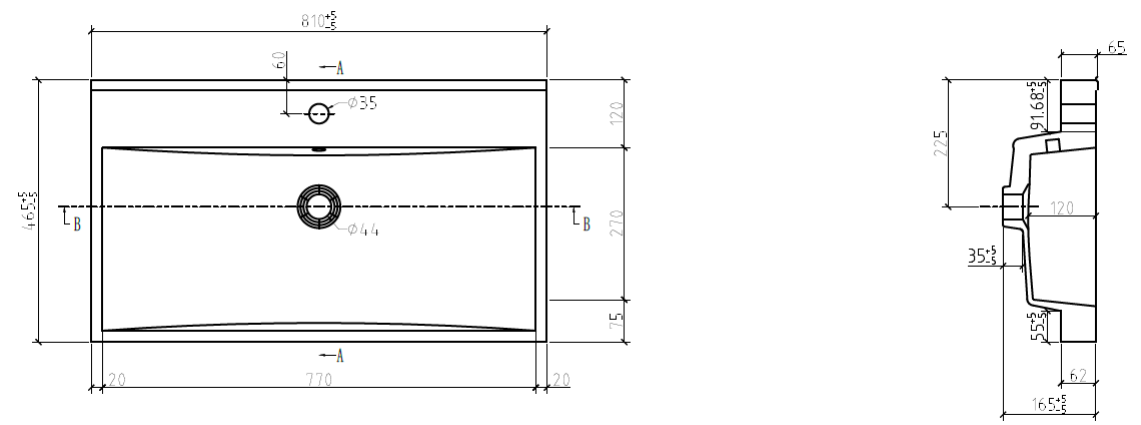

- **LB-SNOW-1000-MC**
Size: 100X45X51 CM
Material :PLYWOOD

la belle

HACOGROUP

- **LB-SNOW-1000-CT**
Size: 100X46X14 CM
Material : Glass

- **LB-SNOW-1200-MC**
Size: 1200X45X55 CM
Material :MDF

la belle

- **LB-ARCO-800C-CT**
Size: 80X46X16 CM
Material : Glass

- **LB-ARCO-800C-MC**
Size: 79X45X53 CM
Material : PLYWOOD

HACOGROUP

- **LB-ARCO-800C-CT**
Size: 80X46X15 CM
Material : Artificial stone

- **LB-ARCO-800C-MC**
Size: 80X45X53 CM
Material : PLYWOOD

la belle

HACOGROUP

- **LB-SNOW-1000-CT**
Size: 100X46X17 CM
Material : Ceramic

- **LB-LEISURE-1000C-MC**
Size: 80X45X53 CM
Material : MDF

la belle

- **LB-DAISY-1000-CT**
Size: 100X50X17 CM
Material : Ceramic

- **LB-DAISY-1000-MC**
Size: 100X48X53 CM
Material : Aluminium

- LB-DEAN-800-CT**
Size: 80X50X17 CM
Material : Ceramic

- LB-DEAN-800-MC**
Size: 80X48X53 CM
Material : Aluminum

HACOGROUP

- **LB-CANNOLI-800-CT**
Size: 800X46X17 CM
Material : Artificial stone

- **LB-CANNOLI-800-MC**
Size: 800X45X50 CM
Material : WPC