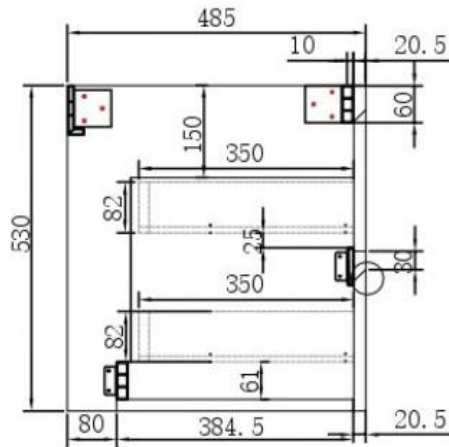

- **LB-SNOW-600-MC**
Size: 59X45X55 CM
Material :MDF

- **LB-SNOW-600-CT**
Size: 80X46X13 CM
Material : Glass

- **LB-SNOW-800-MC**
Size: 79X45X52 CM
Material :MDF

HACOGROUP

- **LB-SNOW-1000-CT**
Size: 100X46X17 CM
Material : Ceramic

- **LB-ARCO-800C-MC**
Size: 79X45X53 CM
Material : PLYWOOD

HACOGROUP

- **LB-ARCO-800C-CT**
Size: 80X46X15 CM
Material : Artificial stone

- **LB-ARCO-800C-MC**
Size: 80X45X53 CM
Material : PLYWOOD

la belle

HACOGROUP

- **LB-SNOW-1000-CT**
Size: 100X46X17 CM
Material : Ceramic

- **LB-LEISURE-1000C-MC**
Size: 80X45X53 CM
Material : MDF

la belle

- **LB-DAISY-1000-CT**
Size: 100X50X17 CM
Material : Ceramic

- **LB-DAISY-1000-MC**
Size: 100X48X53 CM
Material : Aluminium

- LB-DEAN-800-CT**
Size: 80X50X17 CM
Material : Ceramic

- LB-DEAN-800-MC**
Size: 80X48X53 CM
Material : Aluminum

HACOGROUP

- **LB-CANNOLI-800-CT**
Size: 800X46X17 CM
Material : Artificial stone

- **LB-CANNOLI-800-MC**
Size: 800X45X50 CM
Material : WPC