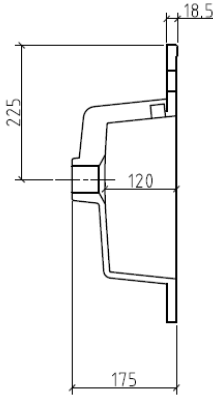

la belle 

HACOGROUP

- **LB-MOCCA-600-CT**
Size: 60X39X15 CM
Material : Ceramic
- **LB-MOCCA-600-MC**
Size: 60X39X45 CM
Material : PLYWOOD

Drainage ϕ 67mm
Center of bottom

la belle

- **LB-SNOW-600-CT**
Size: 60X46X12 CM
Material : Ceramic

- **LB-SNOW-600-MC**
Size: 59X45X55 CM
Material :MDF

- **LB-SNOW-600-CT**
Size: 80X46X13 CM
Material : Glass

- **LB-SNOW-800-MC**
Size: 79X45X52 CM
Material :MDF

HACOGROUP

- **LB-SNOW-1000-CT**
Size: 100X46X17 CM
Material : Ceramic

- **LB-SNOW-1000-MC**
Size: 100X45X51 CM
Material :PLYWOOD

la belle

HACOGROUP

- **LB-SNOW-1000-CT**
Size: 100X46X14 CM
Material : Glass

- **LB-SNOW-1200-MC**
Size: 1200X45X55 CM
Material :MDF

la belle

- **LB-ARCO-800C-CT**
Size: 80X46X16 CM
Material : Glass

- **LB-ARCO-800C-MC**
Size: 79X45X53 CM
Material : PLYWOOD

HACOGROUP

- **LB-ARCO-800C-CT**
Size: 80X46X15 CM
Material : Artificial stone

- **LB-ARCO-800C-MC**
Size: 80X45X53 CM
Material : PLYWOOD

la belle