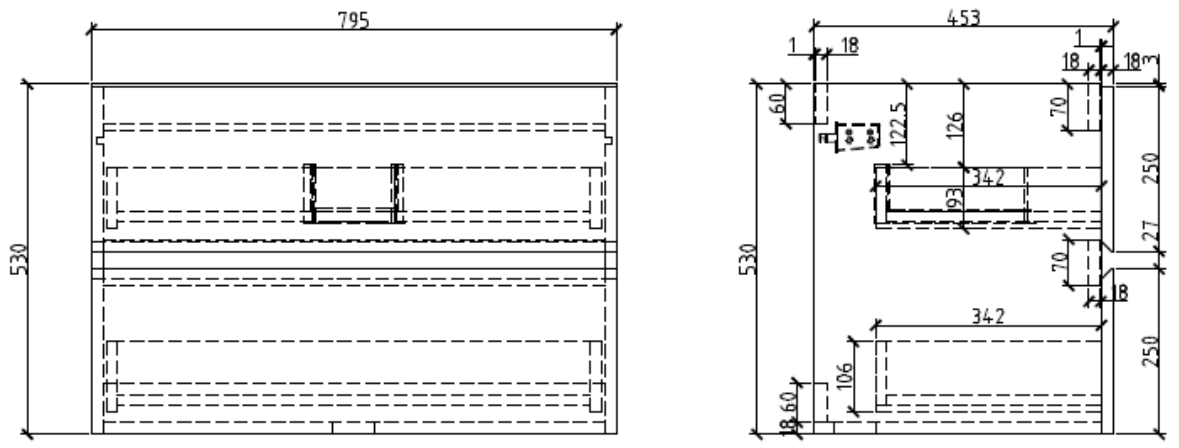

- **LB-SNOW-1000-MC**
Size: 100X45X51 CM
Material :PLYWOOD

la belle

HACOGROUP

- **LB-SNOW-1000-CT**
Size: 100X46X14 CM
Material : Glass

- **LB-SNOW-1200-MC**
Size: 1200X45X55 CM
Material :MDF

la belle

- **LB-ARCO-800C-CT**
Size: 80X46X16 CM
Material : Glass

- **LB-ARCO-800C-MC**
Size: 79X45X53 CM
Material : PLYWOOD

HACOGROUP

- **LB-ARCO-800C-CT**
Size: 80X46X15 CM
Material : Artificial stone

- **LB-ARCO-800C-MC**
Size: 80X45X53 CM
Material : PLYWOOD

la belle

- LB-DEAN-800-CT**
Size: 80X50X17 CM
Material : Ceramic

- LB-DEAN-800-MC**
Size: 80X48X53 CM
Material : Aluminum

HACOGROUP

- **LB-CANNOLI-800-CT**
Size: 800X46X17 CM
Material : Artificial stone

- **LB-CANNOLI-800-MC**
Size: 800X45X50 CM
Material : WPC