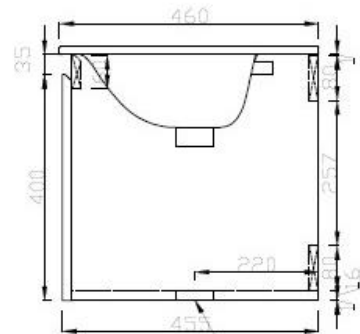

HACOGROUP

- **LB-IVAN-500-CT**
Size: 50X39X15 CM
Material : Ceramic
- **LB-IVAN-500-MC-MD**
Size: 50X39X120 CM
Material : MDF

HACOGROUP

- **LB-IVAN-600-CT**
Size: 60X52X15 CM
Material : Ceramic
- **LB-IVAN-600-TB**
Size: 50X39X45 CM
Material : Stone
- **LB-IVAN-600-MC**
Size: 60X52X50 CM
Material : PLYWOOD

la belle 

HACOGROUP

- **LB-MOCCA-600-CT**
Size: 60X39X15 CM
Material : Ceramic
- **LB-MOCCA-600-MC**
Size: 60X39X45 CM
Material : PLYWOOD

Drainage ϕ 67mm
Center of bottom

la belle

- **LB-SNOW-600-CT**
Size: 60X46X12 CM
Material : Ceramic

- **LB-SNOW-600-MC**
Size: 59X45X55 CM
Material :MDF

- **LB-SNOW-600-CT**
Size: 80X46X13 CM
Material : Glass

- **LB-SNOW-800-MC**
Size: 79X45X52 CM
Material :MDF

HACOGROUP

- **LB-SNOW-1000-CT**
Size: 100X46X17 CM
Material : Ceramic

- LB-DEAN-800-CT**
Size: 80X50X17 CM
Material : Ceramic

- LB-DEAN-800-MC**
Size: 80X48X53 CM
Material : Aluminum

HACOGROUP

- **LB-CANNOLI-800-CT**
Size: 800X46X17 CM
Material : Artificial stone

- **LB-CANNOLI-800-MC**
Size: 800X45X50 CM
Material : WPC