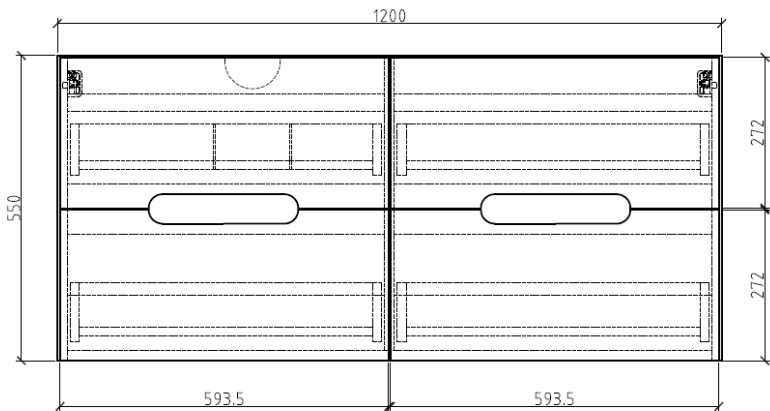

- **LB-SNOW-600-MC**
Size: 59X45X55 CM
Material :MDF

- **LB-SNOW-600-CT**
Size: 80X46X13 CM
Material : Glass

- **LB-SNOW-800-MC**
Size: 79X45X52 CM
Material :MDF

HACOGROUP

- **LB-SNOW-1000-CT**
Size: 100X46X17 CM
Material : Ceramic

- **LB-SNOW-1000-MC**
Size: 100X45X51 CM
Material :PLYWOOD

la belle

HACOGROUP

- **LB-SNOW-1000-CT**
Size: 100X46X14 CM
Material : Glass

- **LB-SNOW-1200-MC**
Size: 1200X45X55 CM
Material :MDF

la belle

- **LB-ARCO-800C-CT**
Size: 80X46X16 CM
Material : Glass

- **LB-ARCO-800C-MC**
Size: 79X45X53 CM
Material : PLYWOOD

HACOGROUP

- **LB-ARCO-800C-CT**
Size: 80X46X15 CM
Material : Artificial stone

- **LB-ARCO-800C-MC**
Size: 80X45X53 CM
Material : PLYWOOD

la belle

- LB-DEAN-800-CT**
Size: 80X50X17 CM
Material : Ceramic

- LB-DEAN-800-MC**
Size: 80X48X53 CM
Material : Aluminum

HACOGROUP

- **LB-CANNOLI-800-CT**
Size: 800X46X17 CM
Material : Artificial stone

- **LB-CANNOLI-800-MC**
Size: 800X45X50 CM
Material : WPC