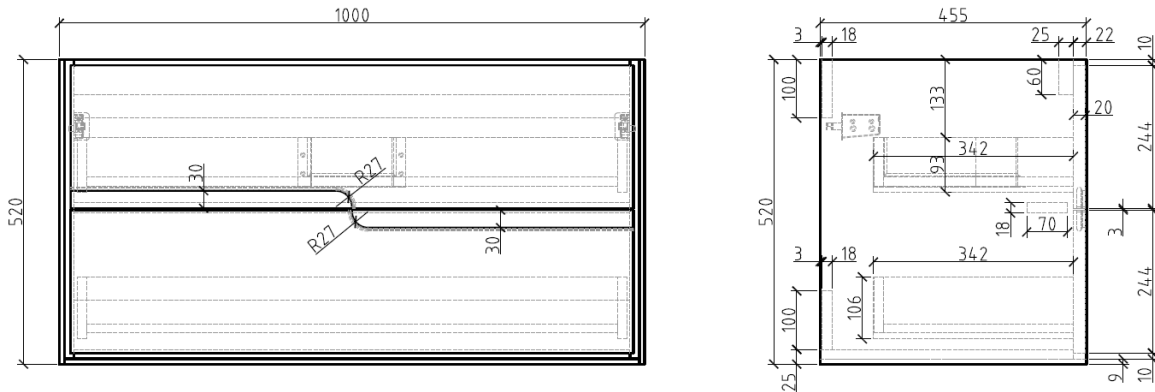

- **LB-SNOW-1000-MC**
Size: 100X45X51 CM
Material :PLYWOOD

la belle

HACOGROUP

- **LB-SNOW-1000-CT**
Size: 100X46X14 CM
Material : Glass

- **LB-SNOW-1200-MC**
Size: 1200X45X55 CM
Material :MDF

la belle

- **LB-ARCO-800C-CT**
Size: 80X46X16 CM
Material : Glass

- **LB-ARCO-800C-MC**
Size: 79X45X53 CM
Material : PLYWOOD

HACOGROUP

- **LB-ARCO-800C-CT**
Size: 80X46X15 CM
Material : Artificial stone

- **LB-ARCO-800C-MC**
Size: 80X45X53 CM
Material : PLYWOOD

la belle

HACOGROUP

- **LB-SNOW-1000-CT**
Size: 100X46X17 CM
Material : Ceramic

- **LB-LEISURE-1000C-MC**
Size: 80X45X53 CM
Material : MDF

la belle

- **LB-DAISY-1000-CT**
Size: 100X50X17 CM
Material : Ceramic

- **LB-DAISY-1000-MC**
Size: 100X48X53 CM
Material : Aluminium

- LB-DEAN-800-CT**
Size: 80X50X17 CM
Material : Ceramic

- LB-DEAN-800-MC**
Size: 80X48X53 CM
Material : Aluminum

HACOGROUP

- **LB-CANNOLI-800-CT**
Size: 800X46X17 CM
Material : Artificial stone

- **LB-CANNOLI-800-MC**
Size: 800X45X50 CM
Material : WPC