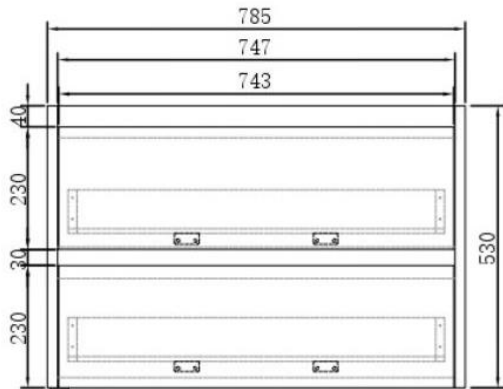

- **LB-SNOW-600-MC**
Size: 59X45X55 CM
Material :MDF

- **LB-SNOW-600-CT**
Size: 80X46X13 CM
Material : Glass

- **LB-SNOW-800-MC**
Size: 79X45X52 CM
Material :MDF

HACOGROUP

- **LB-SNOW-1000-CT**
Size: 100X46X17 CM
Material : Ceramic

- **LB-ARCO-800C-MC**
Size: 79X45X53 CM
Material : PLYWOOD

HACOGROUP

- **LB-ARCO-800C-CT**
Size: 80X46X15 CM
Material : Artificial stone

- **LB-ARCO-800C-MC**
Size: 80X45X53 CM
Material : PLYWOOD

la belle

HACOGROUP

- **LB-SNOW-1000-CT**
Size: 100X46X17 CM
Material : Ceramic

- **LB-LEISURE-1000C-MC**
Size: 80X45X53 CM
Material : MDF

la belle

- **LB-DAISY-1000-CT**
Size: 100X50X17 CM
Material : Ceramic

- **LB-DAISY-1000-MC**
Size: 100X48X53 CM
Material : Aluminium

- LB-DEAN-800-CT**
Size: 80X50X17 CM
Material : Ceramic

- LB-DEAN-800-MC**
Size: 80X48X53 CM
Material : Aluminum

HACOGROUP

- **LB-CANNOLI-800-CT**
Size: 800X46X17 CM
Material : Artificial stone

- **LB-CANNOLI-800-MC**
Size: 800X45X50 CM
Material : WPC