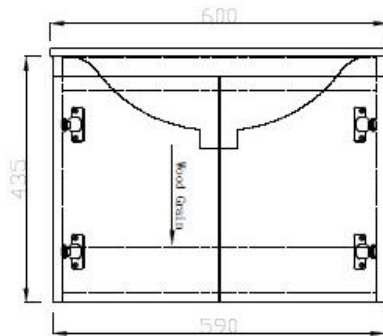

HACOGROUP

- **LB-IVAN-500-CT**
Size: 50X39X15 CM
Material : Ceramic
- **LB-IVAN-500-MC-MD**
Size: 50X39X120 CM
Material : MDF

HACOGROUP

- **LB-IVAN-600-CT**
Size: 60X52X15 CM
Material : Ceramic
- **LB-IVAN-600-TB**
Size: 50X39X45 CM
Material : Stone
- **LB-IVAN-600-MC**
Size: 60X52X50 CM
Material : PLYWOOD

la belle 

HACOGROUP

- **LB-MOCCA-600-CT**
Size: 60X39X15 CM
Material : Ceramic
- **LB-MOCCA-600-MC**
Size: 60X39X45 CM
Material : PLYWOOD

Drainage ϕ 67mm
Center of bottom

la belle

- **LB-SNOW-600-CT**
Size: 60X46X12 CM
Material : Ceramic

- **LB-SNOW-600-MC**
Size: 59X45X55 CM
Material :MDF

- **LB-SNOW-600-CT**
Size: 80X46X13 CM
Material : Glass

- **LB-SNOW-800-MC**
Size: 79X45X52 CM
Material :MDF

HACOGROUP

- **LB-SNOW-1000-CT**
Size: 100X46X17 CM
Material : Ceramic

- LB-DEAN-800-CT**
Size: 80X50X17 CM
Material : Ceramic

- LB-DEAN-800-MC**
Size: 80X48X53 CM
Material : Aluminum

HACOGROUP

- **LB-CANNOLI-800-CT**
Size: 800X46X17 CM
Material : Artificial stone

- **LB-CANNOLI-800-MC**
Size: 800X45X50 CM
Material : WPC