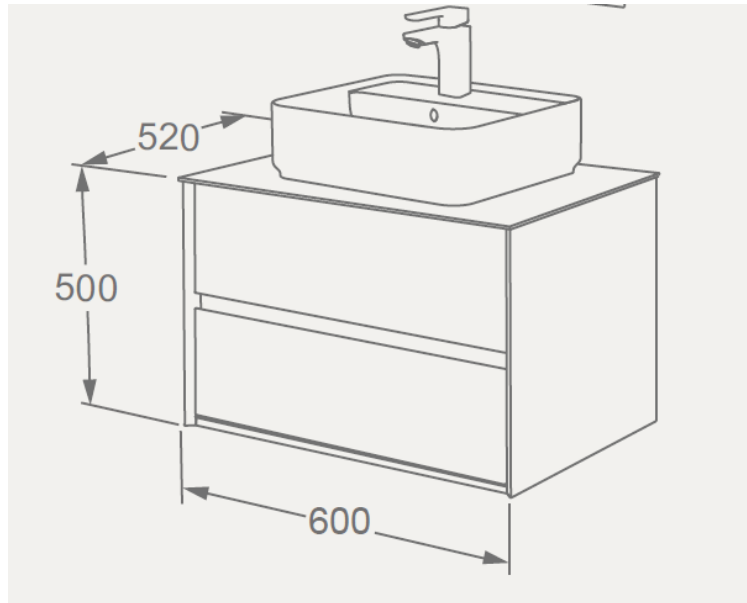

HACOGROUP

- **LB-IVAN-500-CT**
Size: 50X39X15 CM
Material : Ceramic
- **LB-IVAN-500-MC-MD**
Size: 50X39X120 CM
Material : MDF

HACOGROUP

- **LB-IVAN-600-CT**
Size: 60X52X15 CM
Material : Ceramic
- **LB-IVAN-600-TB**
Size: 50X39X45 CM
Material : Stone
- **LB-IVAN-600-MC**
Size: 60X52X50 CM
Material : PLYWOOD

la belle 

HACOGROUP

- **LB-MOCCA-600-CT**
Size: 60X39X15 CM
Material : Ceramic
- **LB-MOCCA-600-MC**
Size: 60X39X45 CM
Material : PLYWOOD

Drainage ϕ 67mm
Center of bottom

la belle

- **LB-SNOW-600-CT**
Size: 60X46X12 CM
Material : Ceramic