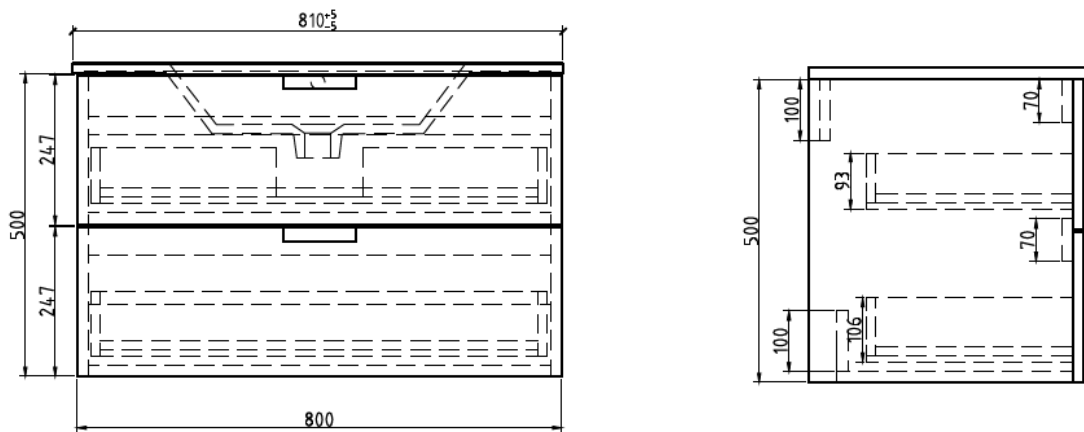

- **LB-ARCO-800C-MC**
Size: 79X45X53 CM
Material : PLYWOOD

HACOGROUP

- **LB-ARCO-800C-CT**
Size: 80X46X15 CM
Material : Artificial stone

- **LB-ARCO-800C-MC**
Size: 80X45X53 CM
Material : PLYWOOD

la belle

HACOGROUP

- **LB-SNOW-1000-CT**
Size: 100X46X17 CM
Material : Ceramic

- **LB-LEISURE-1000C-MC**
Size: 80X45X53 CM
Material : MDF

la belle

- **LB-DAISY-1000-CT**
Size: 100X50X17 CM
Material : Ceramic

- **LB-DAISY-1000-MC**
Size: 100X48X53 CM
Material : Aluminium

- LB-DEAN-800-CT**
Size: 80X50X17 CM
Material : Ceramic

- LB-DEAN-800-MC**
Size: 80X48X53 CM
Material : Aluminum

HACOGROUP

- **LB-CANNOLI-800-CT**
Size: 800X46X17 CM
Material : Artificial stone

- **LB-CANNOLI-800-MC**
Size: 800X45X50 CM
Material : WPC