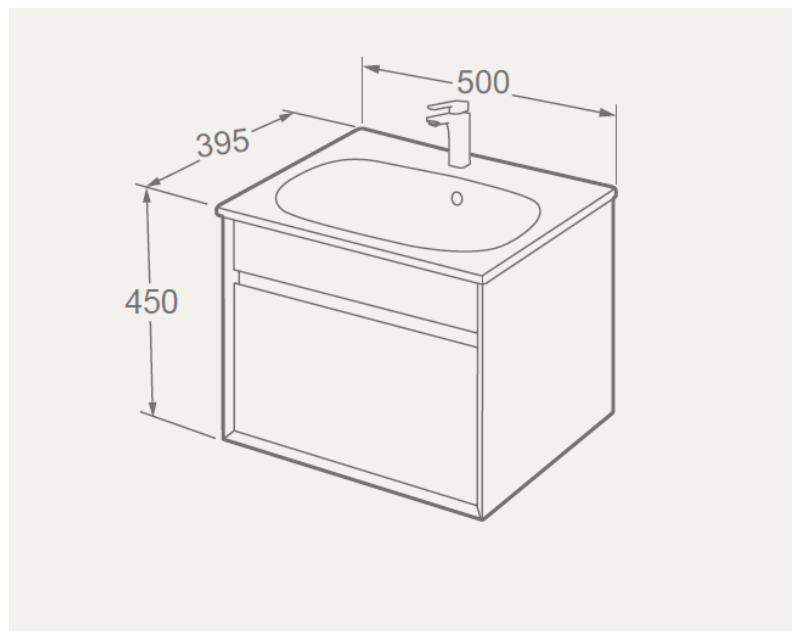

HACOGROUP

- **LB-IVAN-500-CT**
Size: 50X39X15 CM
Material : Ceramic
- **LB-IVAN-500-MC-MD**
Size: 50X39X120 CM
Material : MDF

HACOGROUP

- **LB-IVAN-600-CT**
Size: 60X52X15 CM
Material : Ceramic
- **LB-IVAN-600-TB**
Size: 50X39X45 CM
Material : Stone
- **LB-IVAN-600-MC**
Size: 60X52X50 CM
Material : PLYWOOD

la belle 

HACOGROUP

- **LB-MOCCA-600-CT**
Size: 60X39X15 CM
Material : Ceramic
- **LB-MOCCA-600-MC**
Size: 60X39X45 CM
Material : PLYWOOD

Drainage ϕ 67mm
Center of bottom

la belle

- **LB-SNOW-600-CT**
Size: 60X46X12 CM
Material : Ceramic

- LB-DEAN-800-CT**
Size: 80X50X17 CM
Material : Ceramic

- LB-DEAN-800-MC**
Size: 80X48X53 CM
Material : Aluminum

HACOGROUP

- **LB-CANNOLI-800-CT**
Size: 800X46X17 CM
Material : Artificial stone

- **LB-CANNOLI-800-MC**
Size: 800X45X50 CM
Material : WPC