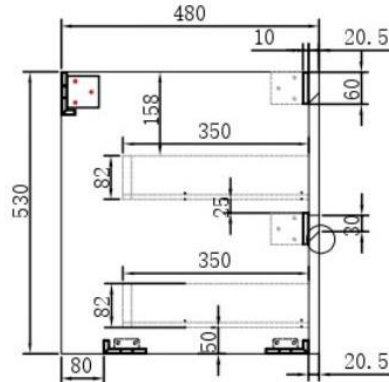

- **LB-SNOW-600-MC**
Size: 59X45X55 CM
Material :MDF

- **LB-SNOW-600-CT**
Size: 80X46X13 CM
Material : Glass

- **LB-SNOW-800-MC**
Size: 79X45X52 CM
Material :MDF

HACOGROUP

- **LB-SNOW-1000-CT**
Size: 100X46X17 CM
Material : Ceramic

- **LB-ARCO-800C-MC**
Size: 79X45X53 CM
Material : PLYWOOD

HACOGROUP

- **LB-ARCO-800C-CT**
Size: 80X46X15 CM
Material : Artificial stone

- **LB-ARCO-800C-MC**
Size: 80X45X53 CM
Material : PLYWOOD

la belle

HACOGROUP

- **LB-SNOW-1000-CT**
Size: 100X46X17 CM
Material : Ceramic

- **LB-LEISURE-1000C-MC**
Size: 80X45X53 CM
Material : MDF

la belle

- **LB-DAISY-1000-CT**
Size: 100X50X17 CM
Material : Ceramic

- **LB-DAISY-1000-MC**
Size: 100X48X53 CM
Material : Aluminium

- LB-DEAN-800-CT**
Size: 80X50X17 CM
Material : Ceramic

- LB-DEAN-800-MC**
Size: 80X48X53 CM
Material : Aluminum

HACOGROUP

- **LB-CANNOLI-800-CT**
Size: 800X46X17 CM
Material : Artificial stone

- **LB-CANNOLI-800-MC**
Size: 800X45X50 CM
Material : WPC