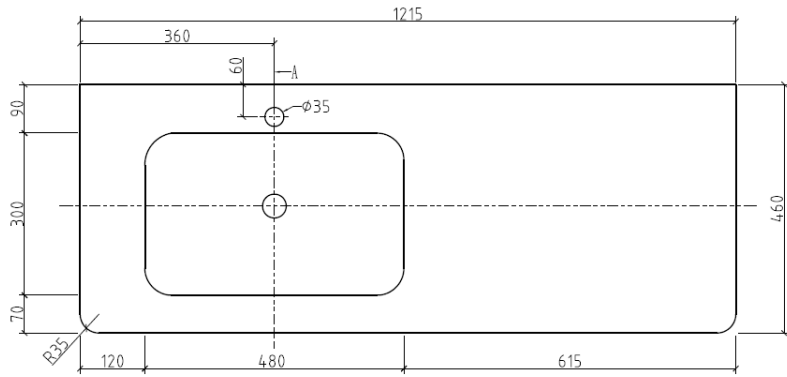

- **LB-SNOW-600-MC**
Size: 59X45X55 CM
Material :MDF

- **LB-SNOW-600-CT**
Size: 80X46X13 CM
Material : Glass

- **LB-SNOW-800-MC**
Size: 79X45X52 CM
Material :MDF

HACOGROUP

- **LB-SNOW-1000-CT**
Size: 100X46X17 CM
Material : Ceramic

- **LB-SNOW-1000-MC**
Size: 100X45X51 CM
Material :PLYWOOD

la belle

HACOGROUP

- **LB-SNOW-1000-CT**
Size: 100X46X14 CM
Material : Glass

- **LB-SNOW-1200-MC**
Size: 1200X45X55 CM
Material :MDF

la belle

- **LB-ARCO-800C-CT**
Size: 80X46X16 CM
Material : Glass

- **LB-ARCO-800C-MC**
Size: 79X45X53 CM
Material : PLYWOOD

HACOGROUP

- **LB-ARCO-800C-CT**
Size: 80X46X15 CM
Material : Artificial stone

- **LB-ARCO-800C-MC**
Size: 80X45X53 CM
Material : PLYWOOD

la belle

- LB-DEAN-800-CT**
Size: 80X50X17 CM
Material : Ceramic

- LB-DEAN-800-MC**
Size: 80X48X53 CM
Material : Aluminum

HACOGROUP

- **LB-CANNOLI-800-CT**
Size: 800X46X17 CM
Material : Artificial stone

- **LB-CANNOLI-800-MC**
Size: 800X45X50 CM
Material : WPC