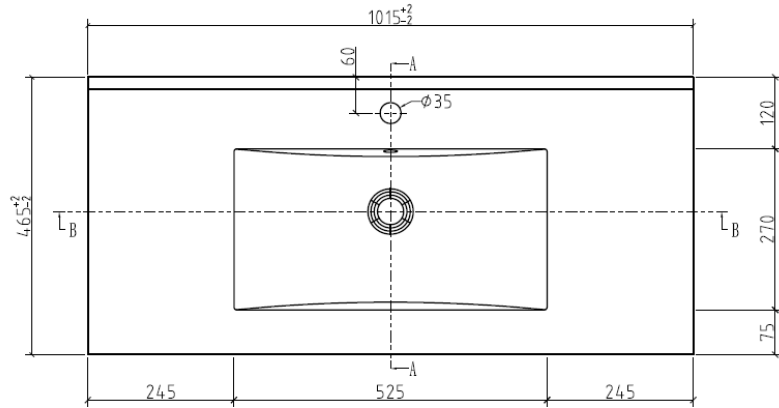

- **LB-SNOW-600-MC**
Size: 59X45X55 CM
Material :MDF

- **LB-SNOW-600-CT**
Size: 80X46X13 CM
Material : Glass

- **LB-SNOW-800-MC**
Size: 79X45X52 CM
Material :MDF

HACOGROUP

- **LB-SNOW-1000-CT**
Size: 100X46X17 CM
Material : Ceramic

- **LB-SNOW-1000-MC**
Size: 100X45X51 CM
Material :PLYWOOD

la belle

HACOGROUP

- **LB-SNOW-1000-CT**
Size: 100X46X14 CM
Material : Glass

- **LB-SNOW-1200-MC**
Size: 1200X45X55 CM
Material :MDF

la belle

- **LB-ARCO-800C-CT**
Size: 80X46X16 CM
Material : Glass

- **LB-ARCO-800C-MC**
Size: 79X45X53 CM
Material : PLYWOOD

HACOGROUP

- **LB-ARCO-800C-CT**
Size: 80X46X15 CM
Material : Artificial stone

- **LB-ARCO-800C-MC**
Size: 80X45X53 CM
Material : PLYWOOD

la belle

- LB-DEAN-800-CT**
Size: 80X50X17 CM
Material : Ceramic

- LB-DEAN-800-MC**
Size: 80X48X53 CM
Material : Aluminum

HACOGROUP

- **LB-CANNOLI-800-CT**
Size: 800X46X17 CM
Material : Artificial stone

- **LB-CANNOLI-800-MC**
Size: 800X45X50 CM
Material : WPC