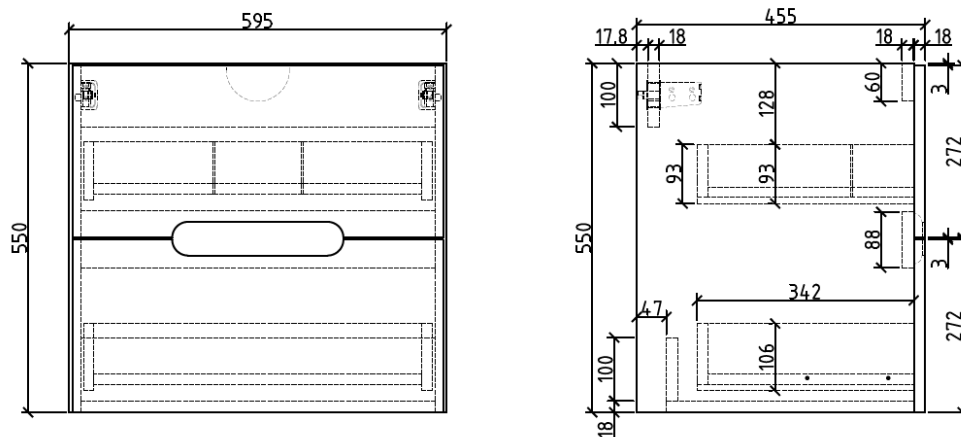

HACOGROUP

- **LB-IVAN-500-CT**
Size: 50X39X15 CM
Material : Ceramic
- **LB-IVAN-500-MC-MD**
Size: 50X39X120 CM
Material : MDF

HACOGROUP

- **LB-IVAN-600-CT**
Size: 60X52X15 CM
Material : Ceramic
- **LB-IVAN-600-TB**
Size: 50X39X45 CM
Material : Stone
- **LB-IVAN-600-MC**
Size: 60X52X50 CM
Material : PLYWOOD

la belle 

HACOGROUP

- **LB-MOCCA-600-CT**
Size: 60X39X15 CM
Material : Ceramic
- **LB-MOCCA-600-MC**
Size: 60X39X45 CM
Material : PLYWOOD

Drainage ϕ 67mm
Center of bottom

la belle

- **LB-SNOW-600-CT**
Size: 60X46X12 CM
Material : Ceramic

- **LB-SNOW-600-MC**
Size: 59X45X55 CM
Material :MDF

- **LB-SNOW-600-CT**
Size: 80X46X13 CM
Material : Glass

- **LB-SNOW-800-MC**
Size: 79X45X52 CM
Material :MDF

HACOGROUP

- **LB-SNOW-1000-CT**
Size: 100X46X17 CM
Material : Ceramic

- **LB-ARCO-800C-MC**
Size: 79X45X53 CM
Material : PLYWOOD

HACOGROUP

- **LB-ARCO-800C-CT**
Size: 80X46X15 CM
Material : Artificial stone

- **LB-ARCO-800C-MC**
Size: 80X45X53 CM
Material : PLYWOOD

la belle