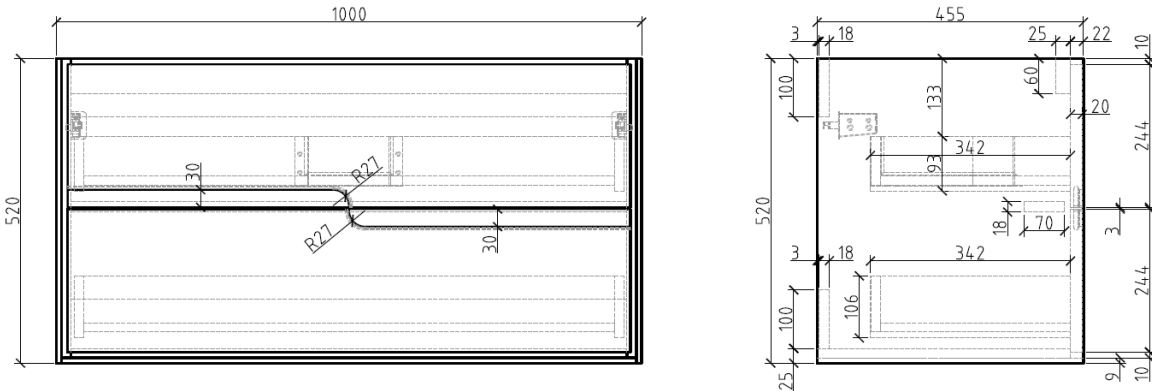

- **LB-SNOW-1200-MC**
Size: 120X45X55 CM
Material :MDF

la belle

- **LB-ARCO-800C-CT**
Size: 81X46X16 CM
Material : Ceramic

- **LB-ARCO-800C-MC**
Size: 79.5X45X53 CM
Material : PLYWOOD

HACOGROUP

- **LB-AARON-800-CT**
Size: 81X46X15 CM
Material : Artificial stone

- **LB-AARON-800-MC**
Size: 80X45X53 CM
Material : PLYWOOD

la belle

HACOGROUP

- **LB-SNOW-1000-CT**
Size: 100X46X17 CM
Material : Ceramic

- **LB-LEISURE-1000C-MC**
Size: 100X45X53 CM
Material : MDF

la belle

HACOGROUP

la belle 

- **LB-DAISY-1000-CT**
Size: 100X50X17 CM
Material : Ceramic

- **LB-DAISY-1000-MC**
Size: 100X48X53 CM
Material : Aluminium

- **LB-DEAN-800-CT**
Size: 80X50X17 CM
Material : Ceramic

- **LB-DEAN-800-MC**
Size: 80X48X53 CM
Material : Aluminum

HACOGROUP

- **LB-CANNOLI-800-CT**
Size: 80X46X17 CM
Material : Artificial stone

- **LB-CANNOLI-800-MC**
Size: 80X45X50 CM
Material : WPC

la belle

HACOGROUP

- **LB-CANNOLI-1000-CT**
Size: 100X50X17 CM
Material : Artificial stone