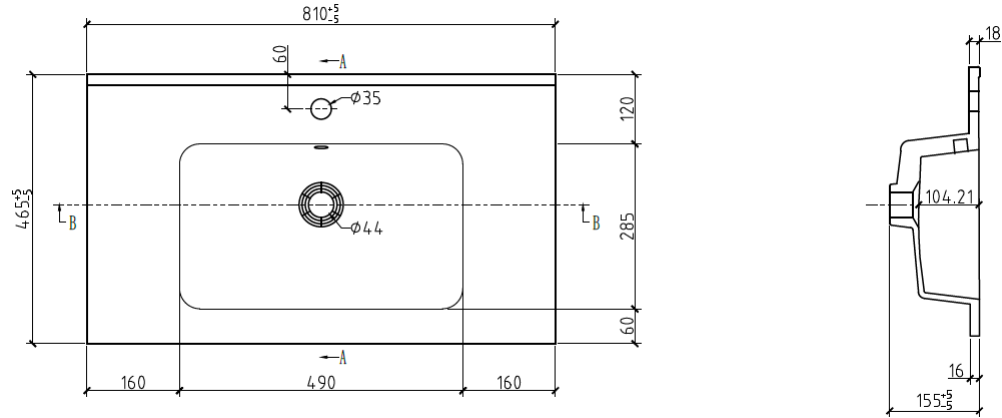

- **LB-SNOW-1200-MC**
Size: 120X45X55 CM
Material :MDF

la belle

- **LB-ARCO-800C-CT**
Size: 81X46X16 CM
Material : Ceramic

- **LB-ARCO-800C-MC**
Size: 79.5X45X53 CM
Material : PLYWOOD

HACOGROUP

- **LB-AARON-800-CT**
Size: 81X46X15 CM
Material : Artificial stone

- **LB-AARON-800-MC**
Size: 80X45X53 CM
Material : PLYWOOD

la belle

HACOGROUP

- **LB-SNOW-1000-CT**
Size: 100X46X17 CM
Material : Ceramic

- **LB-LEISURE-1000C-MC**
Size: 100X45X53 CM
Material : MDF

la belle

HACOGROUP

la belle 

- **LB-DAISY-1000-CT**
Size: 100X50X17 CM
Material : Ceramic

- **LB-DAISY-1000-MC**
Size: 100X48X53 CM
Material : Aluminium

- **LB-DEAN-800-CT**
Size: 80X50X17 CM
Material : Ceramic

- **LB-DEAN-800-MC**
Size: 80X48X53 CM
Material : Aluminum

HACOGROUP

- **LB-CANNOLI-800-CT**
Size: 80X46X17 CM
Material : Artificial stone

- **LB-CANNOLI-800-MC**
Size: 80X45X50 CM
Material : WPC

la belle

HACOGROUP

- **LB-CANNOLI-1000-CT**
Size: 100X50X17 CM
Material : Artificial stone