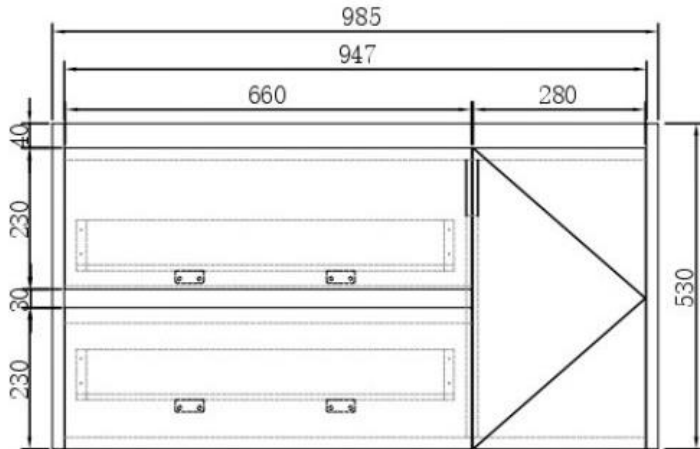

- **LB-SNOW-1200-MC**
Size: 120X45X55 CM
Material :MDF

la belle

- **LB-ARCO-800C-CT**
Size: 81X46X16 CM
Material : Ceramic

- **LB-ARCO-800C-MC**
Size: 79.5X45X53 CM
Material : PLYWOOD

HACOGROUP

- **LB-AARON-800-CT**
Size: 81X46X15 CM
Material : Artificial stone

- **LB-AARON-800-MC**
Size: 80X45X53 CM
Material : PLYWOOD

la belle

HACOGROUP

- **LB-SNOW-1000-CT**
Size: 100X46X17 CM
Material : Ceramic

- **LB-LEISURE-1000C-MC**
Size: 100X45X53 CM
Material : MDF

la belle

HACOGROUP

la belle 

- **LB-DAISY-1000-CT**
Size: 100X50X17 CM
Material : Ceramic

- **LB-DAISY-1000-MC**
Size: 100X48X53 CM
Material : Aluminium

- **LB-DEAN-800-CT**
Size: 80X50X17 CM
Material : Ceramic

- **LB-DEAN-800-MC**
Size: 80X48X53 CM
Material : Aluminum

HACOGROUP

- **LB-CANNOLI-800-CT**
Size: 80X46X17 CM
Material : Artificial stone

- **LB-CANNOLI-800-MC**
Size: 80X45X50 CM
Material : WPC

la belle

HACOGROUP

- **LB-CANNOLI-1000-CT**
Size: 100X50X17 CM
Material : Artificial stone