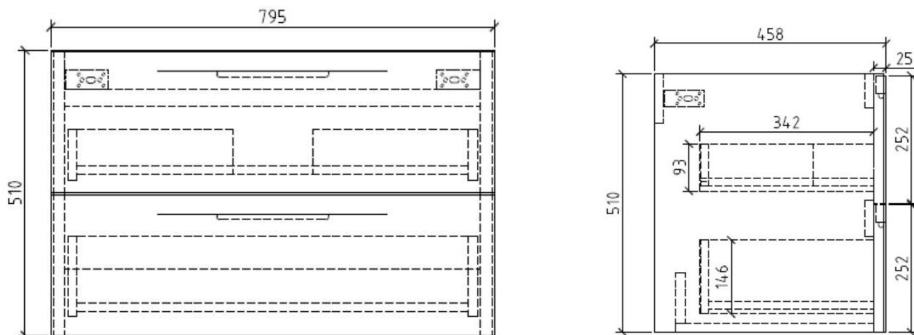

- **LB-SNOW-1200-MC**
Size: 120X45X55 CM
Material :MDF

la belle

- **LB-ARCO-800C-CT**
Size: 81X46X16 CM
Material : Ceramic

- **LB-ARCO-800C-MC**
Size: 79.5X45X53 CM
Material : PLYWOOD

HACOGROUP

- **LB-AARON-800-CT**
Size: 81X46X15 CM
Material : Artificial stone

- **LB-AARON-800-MC**
Size: 80X45X53 CM
Material : PLYWOOD

la belle

HACOGROUP

- **LB-SNOW-1000-CT**
Size: 100X46X17 CM
Material : Ceramic

- **LB-LEISURE-1000C-MC**
Size: 100X45X53 CM
Material : MDF

la belle

HACOGROUP

la belle 

- **LB-DAISY-1000-CT**
Size: 100X50X17 CM
Material : Ceramic

- **LB-DAISY-1000-MC**
Size: 100X48X53 CM
Material : Aluminium

- **LB-DEAN-800-CT**
Size: 80X50X17 CM
Material : Ceramic

- **LB-DEAN-800-MC**
Size: 80X48X53 CM
Material : Aluminum

HACOGROUP

- **LB-CANNOLI-800-CT**
Size: 80X46X17 CM
Material : Artificial stone

- **LB-CANNOLI-800-MC**
Size: 80X45X50 CM
Material : WPC

la belle

HACOGROUP

- **LB-CANNOLI-1000-CT**
Size: 100X50X17 CM
Material : Artificial stone