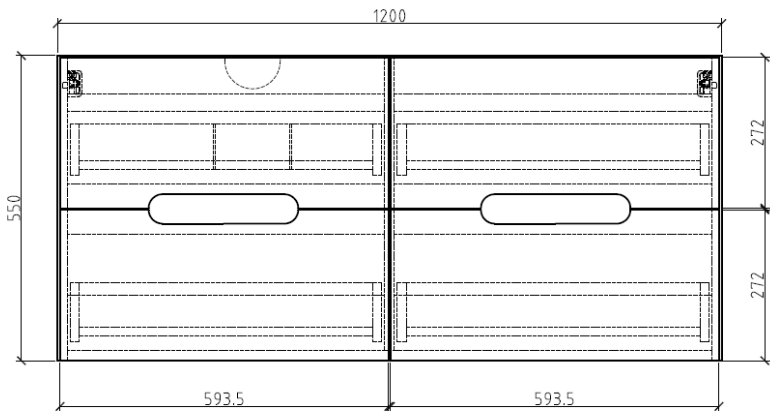

HACOGROUP

- **LB-IVAN-500-CT**
Size: 50X39X15 CM
Material : Ceramic
- **LB-IVAN-500-MC-MD**
Size: 50X39X120 CM
Material : MDF

la belle 

HACOGROUP

- **LB-IVAN-600-CT**
Size: 40X42X15 CM
Material : Ceramic
- **LB-IVAN-600-TB**
Size: 50X39X45 CM
Material : Stone
- **LB-IVAN-600-MC**
Size: 60X52X50 CM
Material : PLYWOOD

la belle 

HACOGROUP

- **LB-MOCCA-600-CT**
Size: 60X39X15 CM
Material : Ceramic
- **LB-MOCCA-600-MC**
Size: 60X39X45 CM
Material : PLYWOOD

Drainage ϕ 67mm
Center of bottom

la belle

- **LB-SNOW-800-CT**
Size: 80X46X13 CM
Material : Glass

- **LB-SNOW-800-MC**
Size: 79X45X52 CM
Material :MDF

HACOGROUP

- **LB-SNOW-1000-CT**
Size: 100X46X17 CM
Material : Ceramic

- **LB-SNOW-1000-MC**
Size: 100X45X51 CM
Material :PLYWOOD

la belle

HACOGROUP

- **LB-SNOW-1200-CT**
Size: 121X46X14 CM
Material : Glass

- **LB-SNOW-1200-MC**
Size: 120X45X55 CM
Material :MDF

la belle

- **LB-ARCO-800C-CT**
Size: 81X46X16 CM
Material : Ceramic

- **LB-ARCO-800C-MC**
Size: 79.5X45X53 CM
Material : PLYWOOD

HACOGROUP

- **LB-AARON-800-CT**
Size: 81X46X15 CM
Material : Artificial stone