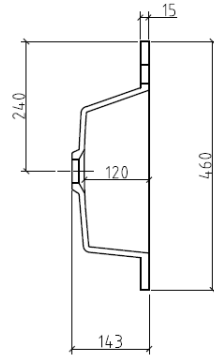

la belle 

HACOGROUP

- **LB-MOCCA-600-CT**
Size: 60X39X15 CM
Material : Ceramic
- **LB-MOCCA-600-MC**
Size: 60X39X45 CM
Material : PLYWOOD

Drainage ϕ 67mm
Center of bottom

la belle

- **LB-SNOW-800-CT**
Size: 80X46X13 CM
Material : Glass

- **LB-SNOW-800-MC**
Size: 79X45X52 CM
Material :MDF

HACOGROUP

- **LB-SNOW-1000-CT**
Size: 100X46X17 CM
Material : Ceramic

- **LB-SNOW-1000-MC**
Size: 100X45X51 CM
Material :PLYWOOD

la belle

HACOGROUP

- **LB-SNOW-1200-CT**
Size: 121X46X14 CM
Material : Glass

- **LB-SNOW-1200-MC**
Size: 120X45X55 CM
Material :MDF

la belle

- **LB-ARCO-800C-CT**
Size: 81X46X16 CM
Material : Ceramic

- **LB-ARCO-800C-MC**
Size: 79.5X45X53 CM
Material : PLYWOOD

HACOGROUP

- **LB-AARON-800-CT**
Size: 81X46X15 CM
Material : Artificial stone

HACOGROUP

- **LB-CANNOLI-800-CT**
Size: 80X46X17 CM
Material : Artificial stone

- **LB-CANNOLI-800-MC**
Size: 80X45X50 CM
Material : WPC

la belle

HACOGROUP

- **LB-CANNOLI-1000-CT**
Size: 100X50X17 CM
Material : Artificial stone