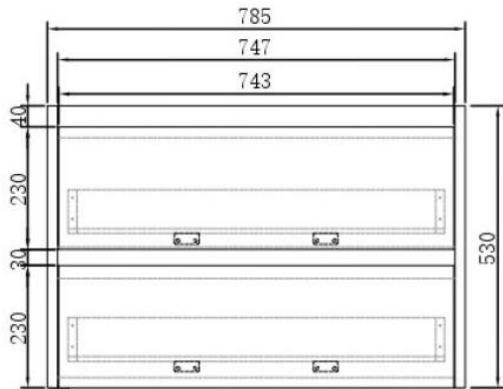

- **LB-SNOW-1200-MC**
Size: 120X45X55 CM
Material :MDF

la belle

- **LB-ARCO-800C-CT**
Size: 81X46X16 CM
Material : Ceramic

- **LB-ARCO-800C-MC**
Size: 79.5X45X53 CM
Material : PLYWOOD

HACOGROUP

- **LB-AARON-800-CT**
Size: 81X46X15 CM
Material : Artificial stone

- **LB-AARON-800-MC**
Size: 80X45X53 CM
Material : PLYWOOD

la belle

HACOGROUP

- **LB-SNOW-1000-CT**
Size: 100X46X17 CM
Material : Ceramic

- **LB-LEISURE-1000C-MC**
Size: 100X45X53 CM
Material : MDF

la belle

HACOGROUP

la belle 

- **LB-DAISY-1000-CT**
Size: 100X50X17 CM
Material : Ceramic

- **LB-DAISY-1000-MC**
Size: 100X48X53 CM
Material : Aluminium

- **LB-DEAN-800-CT**
Size: 80X50X17 CM
Material : Ceramic

- **LB-DEAN-800-MC**
Size: 80X48X53 CM
Material : Aluminum

HACOGROUP

- **LB-CANNOLI-800-CT**
Size: 80X46X17 CM
Material : Artificial stone

- **LB-CANNOLI-800-MC**
Size: 80X45X50 CM
Material : WPC

la belle

HACOGROUP

- **LB-CANNOLI-1000-CT**
Size: 100X50X17 CM
Material : Artificial stone