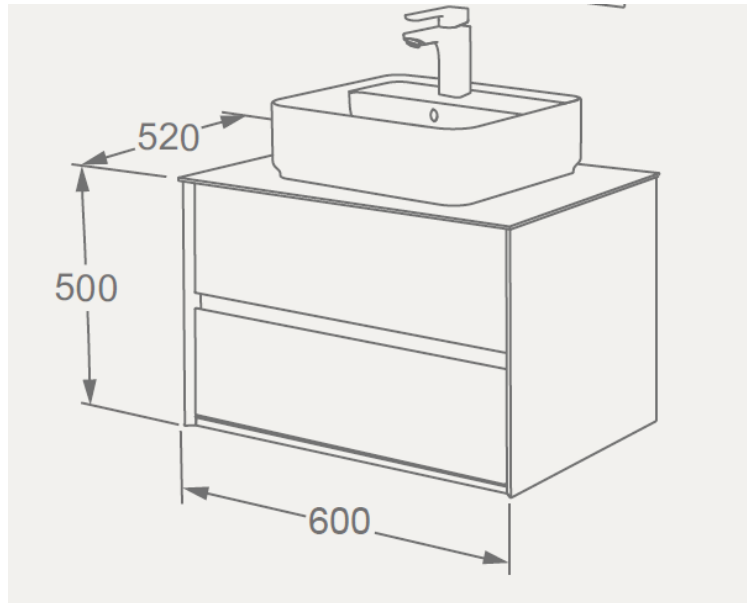

HACOGROUP

- **LB-IVAN-500-CT**
Size: 50X39X15 CM
Material : Ceramic
- **LB-IVAN-500-MC-MD**
Size: 50X39X120 CM
Material : MDF

la belle 

HACOGROUP

- **LB-IVAN-600-CT**
Size: 40X42X15 CM
Material : Ceramic
- **LB-IVAN-600-TB**
Size: 50X39X45 CM
Material : Stone
- **LB-IVAN-600-MC**
Size: 60X52X50 CM
Material : PLYWOOD

la belle 

HACOGROUP

- **LB-MOCCA-600-CT**
Size: 60X39X15 CM
Material : Ceramic
- **LB-MOCCA-600-MC**
Size: 60X39X45 CM
Material : PLYWOOD

Drainage ϕ 67mm
Center of bottom

la belle

- **LB-SNOW-800-CT**
Size: 80X46X13 CM
Material : Glass