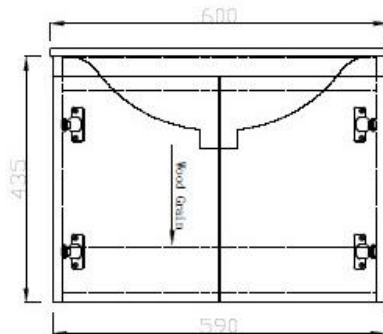

HACOGROUP

- **LB-IVAN-500-CT**
Size: 50X39X15 CM
Material : Ceramic
- **LB-IVAN-500-MC-MD**
Size: 50X39X120 CM
Material : MDF

la belle 

HACOGROUP

- **LB-IVAN-600-CT**
Size: 40X42X15 CM
Material : Ceramic
- **LB-IVAN-600-TB**
Size: 50X39X45 CM
Material : Stone
- **LB-IVAN-600-MC**
Size: 60X52X50 CM
Material : PLYWOOD

la belle 

HACOGROUP

- **LB-MOCCA-600-CT**
Size: 60X39X15 CM
Material : Ceramic
- **LB-MOCCA-600-MC**
Size: 60X39X45 CM
Material : PLYWOOD

Drainage ϕ 67mm
Center of bottom

la belle

- **LB-SNOW-800-CT**
Size: 80X46X13 CM
Material : Glass

- **LB-SNOW-800-MC**
Size: 79X45X52 CM
Material :MDF

HACOGROUP

- **LB-SNOW-1000-CT**
Size: 100X46X17 CM
Material : Ceramic

- **LB-SNOW-1000-MC**
Size: 100X45X51 CM
Material :PLYWOOD

la belle

HACOGROUP

- **LB-SNOW-1200-CT**
Size: 121X46X14 CM
Material : Glass

- **LB-SNOW-1200-MC**
Size: 120X45X55 CM
Material :MDF

la belle

- **LB-ARCO-800C-CT**
Size: 81X46X16 CM
Material : Ceramic

- **LB-ARCO-800C-MC**
Size: 79.5X45X53 CM
Material : PLYWOOD

HACOGROUP

- **LB-AARON-800-CT**
Size: 81X46X15 CM
Material : Artificial stone