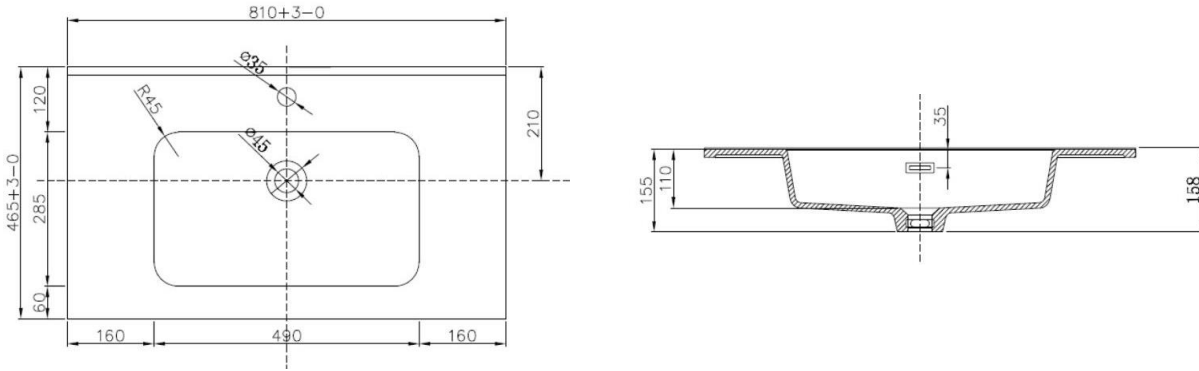

- **LB-SNOW-1200-MC**
Size: 120X45X55 CM
Material :MDF

la belle

- **LB-ARCO-800C-CT**
Size: 81X46X16 CM
Material : Ceramic

- **LB-ARCO-800C-MC**
Size: 79.5X45X53 CM
Material : PLYWOOD

HACOGROUP

- **LB-AARON-800-CT**
Size: 81X46X15 CM
Material : Artificial stone

- **LB-AARON-800-MC**
Size: 80X45X53 CM
Material : PLYWOOD

la belle

HACOGROUP

- **LB-SNOW-1000-CT**
Size: 100X46X17 CM
Material : Ceramic

- **LB-LEISURE-1000C-MC**
Size: 100X45X53 CM
Material : MDF

la belle

HACOGROUP

la belle 

- **LB-DAISY-1000-CT**
Size: 100X50X17 CM
Material : Ceramic

- **LB-DAISY-1000-MC**
Size: 100X48X53 CM
Material : Aluminium

- **LB-DEAN-800-CT**
Size: 80X50X17 CM
Material : Ceramic

- **LB-DEAN-800-MC**
Size: 80X48X53 CM
Material : Aluminum

HACOGROUP

- **LB-CANNOLI-800-CT**
Size: 80X46X17 CM
Material : Artificial stone

- **LB-CANNOLI-800-MC**
Size: 80X45X50 CM
Material : WPC

la belle

HACOGROUP

- **LB-CANNOLI-1000-CT**
Size: 100X50X17 CM
Material : Artificial stone