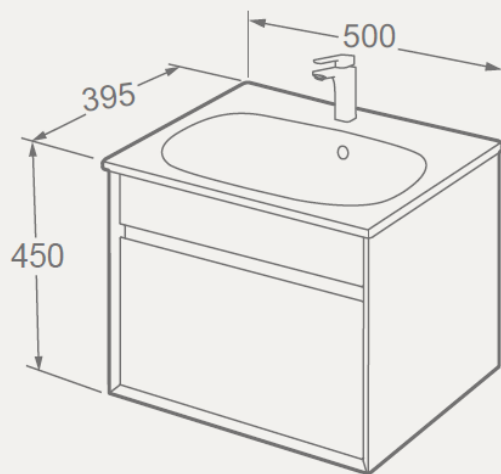

HACOGROUP

- **LB-IVAN-500-CT**
Size: 50X39X15 CM
Material : Ceramic
- **LB-IVAN-500-MC-MD**
Size: 50X39X120 CM
Material : MDF

la belle 

HACOGROUP

- **LB-IVAN-600-CT**
Size: 40X42X15 CM
Material : Ceramic
- **LB-IVAN-600-TB**
Size: 50X39X45 CM
Material : Stone
- **LB-IVAN-600-MC**
Size: 60X52X50 CM
Material : PLYWOOD

la belle 

HACOGROUP

- **LB-MOCCA-600-CT**
Size: 60X39X15 CM
Material : Ceramic
- **LB-MOCCA-600-MC**
Size: 60X39X45 CM
Material : PLYWOOD

Drainage ϕ 67mm
Center of bottom

la belle

- **LB-SNOW-800-CT**
Size: 80X46X13 CM
Material : Glass