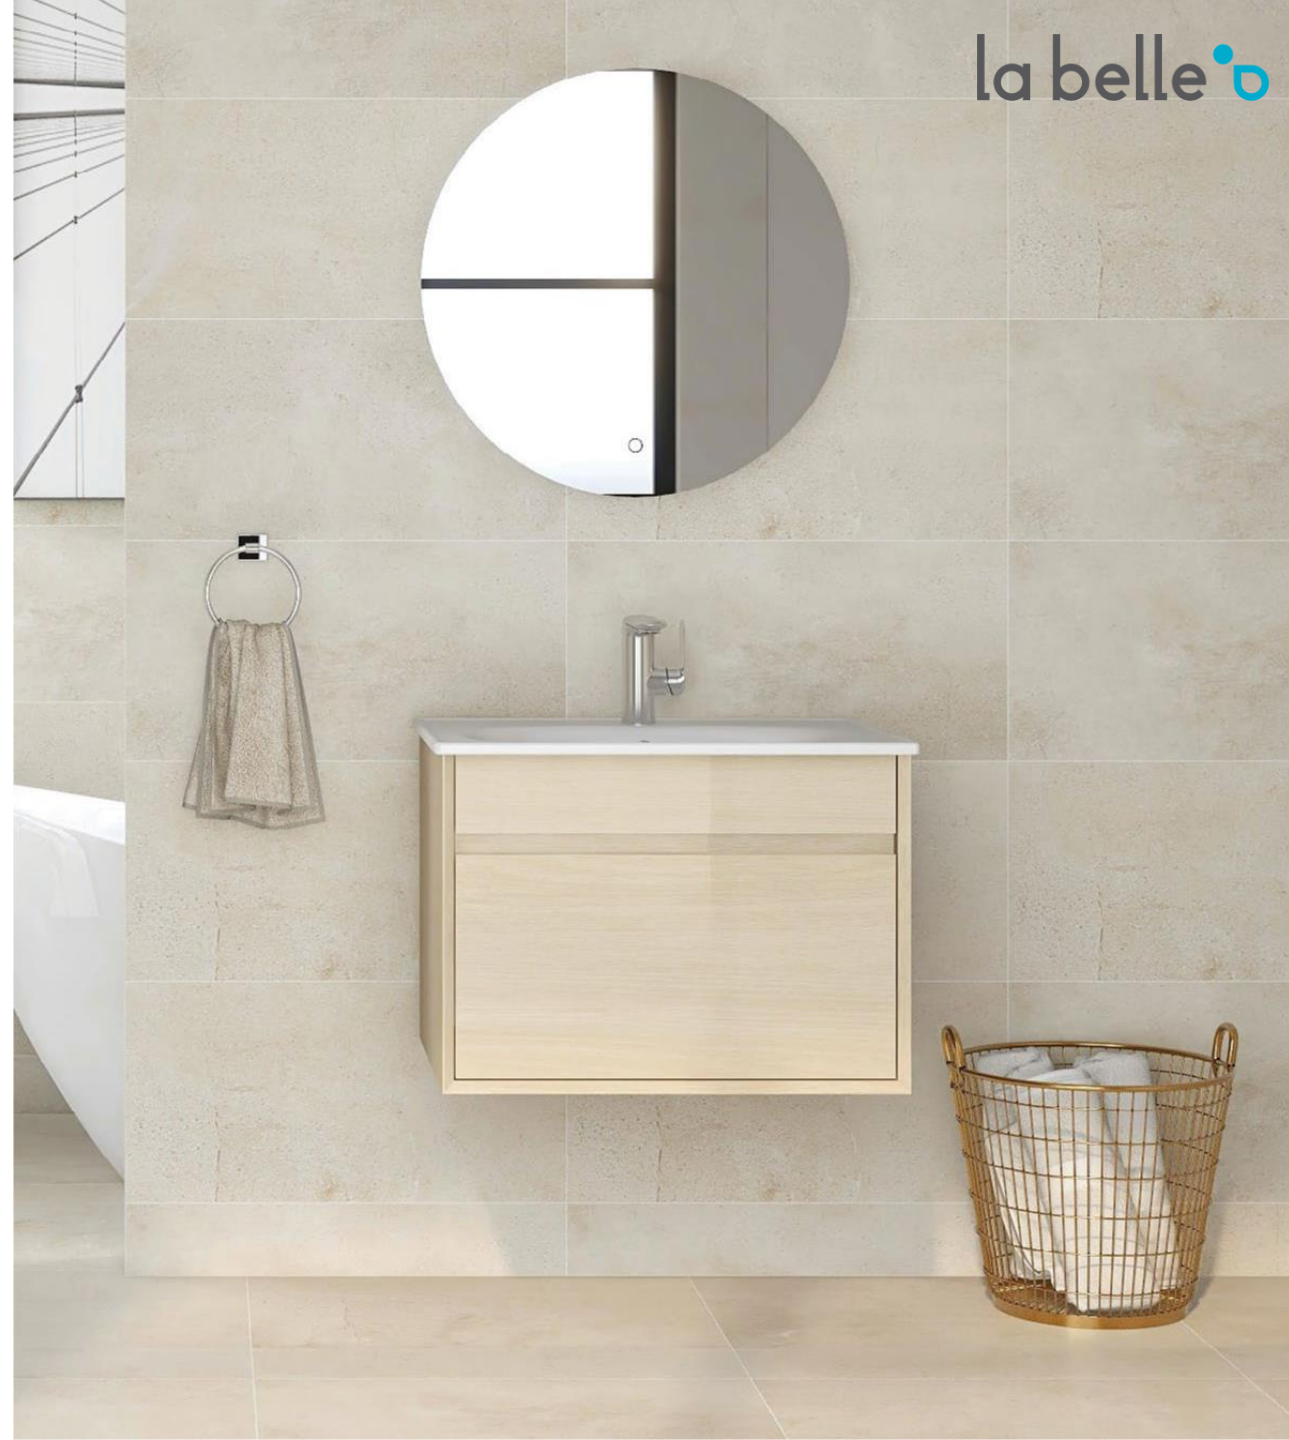

HACOGROUP

- **LB-IVAN-500-CT**
  Size: 50X39X15 CM
  Material : Ceramic
- **LB-IVAN-500-MC-MD**
  Size: 50X39X120 CM
  Material : MDF

la belle