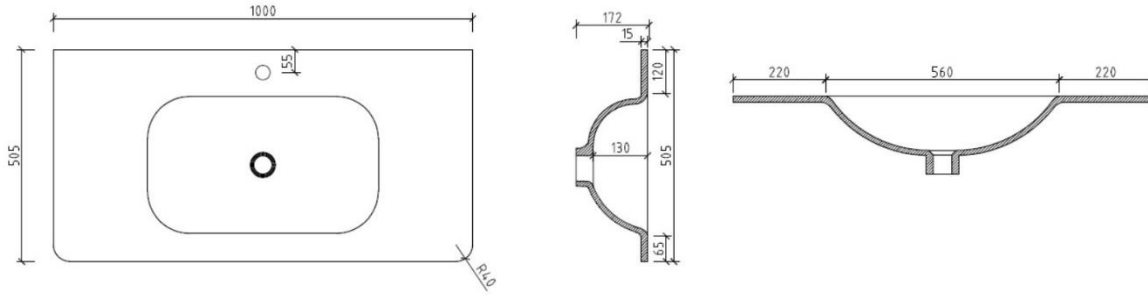

- **LB-SNOW-1200-MC**
Size: 120X45X55 CM
Material :MDF

la belle

- **LB-ARCO-800C-CT**
Size: 81X46X16 CM
Material : Ceramic

- **LB-ARCO-800C-MC**
Size: 79.5X45X53 CM
Material : PLYWOOD

HACOGROUP

- **LB-AARON-800-CT**
Size: 81X46X15 CM
Material : Artificial stone

- **LB-AARON-800-MC**
Size: 80X45X53 CM
Material : PLYWOOD

la belle

HACOGROUP

- **LB-SNOW-1000-CT**
Size: 100X46X17 CM
Material : Ceramic

- **LB-LEISURE-1000C-MC**
Size: 100X45X53 CM
Material : MDF

la belle

HACOGROUP

la belle 

- **LB-DAISY-1000-CT**
Size: 100X50X17 CM
Material : Ceramic

- **LB-DAISY-1000-MC**
Size: 100X48X53 CM
Material : Aluminium

- **LB-DEAN-800-CT**
Size: 80X50X17 CM
Material : Ceramic

- **LB-DEAN-800-MC**
Size: 80X48X53 CM
Material : Aluminum

HACOGROUP

- **LB-CANNOLI-800-CT**
Size: 80X46X17 CM
Material : Artificial stone

- **LB-CANNOLI-800-MC**
Size: 80X45X50 CM
Material : WPC

la belle

HACOGROUP

- **LB-CANNOLI-1000-CT**
Size: 100X50X17 CM
Material : Artificial stone