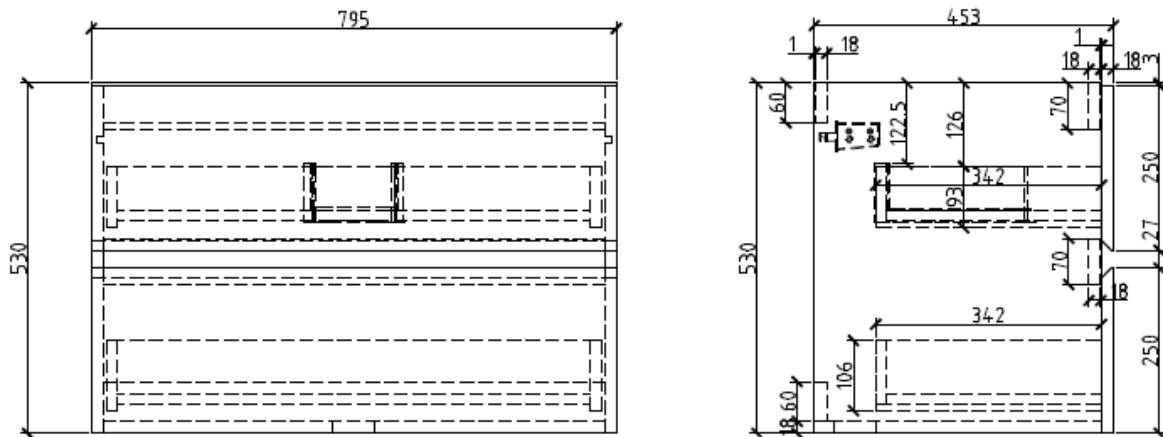

- **LB-SNOW-1200-MC**
Size: 120X45X55 CM
Material :MDF

la belle

- **LB-ARCO-800C-CT**
Size: 81X46X16 CM
Material : Ceramic

- **LB-ARCO-800C-MC**
Size: 79.5X45X53 CM
Material : PLYWOOD

HACOGROUP

- **LB-AARON-800-CT**
Size: 81X46X15 CM
Material : Artificial stone

- **LB-AARON-800-MC**
Size: 80X45X53 CM
Material : PLYWOOD

la belle

HACOGROUP

- **LB-SNOW-1000-CT**
Size: 100X46X17 CM
Material : Ceramic

- **LB-LEISURE-1000C-MC**
Size: 100X45X53 CM
Material : MDF

la belle

HACOGROUP

la belle 

- **LB-DAISY-1000-CT**
Size: 100X50X17 CM
Material : Ceramic

- **LB-DAISY-1000-MC**
Size: 100X48X53 CM
Material : Aluminium

- **LB-DEAN-800-CT**
Size: 80X50X17 CM
Material : Ceramic

- **LB-DEAN-800-MC**
Size: 80X48X53 CM
Material : Aluminum

HACOGROUP

- **LB-CANNOLI-800-CT**
Size: 80X46X17 CM
Material : Artificial stone

- **LB-CANNOLI-800-MC**
Size: 80X45X50 CM
Material : WPC

la belle

HACOGROUP

- **LB-CANNOLI-1000-CT**
Size: 100X50X17 CM
Material : Artificial stone