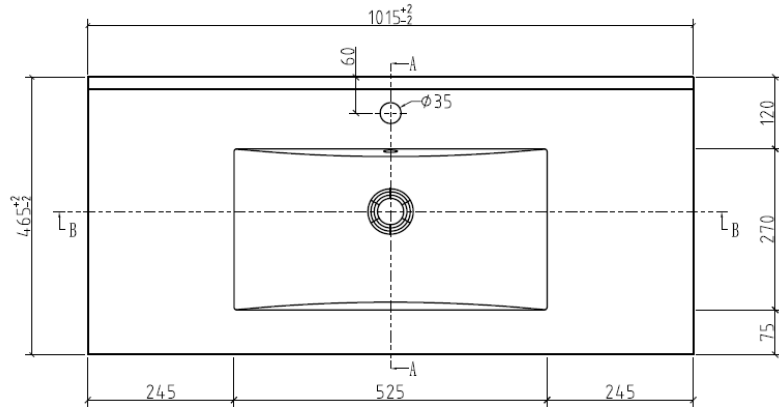

HACOGROUP

- **LB-IVAN-500-CT**
Size: 50X39X15 CM
Material : Ceramic
- **LB-IVAN-500-MC-MD**
Size: 50X39X120 CM
Material : MDF

la belle 

HACOGROUP

- **LB-IVAN-600-CT**
Size: 40X42X15 CM
Material : Ceramic
- **LB-IVAN-600-TB**
Size: 50X39X45 CM
Material : Stone
- **LB-IVAN-600-MC**
Size: 60X52X50 CM
Material : PLYWOOD

la belle 

HACOGROUP

- **LB-MOCCA-600-CT**
Size: 60X39X15 CM
Material : Ceramic
- **LB-MOCCA-600-MC**
Size: 60X39X45 CM
Material : PLYWOOD

Drainage ϕ 67mm
Center of bottom

la belle

- **LB-SNOW-800-CT**
Size: 80X46X13 CM
Material : Glass

- **LB-SNOW-800-MC**
Size: 79X45X52 CM
Material :MDF

HACOGROUP

- **LB-SNOW-1000-CT**
Size: 100X46X17 CM
Material : Ceramic

- **LB-SNOW-1000-MC**
Size: 100X45X51 CM
Material :PLYWOOD

la belle

HACOGROUP

- **LB-SNOW-1200-CT**
Size: 121X46X14 CM
Material : Glass

- **LB-SNOW-1200-MC**
Size: 120X45X55 CM
Material :MDF

la belle

- **LB-ARCO-800C-CT**
Size: 81X46X16 CM
Material : Ceramic

- **LB-ARCO-800C-MC**
Size: 79.5X45X53 CM
Material : PLYWOOD

HACOGROUP

- **LB-AARON-800-CT**
Size: 81X46X15 CM
Material : Artificial stone