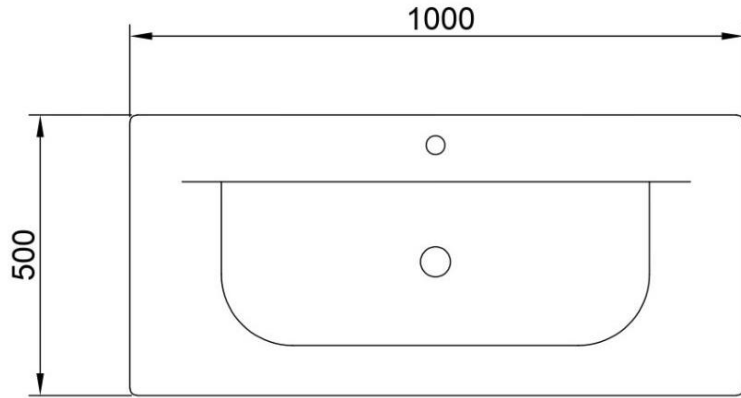

- **LB-SNOW-1200-MC**
Size: 120X45X55 CM
Material :MDF

la belle

- **LB-ARCO-800C-CT**
Size: 81X46X16 CM
Material : Ceramic

- **LB-ARCO-800C-MC**
Size: 79.5X45X53 CM
Material : PLYWOOD

HACOGROUP

- **LB-AARON-800-CT**
Size: 81X46X15 CM
Material : Artificial stone

- **LB-AARON-800-MC**
Size: 80X45X53 CM
Material : PLYWOOD

la belle

HACOGROUP

- **LB-SNOW-1000-CT**
Size: 100X46X17 CM
Material : Ceramic

- **LB-LEISURE-1000C-MC**
Size: 100X45X53 CM
Material : MDF

la belle

HACOGROUP

la belle 

- **LB-DAISY-1000-CT**
Size: 100X50X17 CM
Material : Ceramic

- **LB-DAISY-1000-MC**
Size: 100X48X53 CM
Material : Aluminium

- **LB-DEAN-800-CT**
Size: 80X50X17 CM
Material : Ceramic

- **LB-DEAN-800-MC**
Size: 80X48X53 CM
Material : Aluminum

HACOGROUP

- **LB-CANNOLI-800-CT**
Size: 80X46X17 CM
Material : Artificial stone

- **LB-CANNOLI-800-MC**
Size: 80X45X50 CM
Material : WPC

la belle

HACOGROUP

- **LB-CANNOLI-1000-CT**
Size: 100X50X17 CM
Material : Artificial stone