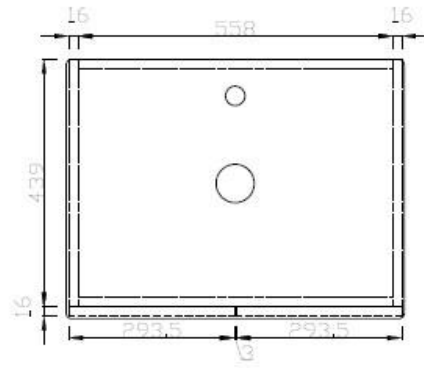

HACOGROUP

- **LB-IVAN-500-CT**
Size: 50X39X15 CM
Material : Ceramic
- **LB-IVAN-500-MC-MD**
Size: 50X39X120 CM
Material : MDF

la belle 

HACOGROUP

- **LB-IVAN-600-CT**
Size: 40X42X15 CM
Material : Ceramic
- **LB-IVAN-600-TB**
Size: 50X39X45 CM
Material : Stone
- **LB-IVAN-600-MC**
Size: 60X52X50 CM
Material : PLYWOOD

la belle 

HACOGROUP

- **LB-MOCCA-600-CT**
Size: 60X39X15 CM
Material : Ceramic
- **LB-MOCCA-600-MC**
Size: 60X39X45 CM
Material : PLYWOOD

Drainage ϕ 67mm
Center of bottom

la belle

- **LB-SNOW-800-CT**
Size: 80X46X13 CM
Material : Glass

- **LB-SNOW-800-MC**
Size: 79X45X52 CM
Material :MDF

HACOGROUP

- **LB-SNOW-1000-CT**
Size: 100X46X17 CM
Material : Ceramic

- **LB-SNOW-1000-MC**
Size: 100X45X51 CM
Material :PLYWOOD

la belle

HACOGROUP

- **LB-SNOW-1200-CT**
Size: 121X46X14 CM
Material : Glass

- **LB-SNOW-1200-MC**
Size: 120X45X55 CM
Material :MDF

la belle

- **LB-ARCO-800C-CT**
Size: 81X46X16 CM
Material : Ceramic

- **LB-ARCO-800C-MC**
Size: 79.5X45X53 CM
Material : PLYWOOD

HACOGROUP

- **LB-AARON-800-CT**
Size: 81X46X15 CM
Material : Artificial stone