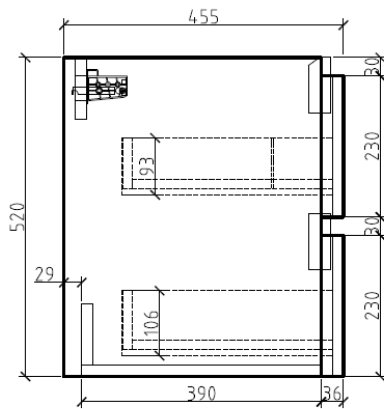

HACOGROUP

- **LB-IVAN-500-CT**
Size: 50X39X15 CM
Material : Ceramic
- **LB-IVAN-500-MC-MD**
Size: 50X39X120 CM
Material : MDF

la belle 

HACOGROUP

- **LB-IVAN-600-CT**
Size: 40X42X15 CM
Material : Ceramic
- **LB-IVAN-600-TB**
Size: 50X39X45 CM
Material : Stone
- **LB-IVAN-600-MC**
Size: 60X52X50 CM
Material : PLYWOOD

la belle 

HACOGROUP

- **LB-MOCCA-600-CT**
Size: 60X39X15 CM
Material : Ceramic
- **LB-MOCCA-600-MC**
Size: 60X39X45 CM
Material : PLYWOOD

Drainage ϕ 67mm
Center of bottom

la belle

- **LB-SNOW-800-CT**
Size: 80X46X13 CM
Material : Glass

- **LB-SNOW-800-MC**
Size: 79X45X52 CM
Material :MDF

HACOGROUP

- **LB-SNOW-1000-CT**
Size: 100X46X17 CM
Material : Ceramic

- **LB-SNOW-1000-MC**
Size: 100X45X51 CM
Material :PLYWOOD

la belle

HACOGROUP

- **LB-SNOW-1200-CT**
Size: 121X46X14 CM
Material : Glass

- **LB-SNOW-1200-MC**
Size: 120X45X55 CM
Material :MDF

la belle

- **LB-ARCO-800C-CT**
Size: 81X46X16 CM
Material : Ceramic

- **LB-ARCO-800C-MC**
Size: 79.5X45X53 CM
Material : PLYWOOD

HACOGROUP

- **LB-AARON-800-CT**
Size: 81X46X15 CM
Material : Artificial stone