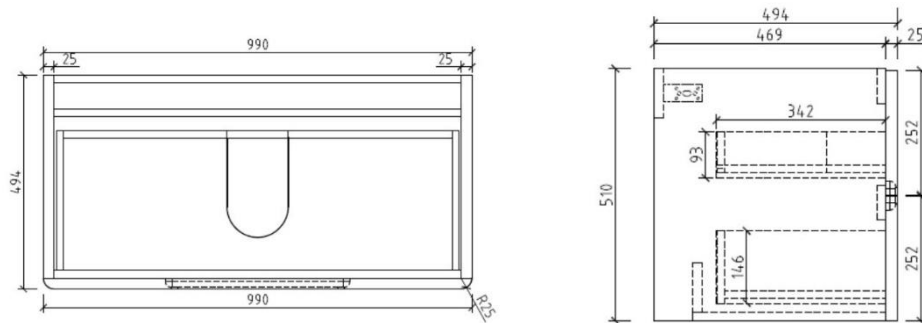

- **LB-CANNOLI-1000-MC**
  Size: 100X49X50 CM
  Material : WPC