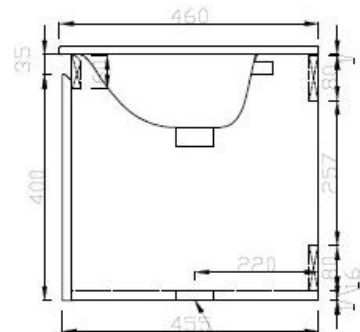

HACOGROUP

- **LB-IVAN-500-CT**
Size: 50X39X15 CM
Material : Ceramic
- **LB-IVAN-500-MC-MD**
Size: 50X39X120 CM
Material : MDF

la belle 

HACOGROUP

- **LB-IVAN-600-CT**
Size: 40X42X15 CM
Material : Ceramic
- **LB-IVAN-600-TB**
Size: 50X39X45 CM
Material : Stone
- **LB-IVAN-600-MC**
Size: 60X52X50 CM
Material : PLYWOOD

la belle 

HACOGROUP

- **LB-MOCCA-600-CT**
Size: 60X39X15 CM
Material : Ceramic
- **LB-MOCCA-600-MC**
Size: 60X39X45 CM
Material : PLYWOOD

Drainage ϕ 67mm
Center of bottom

la belle

- **LB-SNOW-800-CT**
Size: 80X46X13 CM
Material : Glass

- **LB-SNOW-800-MC**
Size: 79X45X52 CM
Material :MDF

HACOGROUP

- **LB-SNOW-1000-CT**
Size: 100X46X17 CM
Material : Ceramic

- **LB-SNOW-1000-MC**
Size: 100X45X51 CM
Material :PLYWOOD

la belle

HACOGROUP

- **LB-SNOW-1200-CT**
Size: 121X46X14 CM
Material : Glass

- **LB-SNOW-1200-MC**
Size: 120X45X55 CM
Material :MDF

la belle

- **LB-ARCO-800C-CT**
Size: 81X46X16 CM
Material : Ceramic

- **LB-ARCO-800C-MC**
Size: 79.5X45X53 CM
Material : PLYWOOD

HACOGROUP

- **LB-AARON-800-CT**
Size: 81X46X15 CM
Material : Artificial stone