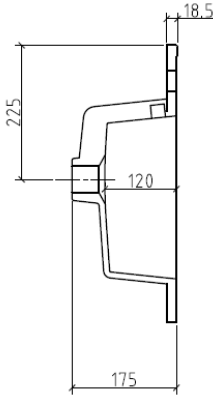

HACOGROUP

- **LB-IVAN-500-CT**
Size: 50X39X15 CM
Material : Ceramic
- **LB-IVAN-500-MC-MD**
Size: 50X39X120 CM
Material : MDF

la belle 

HACOGROUP

- **LB-IVAN-600-CT**
Size: 40X42X15 CM
Material : Ceramic
- **LB-IVAN-600-TB**
Size: 50X39X45 CM
Material : Stone
- **LB-IVAN-600-MC**
Size: 60X52X50 CM
Material : PLYWOOD

la belle 

HACOGROUP

- **LB-MOCCA-600-CT**
Size: 60X39X15 CM
Material : Ceramic
- **LB-MOCCA-600-MC**
Size: 60X39X45 CM
Material : PLYWOOD

Drainage ϕ 67mm
Center of bottom

la belle

- **LB-SNOW-800-CT**
Size: 80X46X13 CM
Material : Glass

- **LB-SNOW-800-MC**
Size: 79X45X52 CM
Material :MDF

HACOGROUP

- **LB-SNOW-1000-CT**
Size: 100X46X17 CM
Material : Ceramic

- **LB-SNOW-1000-MC**
Size: 100X45X51 CM
Material :PLYWOOD

la belle

HACOGROUP

- **LB-SNOW-1200-CT**
Size: 121X46X14 CM
Material : Glass

- **LB-SNOW-1200-MC**
Size: 120X45X55 CM
Material :MDF

la belle

- **LB-ARCO-800C-CT**
Size: 81X46X16 CM
Material : Ceramic

- **LB-ARCO-800C-MC**
Size: 79.5X45X53 CM
Material : PLYWOOD

HACOGROUP

- **LB-AARON-800-CT**
Size: 81X46X15 CM
Material : Artificial stone