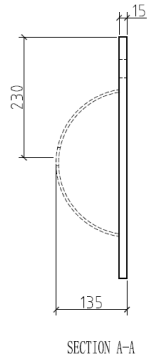

HACOGROUP

- **LB-IVAN-500-CT**
Size: 50X39X15 CM
Material : Ceramic
- **LB-IVAN-500-MC-MD**
Size: 50X39X120 CM
Material : MDF

la belle 

HACOGROUP

- **LB-IVAN-600-CT**
Size: 40X42X15 CM
Material : Ceramic
- **LB-IVAN-600-TB**
Size: 50X39X45 CM
Material : Stone
- **LB-IVAN-600-MC**
Size: 60X52X50 CM
Material : PLYWOOD

la belle 

HACOGROUP

- **LB-MOCCA-600-CT**
Size: 60X39X15 CM
Material : Ceramic
- **LB-MOCCA-600-MC**
Size: 60X39X45 CM
Material : PLYWOOD

Drainage ϕ 67mm
Center of bottom

la belle

- **LB-SNOW-800-CT**
Size: 80X46X13 CM
Material : Glass

- **LB-SNOW-800-MC**
Size: 79X45X52 CM
Material :MDF

HACOGROUP

- **LB-SNOW-1000-CT**
Size: 100X46X17 CM
Material : Ceramic

- **LB-SNOW-1000-MC**
Size: 100X45X51 CM
Material :PLYWOOD

la belle

HACOGROUP

- **LB-SNOW-1200-CT**
Size: 121X46X14 CM
Material : Glass

- **LB-SNOW-1200-MC**
Size: 120X45X55 CM
Material :MDF

la belle

- **LB-ARCO-800C-CT**
Size: 81X46X16 CM
Material : Ceramic

- **LB-ARCO-800C-MC**
Size: 79.5X45X53 CM
Material : PLYWOOD

HACOGROUP

- **LB-AARON-800-CT**
Size: 81X46X15 CM
Material : Artificial stone