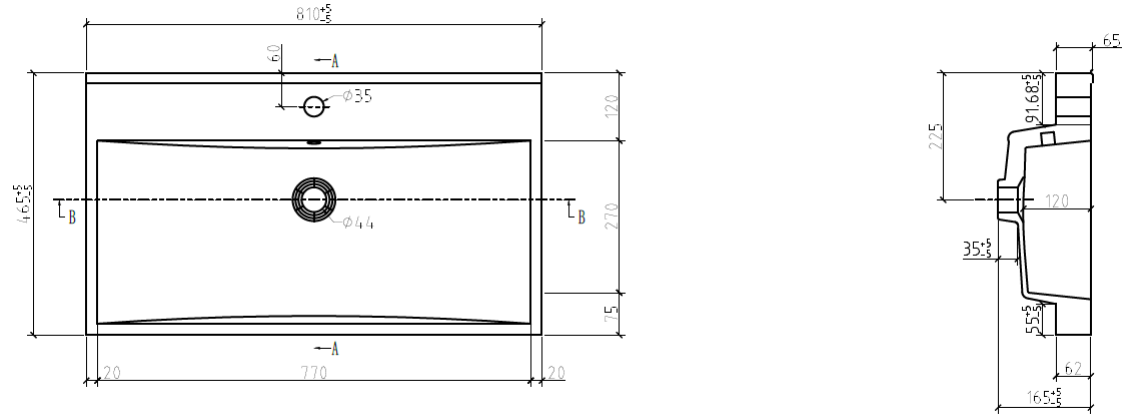

- **LB-SNOW-800-MC**
Size: 79X45X52 CM
Material :MDF

HACOGROUP

- **LB-SNOW-1000-CT**
Size: 100X46X17 CM
Material : Ceramic

- **LB-SNOW-1000-MC**
Size: 100X45X51 CM
Material :PLYWOOD

la belle

HACOGROUP

- **LB-SNOW-1200-CT**
Size: 121X46X14 CM
Material : Glass

- **LB-SNOW-1200-MC**
Size: 120X45X55 CM
Material :MDF

la belle

- **LB-ARCO-800C-CT**
Size: 81X46X16 CM
Material : Ceramic

- **LB-ARCO-800C-MC**
Size: 79.5X45X53 CM
Material : PLYWOOD

HACOGROUP

- **LB-AARON-800-CT**
Size: 81X46X15 CM
Material : Artificial stone

- **LB-AARON-800-MC**
Size: 80X45X53 CM
Material : PLYWOOD

la belle

HACOGROUP

- **LB-SNOW-1000-CT**
Size: 100X46X17 CM
Material : Ceramic

- **LB-LEISURE-1000C-MC**
Size: 100X45X53 CM
Material : MDF

la belle

HACOGROUP

- **LB-CANNOLI-800-CT**
Size: 80X46X17 CM
Material : Artificial stone

- **LB-CANNOLI-800-MC**
Size: 80X45X50 CM
Material : WPC

la belle

HACOGROUP

- **LB-CANNOLI-1000-CT**
Size: 100X50X17 CM
Material : Artificial stone