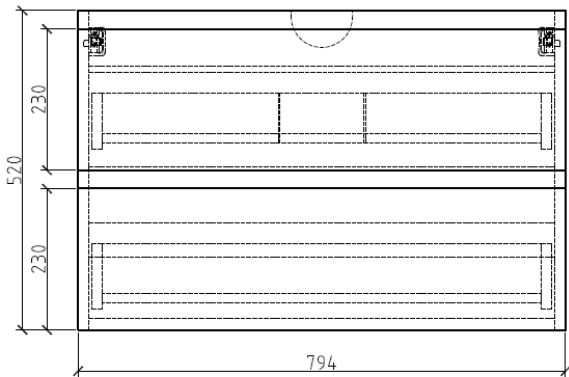

HACOGROUP

- **LB-IVAN-500-CT**
Size: 50X39X15 CM
Material : Ceramic
- **LB-IVAN-500-MC-MD**
Size: 50X39X120 CM
Material : MDF

la belle 

HACOGROUP

- **LB-IVAN-600-CT**
Size: 40X42X15 CM
Material : Ceramic
- **LB-IVAN-600-TB**
Size: 50X39X45 CM
Material : Stone
- **LB-IVAN-600-MC**
Size: 60X52X50 CM
Material : PLYWOOD

la belle 

HACOGROUP

- **LB-MOCCA-600-CT**
Size: 60X39X15 CM
Material : Ceramic
- **LB-MOCCA-600-MC**
Size: 60X39X45 CM
Material : PLYWOOD

Drainage ϕ 67mm
Center of bottom

la belle

- **LB-SNOW-800-CT**
Size: 80X46X13 CM
Material : Glass

- **LB-SNOW-800-MC**
Size: 79X45X52 CM
Material :MDF

HACOGROUP

- **LB-SNOW-1000-CT**
Size: 100X46X17 CM
Material : Ceramic

- **LB-SNOW-1000-MC**
Size: 100X45X51 CM
Material :PLYWOOD

la belle

HACOGROUP

- **LB-SNOW-1200-CT**
Size: 121X46X14 CM
Material : Glass

- **LB-SNOW-1200-MC**
Size: 120X45X55 CM
Material :MDF

la belle

- **LB-ARCO-800C-CT**
Size: 81X46X16 CM
Material : Ceramic

- **LB-ARCO-800C-MC**
Size: 79.5X45X53 CM
Material : PLYWOOD

HACOGROUP

- **LB-AARON-800-CT**
Size: 81X46X15 CM
Material : Artificial stone