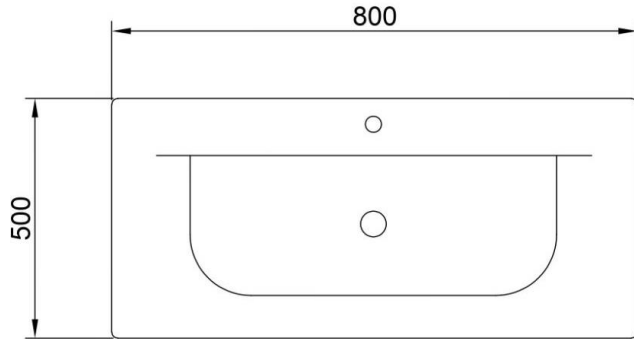

- **LB-SNOW-1200-MC**
Size: 120X45X55 CM
Material :MDF

la belle

- **LB-ARCO-800C-CT**
Size: 81X46X16 CM
Material : Ceramic

- **LB-ARCO-800C-MC**
Size: 79.5X45X53 CM
Material : PLYWOOD

HACOGROUP

- **LB-AARON-800-CT**
Size: 81X46X15 CM
Material : Artificial stone

- **LB-AARON-800-MC**
Size: 80X45X53 CM
Material : PLYWOOD

la belle

HACOGROUP

- **LB-SNOW-1000-CT**
Size: 100X46X17 CM
Material : Ceramic

- **LB-LEISURE-1000C-MC**
Size: 100X45X53 CM
Material : MDF

la belle

HACOGROUP

la belle 

- **LB-DAISY-1000-CT**
Size: 100X50X17 CM
Material : Ceramic

- **LB-DAISY-1000-MC**
Size: 100X48X53 CM
Material : Aluminium

- **LB-DEAN-800-CT**
Size: 80X50X17 CM
Material : Ceramic

- **LB-DEAN-800-MC**
Size: 80X48X53 CM
Material : Aluminum

HACOGROUP

- **LB-CANNOLI-800-CT**
Size: 80X46X17 CM
Material : Artificial stone

- **LB-CANNOLI-800-MC**
Size: 80X45X50 CM
Material : WPC

la belle

HACOGROUP

- **LB-CANNOLI-1000-CT**
Size: 100X50X17 CM
Material : Artificial stone