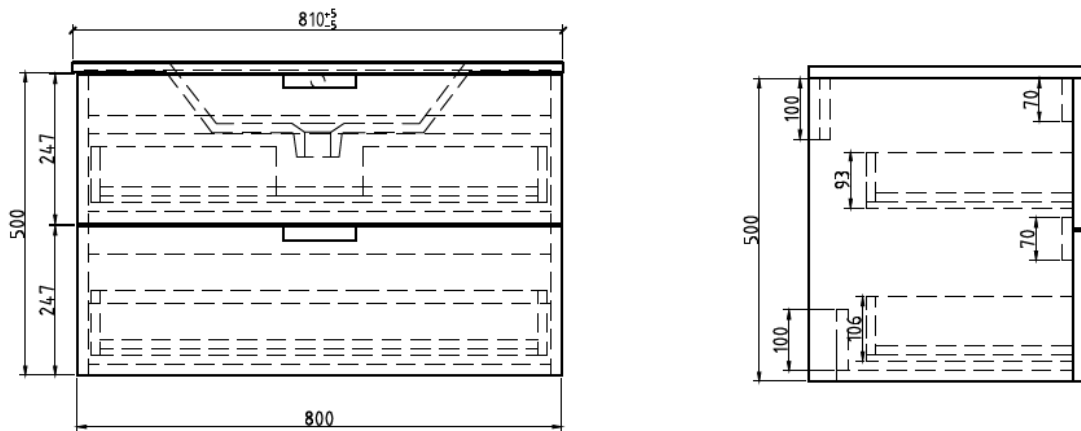

- **LB-SNOW-1200-MC**
Size: 120X45X55 CM
Material :MDF

la belle

- **LB-ARCO-800C-CT**
Size: 81X46X16 CM
Material : Ceramic

- **LB-ARCO-800C-MC**
Size: 79.5X45X53 CM
Material : PLYWOOD

HACOGROUP

- **LB-AARON-800-CT**
Size: 81X46X15 CM
Material : Artificial stone

- **LB-AARON-800-MC**
Size: 80X45X53 CM
Material : PLYWOOD

la belle

HACOGROUP

- **LB-SNOW-1000-CT**
Size: 100X46X17 CM
Material : Ceramic

- **LB-LEISURE-1000C-MC**
Size: 100X45X53 CM
Material : MDF

la belle

HACOGROUP

la belle 

- **LB-DAISY-1000-CT**
Size: 100X50X17 CM
Material : Ceramic

- **LB-DAISY-1000-MC**
Size: 100X48X53 CM
Material : Aluminium

- **LB-DEAN-800-CT**
Size: 80X50X17 CM
Material : Ceramic

- **LB-DEAN-800-MC**
Size: 80X48X53 CM
Material : Aluminum

HACOGROUP

- **LB-CANNOLI-800-CT**
Size: 80X46X17 CM
Material : Artificial stone

- **LB-CANNOLI-800-MC**
Size: 80X45X50 CM
Material : WPC

la belle

HACOGROUP

- **LB-CANNOLI-1000-CT**
Size: 100X50X17 CM
Material : Artificial stone