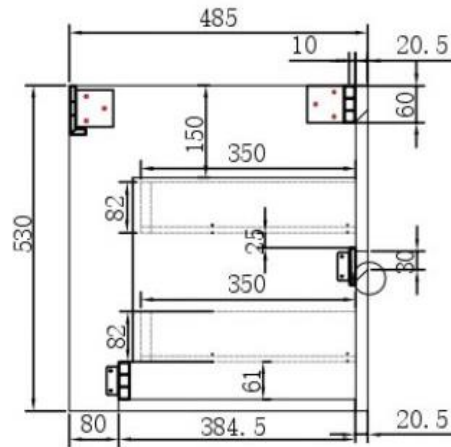

- **LB-SNOW-1200-MC**
Size: 120X45X55 CM
Material :MDF

la belle

- **LB-ARCO-800C-CT**
Size: 81X46X16 CM
Material : Ceramic

- **LB-ARCO-800C-MC**
Size: 79.5X45X53 CM
Material : PLYWOOD

HACOGROUP

- **LB-AARON-800-CT**
Size: 81X46X15 CM
Material : Artificial stone

- **LB-AARON-800-MC**
Size: 80X45X53 CM
Material : PLYWOOD

la belle

HACOGROUP

- **LB-SNOW-1000-CT**
Size: 100X46X17 CM
Material : Ceramic

- **LB-LEISURE-1000C-MC**
Size: 100X45X53 CM
Material : MDF

la belle

HACOGROUP

la belle 

- **LB-DAISY-1000-CT**
Size: 100X50X17 CM
Material : Ceramic

- **LB-DAISY-1000-MC**
Size: 100X48X53 CM
Material : Aluminium

- **LB-DEAN-800-CT**
Size: 80X50X17 CM
Material : Ceramic

- **LB-DEAN-800-MC**
Size: 80X48X53 CM
Material : Aluminum

HACOGROUP

- **LB-CANNOLI-800-CT**
Size: 80X46X17 CM
Material : Artificial stone

- **LB-CANNOLI-800-MC**
Size: 80X45X50 CM
Material : WPC

la belle

HACOGROUP

- **LB-CANNOLI-1000-CT**
Size: 100X50X17 CM
Material : Artificial stone