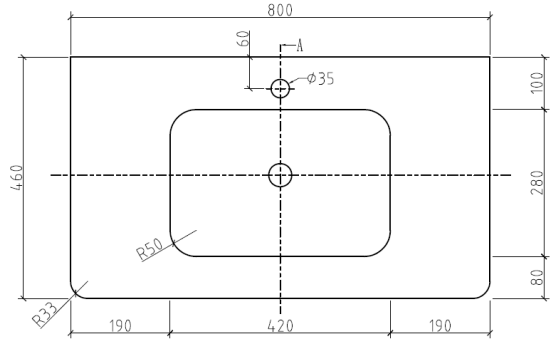

HACOGROUP

- **LB-IVAN-500-CT**
Size: 50X39X15 CM
Material : Ceramic
- **LB-IVAN-500-MC-MD**
Size: 50X39X120 CM
Material : MDF

la belle 

HACOGROUP

- **LB-IVAN-600-CT**
Size: 40X42X15 CM
Material : Ceramic
- **LB-IVAN-600-TB**
Size: 50X39X45 CM
Material : Stone
- **LB-IVAN-600-MC**
Size: 60X52X50 CM
Material : PLYWOOD

la belle 

HACOGROUP

- **LB-MOCCA-600-CT**
Size: 60X39X15 CM
Material : Ceramic
- **LB-MOCCA-600-MC**
Size: 60X39X45 CM
Material : PLYWOOD

Drainage ϕ 67mm
Center of bottom

la belle

- **LB-SNOW-800-CT**
Size: 80X46X13 CM
Material : Glass

- **LB-SNOW-800-MC**
Size: 79X45X52 CM
Material :MDF

HACOGROUP

- **LB-SNOW-1000-CT**
Size: 100X46X17 CM
Material : Ceramic

- **LB-SNOW-1000-MC**
Size: 100X45X51 CM
Material :PLYWOOD

la belle

HACOGROUP

- **LB-SNOW-1200-CT**
Size: 121X46X14 CM
Material : Glass

HACOGROUP

- **LB-CANNOLI-800-CT**
Size: 80X46X17 CM
Material : Artificial stone

- **LB-CANNOLI-800-MC**
Size: 80X45X50 CM
Material : WPC

la belle

HACOGROUP

- **LB-CANNOLI-1000-CT**
Size: 100X50X17 CM
Material : Artificial stone