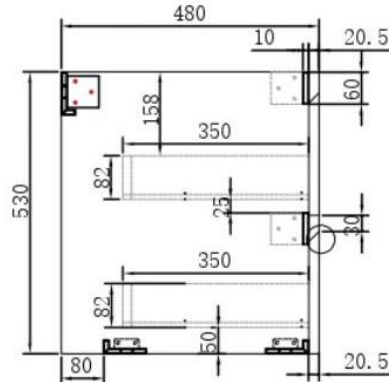

- **LB-SNOW-1200-MC**
Size: 120X45X55 CM
Material :MDF

la belle

- **LB-ARCO-800C-CT**
Size: 81X46X16 CM
Material : Ceramic

- **LB-ARCO-800C-MC**
Size: 79.5X45X53 CM
Material : PLYWOOD

HACOGROUP

- **LB-AARON-800-CT**
Size: 81X46X15 CM
Material : Artificial stone

- **LB-AARON-800-MC**
Size: 80X45X53 CM
Material : PLYWOOD

la belle

HACOGROUP

- **LB-SNOW-1000-CT**
Size: 100X46X17 CM
Material : Ceramic

- **LB-LEISURE-1000C-MC**
Size: 100X45X53 CM
Material : MDF

la belle

HACOGROUP

la belle 

- **LB-DAISY-1000-CT**
Size: 100X50X17 CM
Material : Ceramic

- **LB-DAISY-1000-MC**
Size: 100X48X53 CM
Material : Aluminium

- **LB-DEAN-800-CT**
Size: 80X50X17 CM
Material : Ceramic

- **LB-DEAN-800-MC**
Size: 80X48X53 CM
Material : Aluminum

HACOGROUP

- **LB-CANNOLI-800-CT**
Size: 80X46X17 CM
Material : Artificial stone

- **LB-CANNOLI-800-MC**
Size: 80X45X50 CM
Material : WPC

la belle

HACOGROUP

- **LB-CANNOLI-1000-CT**
Size: 100X50X17 CM
Material : Artificial stone