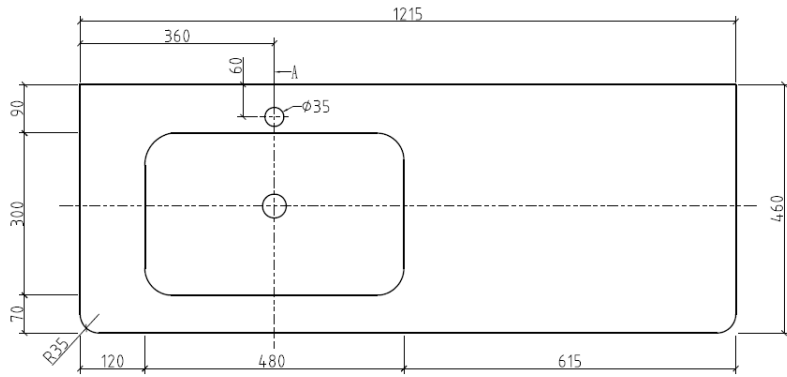

la belle 

HACOGROUP

- **LB-MOCCA-600-CT**
Size: 60X39X15 CM
Material : Ceramic
- **LB-MOCCA-600-MC**
Size: 60X39X45 CM
Material : PLYWOOD

Drainage ϕ 67mm
Center of bottom

la belle

- **LB-SNOW-800-CT**
Size: 80X46X13 CM
Material : Glass

- **LB-SNOW-800-MC**
Size: 79X45X52 CM
Material :MDF

HACOGROUP

- **LB-SNOW-1000-CT**
Size: 100X46X17 CM
Material : Ceramic

- **LB-SNOW-1000-MC**
Size: 100X45X51 CM
Material :PLYWOOD

la belle

HACOGROUP

- **LB-SNOW-1200-CT**
Size: 121X46X14 CM
Material : Glass

- **LB-SNOW-1200-MC**
Size: 120X45X55 CM
Material :MDF

la belle

- **LB-ARCO-800C-CT**
Size: 81X46X16 CM
Material : Ceramic

- **LB-ARCO-800C-MC**
Size: 79.5X45X53 CM
Material : PLYWOOD

HACOGROUP

- **LB-AARON-800-CT**
Size: 81X46X15 CM
Material : Artificial stone

HACOGROUP

la belle 

- **LB-DAISY-1000-CT**
Size: 100X50X17 CM
Material : Ceramic

- **LB-DAISY-1000-MC**
Size: 100X48X53 CM
Material : Aluminium

- **LB-DEAN-800-CT**
Size: 80X50X17 CM
Material : Ceramic

- **LB-DEAN-800-MC**
Size: 80X48X53 CM
Material : Aluminum