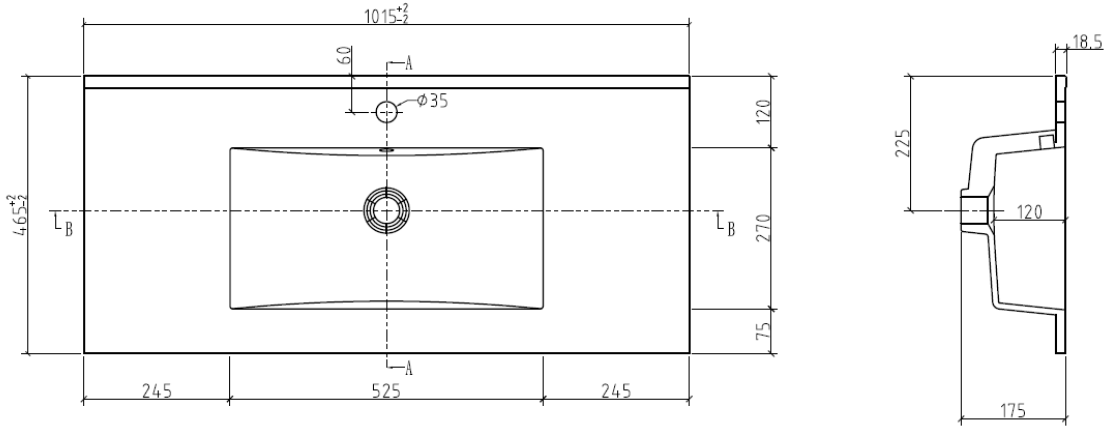

- **LB-SNOW-1200-MC**
Size: 120X45X55 CM
Material :MDF

la belle

- **LB-ARCO-800C-CT**
Size: 81X46X16 CM
Material : Ceramic

- **LB-ARCO-800C-MC**
Size: 79.5X45X53 CM
Material : PLYWOOD

HACOGROUP

- **LB-AARON-800-CT**
Size: 81X46X15 CM
Material : Artificial stone

- **LB-AARON-800-MC**
Size: 80X45X53 CM
Material : PLYWOOD

la belle

HACOGROUP

- **LB-SNOW-1000-CT**
Size: 100X46X17 CM
Material : Ceramic

- **LB-LEISURE-1000C-MC**
Size: 100X45X53 CM
Material : MDF

la belle

HACOGROUP

la belle 

- **LB-DAISY-1000-CT**
Size: 100X50X17 CM
Material : Ceramic

- **LB-DAISY-1000-MC**
Size: 100X48X53 CM
Material : Aluminium

- **LB-DEAN-800-CT**
Size: 80X50X17 CM
Material : Ceramic

- **LB-DEAN-800-MC**
Size: 80X48X53 CM
Material : Aluminum

HACOGROUP

- **LB-CANNOLI-800-CT**
Size: 80X46X17 CM
Material : Artificial stone

- **LB-CANNOLI-800-MC**
Size: 80X45X50 CM
Material : WPC

la belle

HACOGROUP

- **LB-CANNOLI-1000-CT**
Size: 100X50X17 CM
Material : Artificial stone