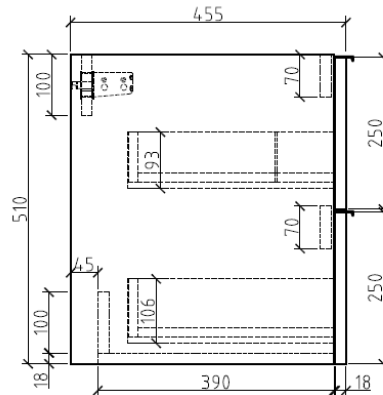

- **LB-SNOW-800-MC**
Size: 79X45X52 CM
Material :MDF

HACOGROUP

- **LB-SNOW-1000-CT**
Size: 100X46X17 CM
Material : Ceramic

- **LB-SNOW-1000-MC**
Size: 100X45X51 CM
Material :PLYWOOD

la belle

HACOGROUP

- **LB-SNOW-1200-CT**
Size: 121X46X14 CM
Material : Glass

- **LB-SNOW-1200-MC**
Size: 120X45X55 CM
Material :MDF

la belle

- **LB-ARCO-800C-CT**
Size: 81X46X16 CM
Material : Ceramic

- **LB-ARCO-800C-MC**
Size: 79.5X45X53 CM
Material : PLYWOOD

HACOGROUP

- **LB-AARON-800-CT**
Size: 81X46X15 CM
Material : Artificial stone

HACOGROUP

la belle 

- **LB-DAISY-1000-CT**
Size: 100X50X17 CM
Material : Ceramic

- **LB-DAISY-1000-MC**
Size: 100X48X53 CM
Material : Aluminium

- **LB-DEAN-800-CT**
Size: 80X50X17 CM
Material : Ceramic

- **LB-DEAN-800-MC**
Size: 80X48X53 CM
Material : Aluminum

HACOGROUP

- **LB-CANNOLI-800-CT**
Size: 80X46X17 CM
Material : Artificial stone

- **LB-CANNOLI-800-MC**
Size: 80X45X50 CM
Material : WPC

la belle

HACOGROUP

- **LB-CANNOLI-1000-CT**
Size: 100X50X17 CM
Material : Artificial stone