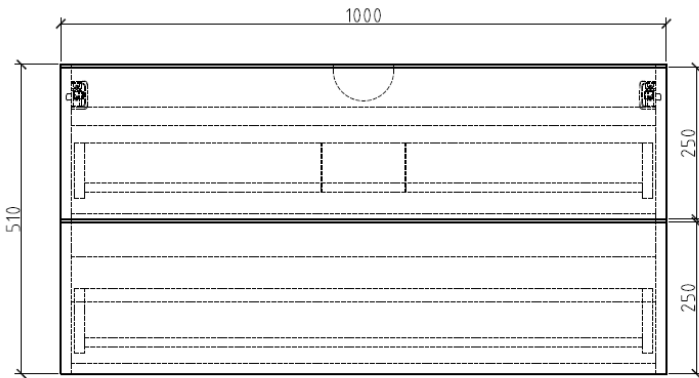

la belle 

HACOGROUP

- **LB-MOCCA-600-CT**
Size: 60X39X15 CM
Material : Ceramic
- **LB-MOCCA-600-MC**
Size: 60X39X45 CM
Material : PLYWOOD

Drainage ϕ 67mm
Center of bottom

la belle

- **LB-SNOW-800-CT**
Size: 80X46X13 CM
Material : Glass

- **LB-SNOW-800-MC**
Size: 79X45X52 CM
Material :MDF

HACOGROUP

- **LB-SNOW-1000-CT**
Size: 100X46X17 CM
Material : Ceramic

- **LB-SNOW-1000-MC**
Size: 100X45X51 CM
Material :PLYWOOD

la belle

HACOGROUP

- **LB-SNOW-1200-CT**
Size: 121X46X14 CM
Material : Glass

- **LB-SNOW-1200-MC**
Size: 120X45X55 CM
Material :MDF

la belle

- **LB-ARCO-800C-CT**
Size: 81X46X16 CM
Material : Ceramic

- **LB-ARCO-800C-MC**
Size: 79.5X45X53 CM
Material : PLYWOOD

HACOGROUP

- **LB-AARON-800-CT**
Size: 81X46X15 CM
Material : Artificial stone

- **LB-AARON-800-MC**
Size: 80X45X53 CM
Material : PLYWOOD

la belle

HACOGROUP

- **LB-SNOW-1000-CT**
Size: 100X46X17 CM
Material : Ceramic

- **LB-LEISURE-1000C-MC**
Size: 100X45X53 CM
Material : MDF

la belle