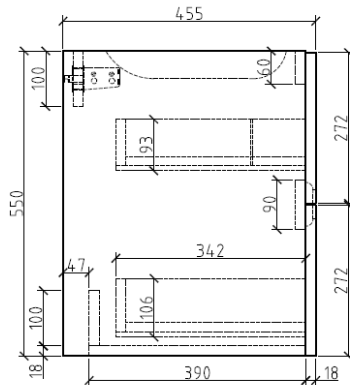

la belle 

HACOGROUP

- **LB-MOCCA-600-CT**
Size: 60X39X15 CM
Material : Ceramic
- **LB-MOCCA-600-MC**
Size: 60X39X45 CM
Material : PLYWOOD

Drainage ϕ 67mm
Center of bottom

la belle

- **LB-SNOW-800-CT**
Size: 80X46X13 CM
Material : Glass

- **LB-SNOW-800-MC**
Size: 79X45X52 CM
Material :MDF

HACOGROUP

- **LB-SNOW-1000-CT**
Size: 100X46X17 CM
Material : Ceramic

- **LB-SNOW-1000-MC**
Size: 100X45X51 CM
Material :PLYWOOD

la belle

HACOGROUP

- **LB-SNOW-1200-CT**
Size: 121X46X14 CM
Material : Glass

- **LB-SNOW-1200-MC**
Size: 120X45X55 CM
Material :MDF

la belle

- **LB-ARCO-800C-CT**
Size: 81X46X16 CM
Material : Ceramic

- **LB-ARCO-800C-MC**
Size: 79.5X45X53 CM
Material : PLYWOOD

HACOGROUP

- **LB-AARON-800-CT**
Size: 81X46X15 CM
Material : Artificial stone

- **LB-AARON-800-MC**
Size: 80X45X53 CM
Material : PLYWOOD

la belle

HACOGROUP

- **LB-SNOW-1000-CT**
Size: 100X46X17 CM
Material : Ceramic

- **LB-LEISURE-1000C-MC**
Size: 100X45X53 CM
Material : MDF

la belle