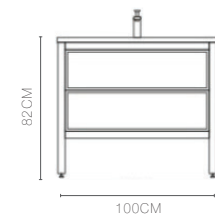

- Waterproof
- Formadehyde Free
- Soft close
- Up to 200 kg
- Lacquering for High-End Furniture
- Non-Toxic use certified by CARB2
- Certified Environmental Protection

DEXTER

D SOLID SURFACE WASHBASIN

LB-DEXTER-1000N-CT 100 x 47 x 15CM

MATT FINISH

D BASE UNIT FOR WASHBASIN

2 SOFT CLOSE DRAWERS

LB-DEXTER-1000N-MC 100 x 47 x 82CM

WATERPROOF PLYWOOD | OAK VENEER