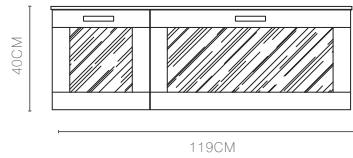

RIYAL

SOLID SURFACE WASHBASIN

LB-RIYAL-1200-CT 120 x 47 x 15CM

MATT FINISH

BASE UNIT FOR WASHBASIN WOOD FRAME + GLASS DRAWERS

LB-RIYAL-1200-MC 119 x 46.5 x 40CM

Formaldehyde Free

Soft close

Up to 200 kg

Lacquering
for High-End Furniture

Non-Toxic use
certified by CARB2

Certified Environmental
Protection