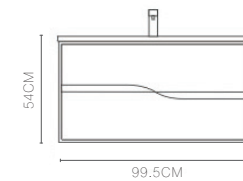

LEISURE

RESIN WASHBASIN

LB-LEISURE-1000B-CT 100 x 47 x 15CM

BASE UNIT FOR WASHBASIN

2 SOFT CLOSE DRAWERS

LB-LEISURE-1000B-MC 99.5 x 47.7 x 54CM

WATERPROOF PLYWOOD | GLOSSY

Waterproof

Formaldehyde Free

Soft close

Up to 200 kg

Lacquering
for High-End Furniture

Non-Toxic use
certified by CARB2

Certified Environmental
Protection