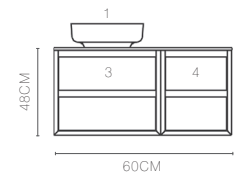

4 BASE UNIT FOR WASHBASIN

2 SOFT CLOSE DRAWERS

B040001G 40 x 48 x 48CM

MDF | GLOSSY FINISH