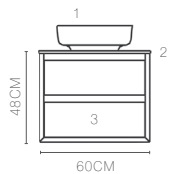

MILLIE

CERAMIC TABLE TOP WASHBASIN

W000002 48 x 38 x 14CM

T-TOP TABLE

T000002 62 x 49 x 2CM

BASE UNIT FOR WASHBASIN

2 SOFT CLOSE DRAWERS

B060002G 60 x 48 x 48CM

MDF | GLOSSY