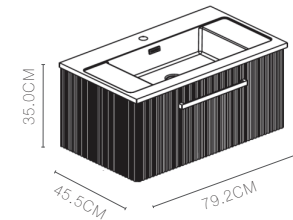

## RESIN WASHBASIN

WOW2011-B800 80.0 x 46.0 x 16.0CM

RESIN

## BASE UNIT FOR WASHBASIN

DRAWER SMOOTH CLOSE

WOW2011-C800 79.2 x 45.5 x 35.0CM

GROOVED MDF