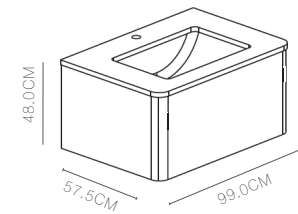

## QUART STONE WASHBASIN

RAE-1000-CT 100.0 x 58.0 x 20.0CM

CERAMIC

---

## BASE UNIT FOR WASHBASIN

DRAWER SMOOTH CLOSE

RAE-1000-MC 99.0 x 57.5 x 48.0CM

PLYWOD