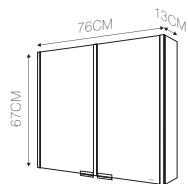

EMILY

CABINET MIRROR DOUBLE DOORS

LB-CB-LV-04 76 x 67CM

MATTE ALUMINUM LED
SWITCH TYPE : IR SENSOR

- 2 Slot Storages
- SMSD 2835 96 LEDs/m
- IR MOTION SENSOR
- INTERNATIONAL TRAVEL SOCKET
- BLUM HINGES