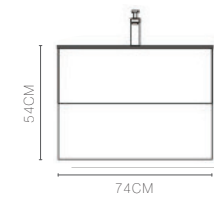

BASE UNIT FOR WASHBASIN

2 SOFT CLOSE DRAWERS

LB-BLANEHE-750-MC 74 x 46 x 54CM

WATERPROOF PLYWOOD | OAK VENEER