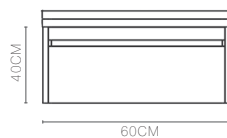

BASE UNIT FOR WASHBASIN

1 SOFT CLOSE DRAWER

B060003G 59 x 45.5 x 40CM

MDF | GLOSSY