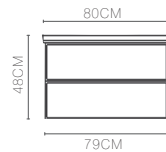

BASE UNIT FOR WASHBASIN

2 SOFT CLOSE DRAWERS

B080002G 79 x 45 x 48CM

MDF | MATT FINISH