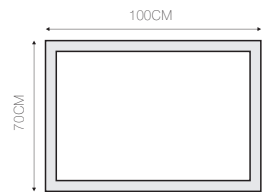

REBECCA

LED ALUMINIUM MIRROR

LB-MR-DL-03D-W 100 x 30 x 70CM

MATTE ALUMINIUM LED
SWITCH TYPE : IR SENSOR

BIANCA

LED MIRROR WITH MAGNIFY

LB-MR-TH-45C 90 x 60CM

3X MAGNIFY MATTE ALUMINIUM LED
SWITCH TYPE : IR SENSOR

ALESSIA

SMART LED MIRROR

LB-MR-LED-12-MFC 100 x 70CM

WHITE PAINTED IRON FRAME LED TOUCH SENSOR