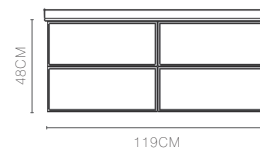

DOUBLE RESIN WASHBASIN

W120001 120 x 46 x 15.5CM

BASE UNIT FOR WASHBASIN

4 DRAWERS

B120001G 119 x 45.5 x 48CM

MDF | GLOSSY FINISH