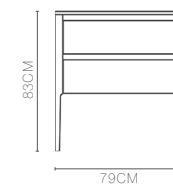

BASE UNIT FOR WASHBASIN

2 SOFT CLOSE DRAWERS

W080001 79 x 45.3 x 83CM

MDF | GLOSSY