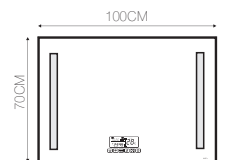

ALESSIA

SMART LED MIRROR

LB-MR-LED-12-MFC 100 x 70CM

WHITE PAINTED IRON FRAME LED TOUCH SENSOR