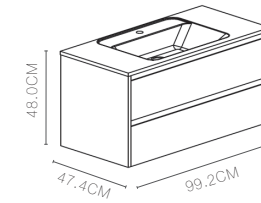

## RESIN WASHBASIN

WOW2008-B1000 100.4 x 48.0 x 16.3CM

RESIN

## BASE UNIT FOR WASHBASIN

DRAWER SMOOTH CLOSE

WOW2008-C1000 99.2 x 47.4 x 48.0CM

MDF WITH MARBLE PRINTING