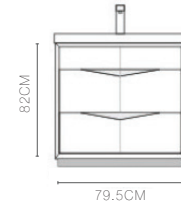

- Waterproof
- Formadehyde Free
- Soft close
- Up to 200 kg
- Lacquering for High-End Furniture
- Non-Toxic use certified by CARB2
- Certified Environmental Protection