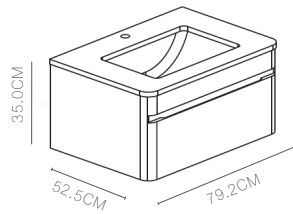

## CERAMIC WASHBASIN WITH MARBLE MESA

WOW2012-B750 80.0 x 53.0 x 21.8CM

CERAMIC

## BASE UNIT FOR WASHBASIN DRAWERS SMOOTH CLOSE

WOW2012-C750 79.2 x 52.5 x 35.0CM

MDF