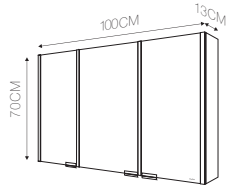

ELENA

CABINET MIRROR 3 DOORS

LB-CB-LV-20 100 x 70CM

ALUMINUM MIRROR CABINET MATTE WITH LED
SWITCH TYPE : IR SENSOR

- 3 Slot Storages
- SMSD 2835 96 LEDs/m
- IR MOTION SENSOR
- 110 Degree Open
- BLUM HINGES
- INTERNATIONAL TRAVEL SOCKET