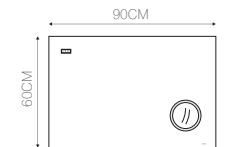

BIANCA

LED MIRROR WITH MAGNIFY

LB-MR-TH-45C 90 x 60CM

3X MAGNIFY MATTE ALUMINIUM LED
SWITCH TYPE : IR SENSOR