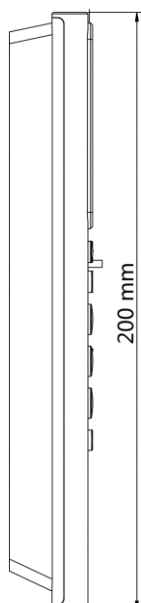

Language	English, Spanish (South America), Arabic, Thai, Indonesian, Russian, Vietnamese, Portuguese (Brazil), Korean, Japanese
Keypad	Support

▪ **Available Model**

DS-K1T321MX

▪ **Dimension**