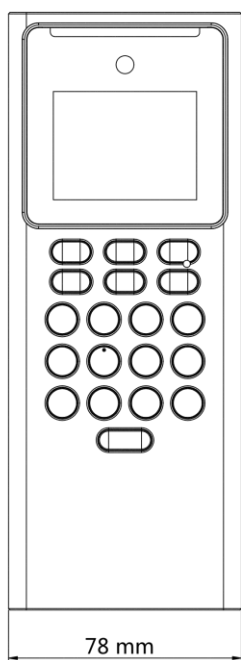

Language	English, Spanish (South America), Arabic, Thai, Indonesian, Russian, Vietnamese, Portuguese (Brazil), Korean, Japanese
Keypad	Support

▪ **Available Model**

DS-K1T321MX

▪ **Dimension**