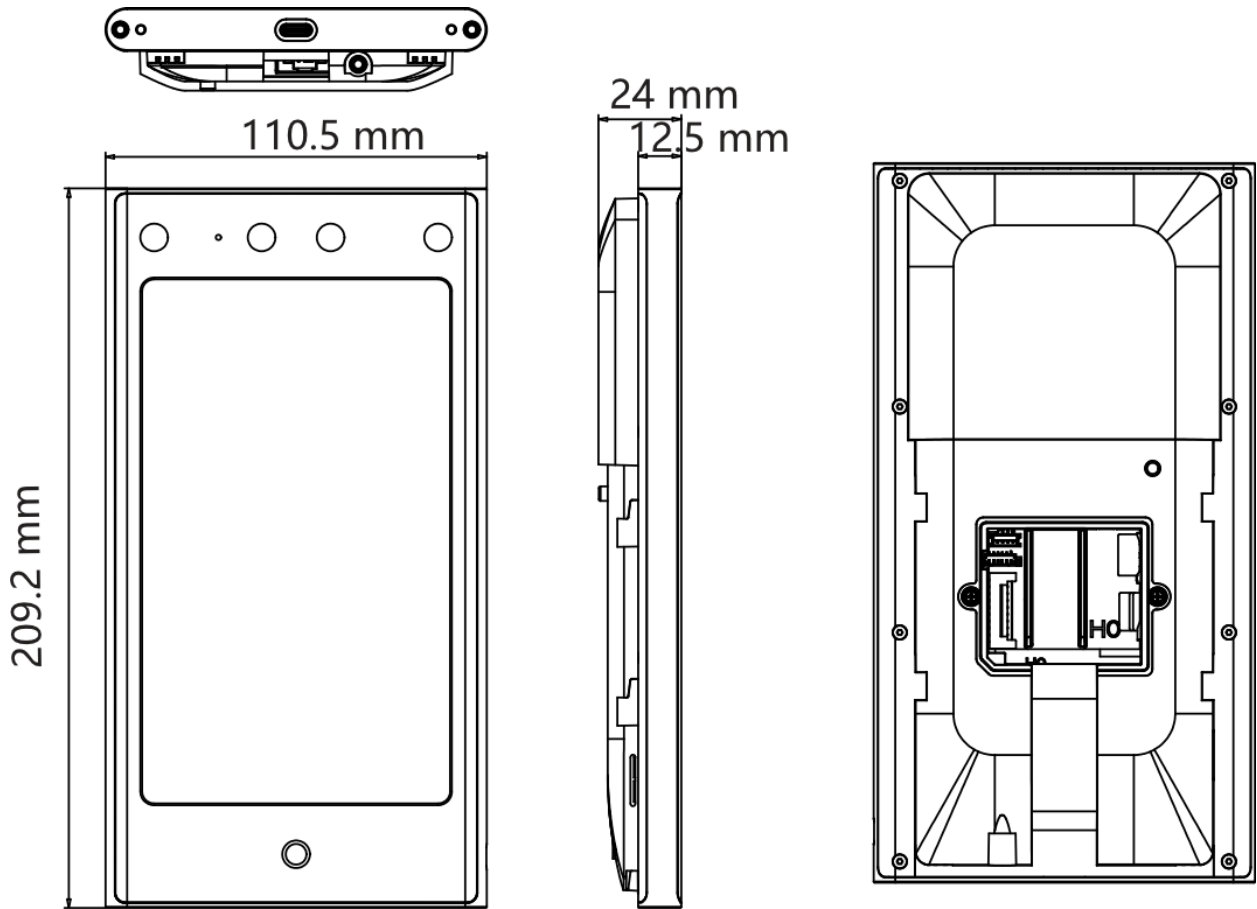

▪ Dimension