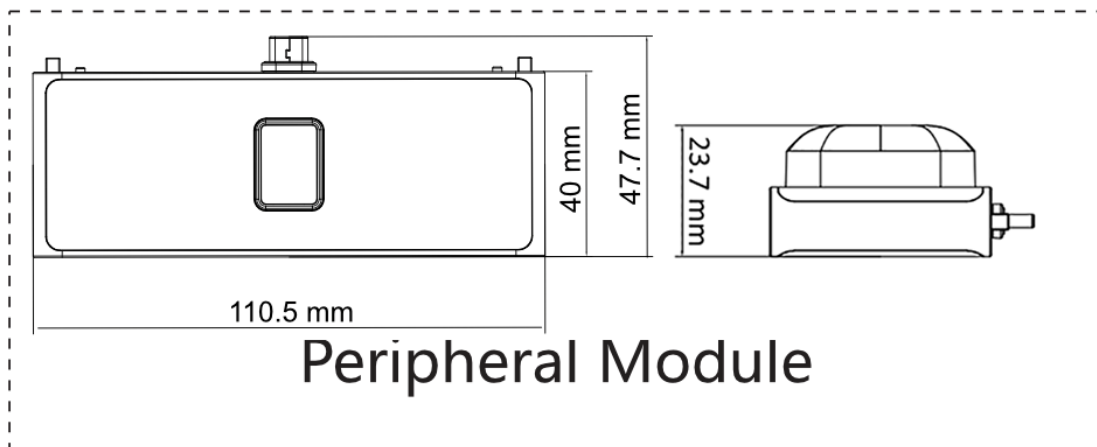

▪ Dimension