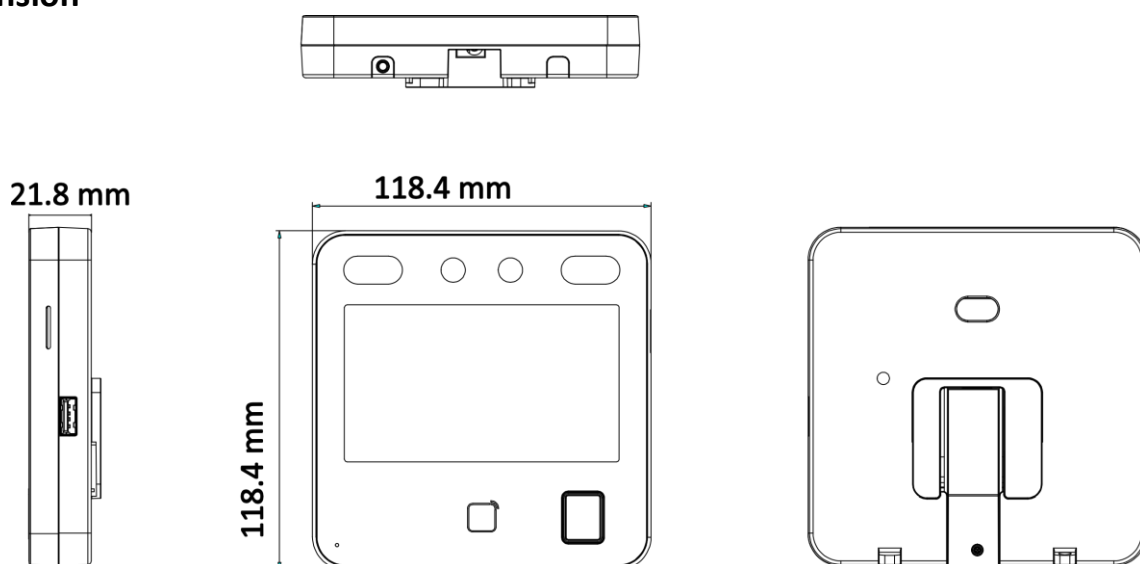

Working temperature	-10 °C to 40 °C (14 °F to 104 °F)
Working humidity	0 to 90% (No condensing)
Dimensions	118.4 mm × 118.4 mm × 21.8 mm (4.66" × 4.66" × 0.86")
Application environment	Indoor
Installation	Wall Mounting; Base Mounting
Weight	Gross weight: 0.71 kg (1.57 lbs) Net weight: 0.23 kg (0.51 lbs)
Language	English, Spanish (South America), Arabic, Thai, Indonesian, Russian, Vietnamese, Portuguese (Brazil), Korean; Japanese

▪ **Available Model**

DS-K1T343MFWX

▪ **Dimension**