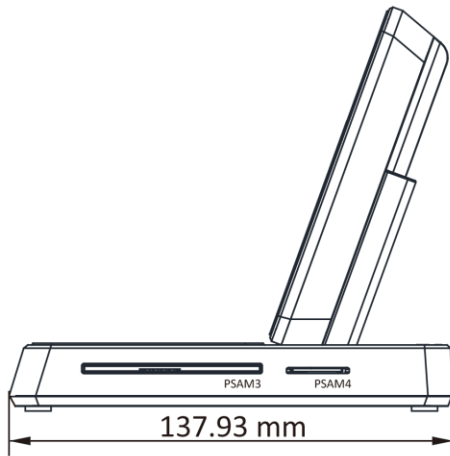

▪ Available Model

DS-K1F600U-D6E-F

▪ Dimension