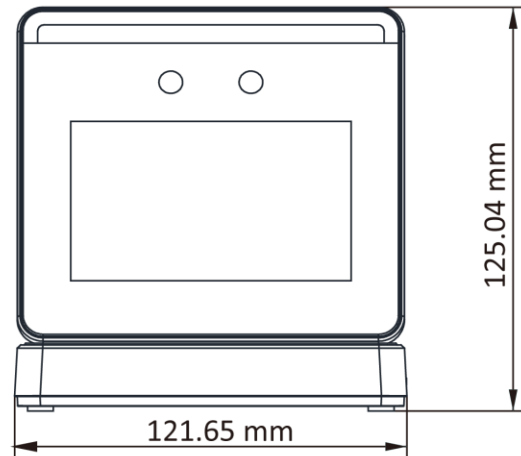

▪ Available Model

DS-K1F600U-D6E-F

▪ Dimension