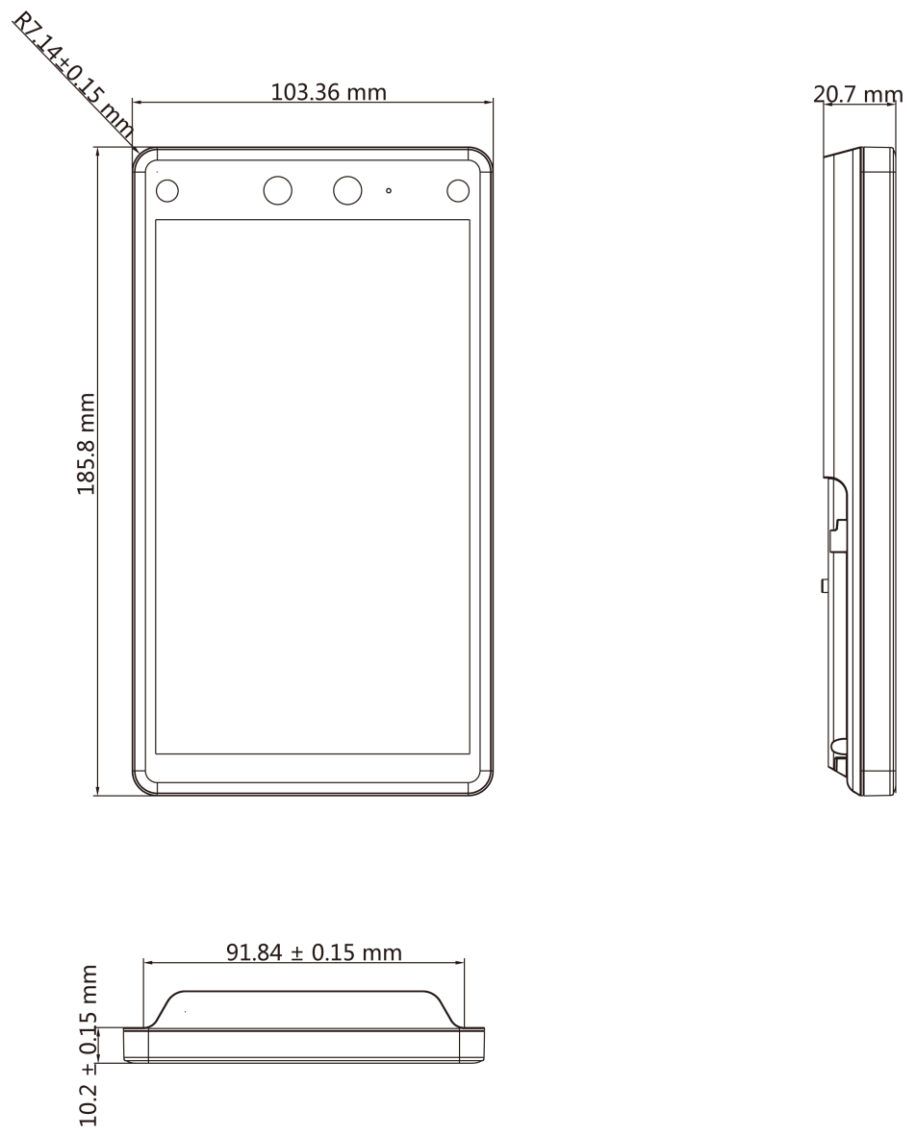

Language	English, Spanish (South America), Arabic, Thai, Indonesian, Russian, Vietnamese, Portuguese (Brazil)
Platform	Hik-ProConnect and HikCentral Professional

▪ Available Model

DS-K1T672MW

▪ Dimension