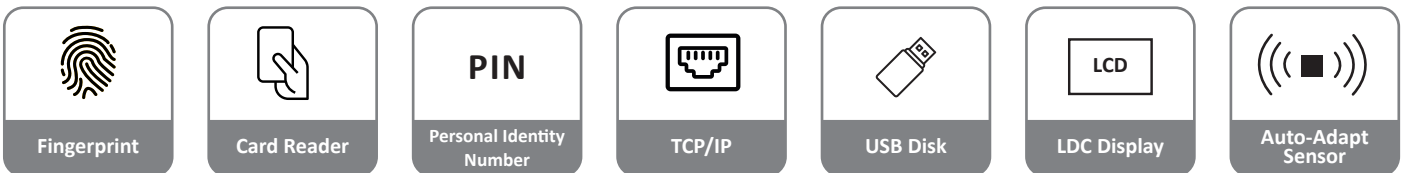

Trusted by Professionals Since 1989

BioCentrix C6 Fingerprint Reader

C6 is an optical fingerprint reader with built-in card reading module. C6 captures and stores fingerprint images to use as templates to verify each specific finger's unique ridge pattern. All fingerprint templates can be downloaded and uploaded to the template management software via TCP/IP configuration. C6 is compatible with all ELID access controllers to provide a complete access management system.

PRODUCTS FEATURES:

- Storage capacity: 3,000 fingerprint templates, 3,000 cards and 3,000 passwords
- Built-in card reader module (EM/MIFARE, depending on the type of card reader used)
- Multiple verification mode: fingerprint, password, card
- Fast verification time
- Large colour LCD display
- Intuitive operation and installation
- WIFI Enabled (For specific models only)
- Fingerprint templates can be downloaded and uploaded via TCP/IP
- Fingerprint templates/cards/passwords can be edited directly on the device
- Compatible with all ELID access controllers

SPECIFICATIONS

Fingerprint Capacity: 3,000
Card Capacity: 3,000
Password Capacity: 3,000
Fingerprint Verification: 1:1, 1:N
Working Mode: Online/Offline
Verification Mode: Fingerprint, ID Card, Password, FP+Card, PIN+Card, FP+PIN+Card
Verification Time: < 1 second
False Rejection Rate: < 0.01%
False Acceptance Rate: < 0.0001%
Fingerprint Sensor: Optical Sensor, 500dpi
Screen: 3 inches (Colour LCD Display)