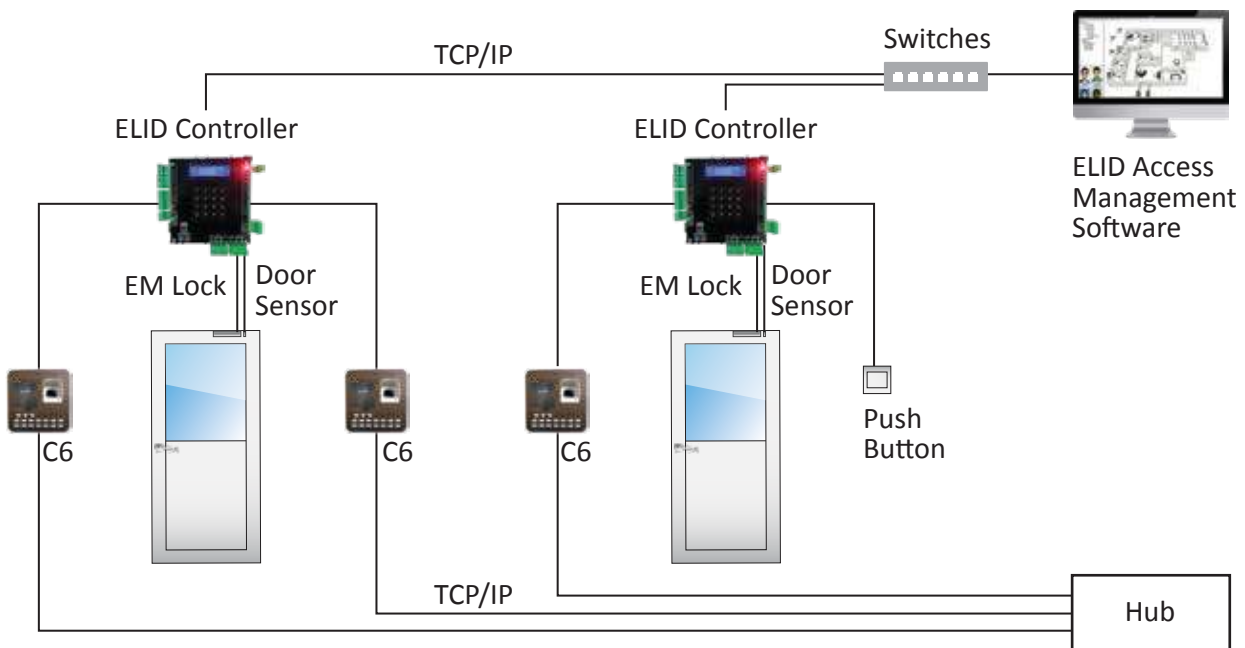

SPECIFICATIONS

Fingerprint Capacity: 3,000
Card Capacity: 3,000
Password Capacity: 3,000
Fingerprint Verification: 1:1, 1:N
Working Mode: Online/Offline
Verification Mode: Fingerprint, ID Card, Password, FP+Card, PIN+Card, FP+PIN+Card
Verification Time: < 1 second
False Rejection Rate: < 0.01%
False Acceptance Rate: < 0.0001%
Fingerprint Sensor: Optical Sensor, 500dpi
Screen: 3 inches (Colour LCD Display)

Display Language: English
Communication (Template Management): TCP/IP, USB Disk
Communication (Access Controller): Wiegand-26/ Wiegand-34
Working Humidity: 20%-60%
Working Temperature: 0°C - 50°C
Power Supply : 12VDC
Idle Current : 400mA
Working Current : 500mA
Sound Indicator : Buzzer, Voice
Battery Back-up : No
Dimension : 86 x 86 x 30mm

CONFIGURATION

ORDERING INFORMATION

SBERC6E01	BioCentrix C6 Fingerprint Reader with EM Module
SBERC6EW1	BioCentrix C6 Fingerprint Reader with EM Module, WIFI support
SBERC6M01	BioCentrix C6 Fingerprint Reader with Mifare Module
SBERC6U01	BioCentrix C6 USB Fingerprint Reader (enrolment device)

For more information: Check out the website at www.elid.com, or contact our dealers. ELID has a policy of continuous research and development, and reserves the right to change specifications without notice.

www.elid.com