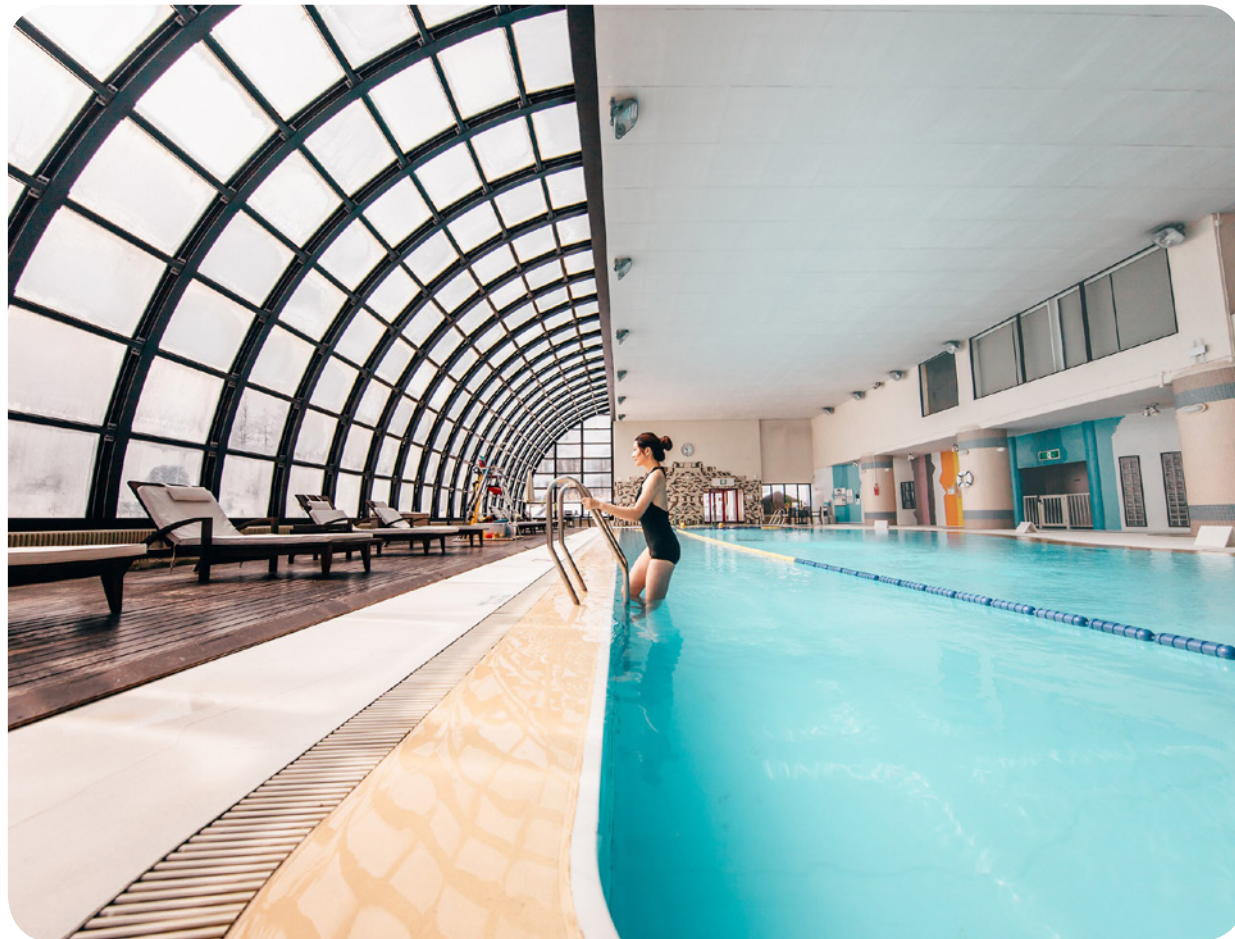

*on demand
**Depending on weather conditions

Land Sports & Leisure

	Group Lessons	Free Access	At extra cost course	Min. age (years)
Fitness	Group lessons for all levels / Free access			16 years old
Team sports	Free access			8 years old
Climbing	Free access			
Entertainment		✓		
Swimming Pool	Free access			16 years old
Pool table*			✓	
Table tennis	Free access			
Excursion*		✓	✓	

*on demand
**Depending on weather conditions

Swimming Pools

Indoor swimming pool

Indoor Pool

Indoor freshwater overflow swimming pool with vast windows so that swimmers can enjoy the view.

Children are under the supervision of their parents or an accompanying adult.