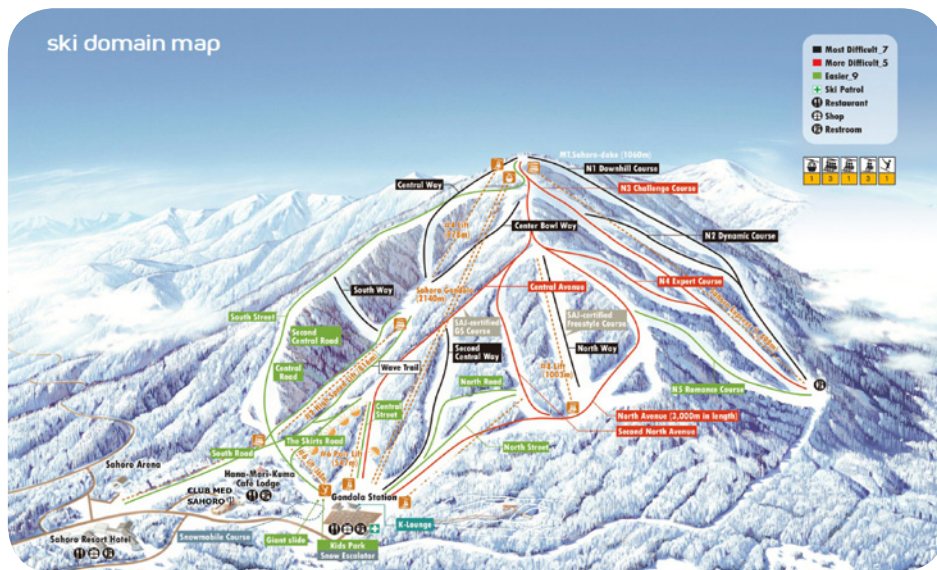

Please note: Some selections are available for an additional fee.

Operation date and timing are subjected to changes in resort, please check with resort team on site.

Ski area map

Domaine de Sahoro

1030m

Maximum altitude

420m

Minimum altitude

400m

Ski-in / Ski-out resort

Alpine ski slopes

Number of ski slopes

17

Freeride Zone(s)