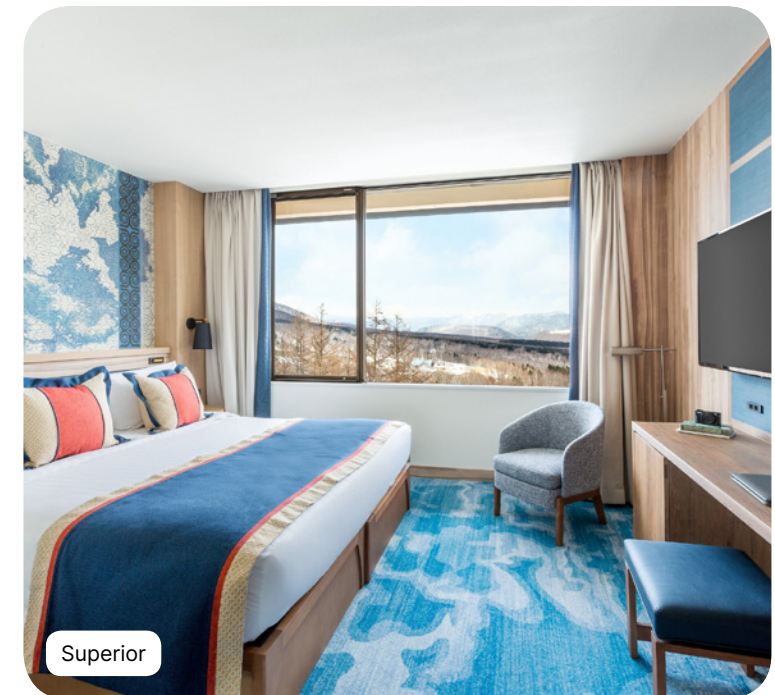

Accommodation