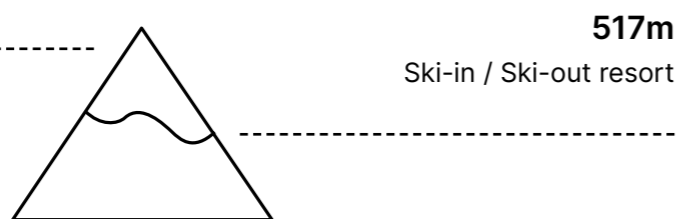

## Ski area map

## Kiroro Peak

1180m

Maximum altitude

520m

Minimum altitude

Alpine ski slopes