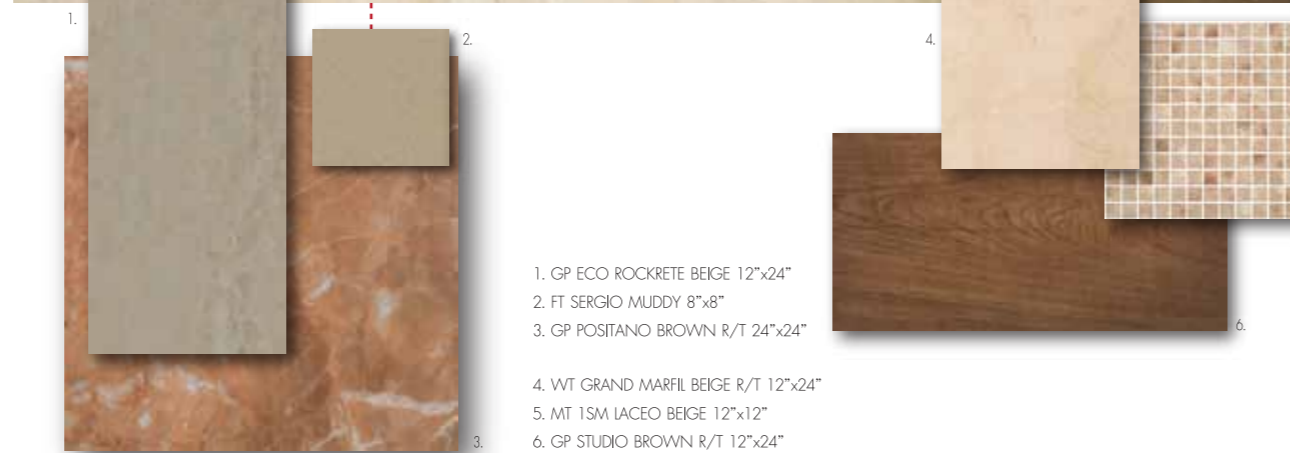

COLORWAY
SOLUTION

SIMPLY
BEIGE

Anthony Series

Ducala Series

- 1. GP ECO ROCKRETE BEIGE 12"x24"
- 2. FT SERGIO MUDDY 8"x8"
- 3. GP POSITANO BROWN R/T 24"x24"

- 4. WT GRAND MARFIL BEIGE R/T 12"x24"
- 5. MT 1SM LACEO BEIGE 12"x12"
- 6. GP STUDIO BROWN R/T 12"x24"