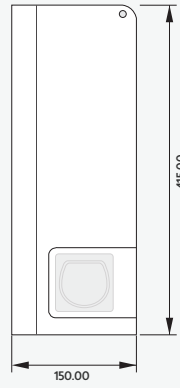

Right Side View