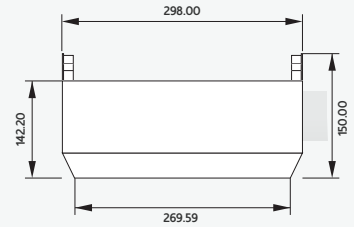

Dimensions

Unit : mm

Top View