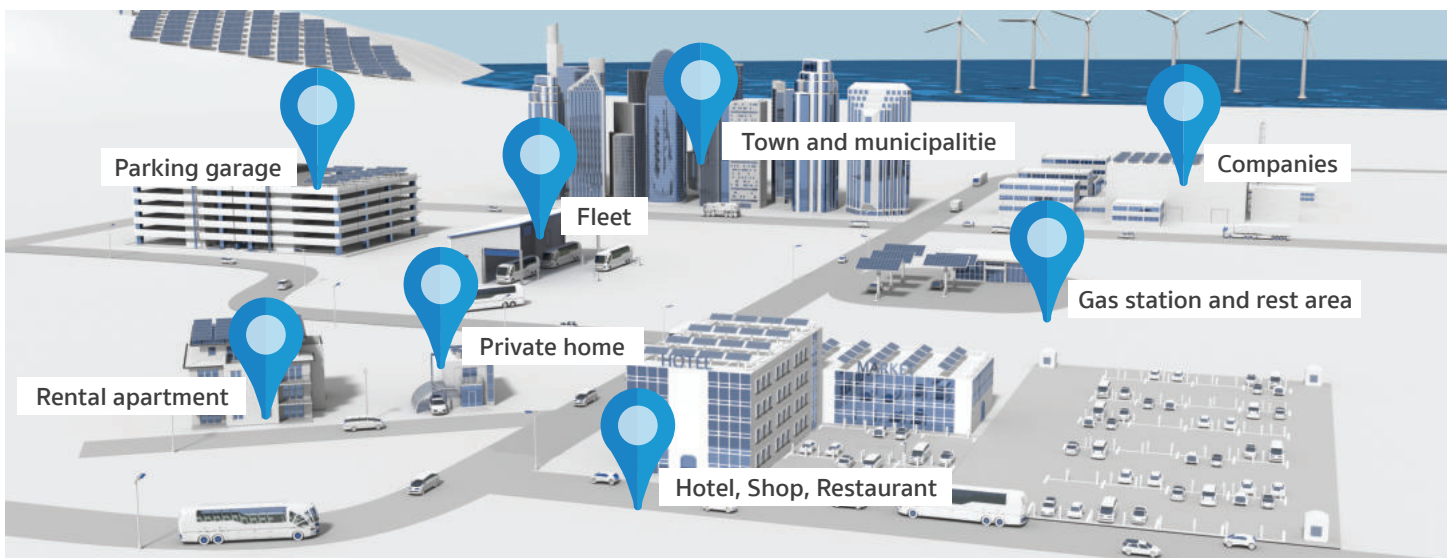

Date	Time	Name	Duration	Energy (kWh)
13/August/2021	16:15	Blue Stone	00:03	0.01
13/August/2021	16:01	Pink Stone	00:03	0.01
13/August/2021	15:55	Blue Stone	00:03	0.01

EV Charger

Connectivity

Use Cases

Dimensions