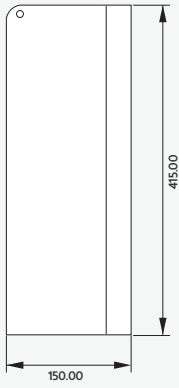

Dimensions

Unit : mm

Left Side View