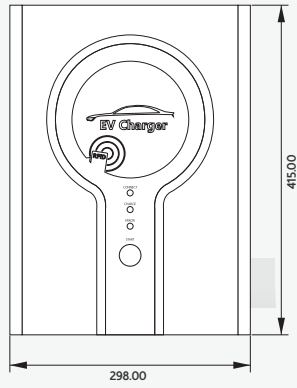

Dimensions

Unit : mm

Front View