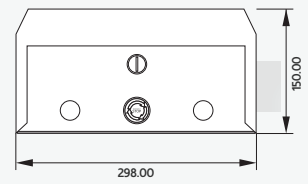

Top View

Bottom View