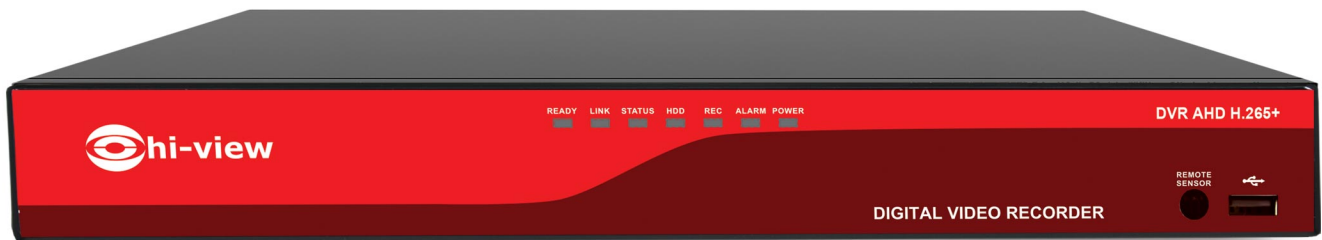

ดาวน์โหลด แอปพลิเคชัน