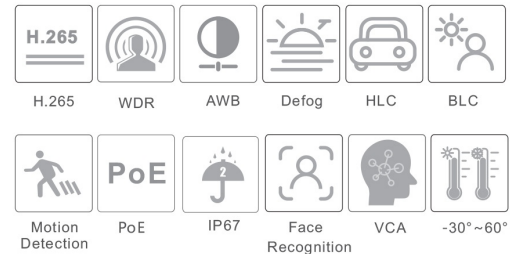

## SPECIFICATIONS

Specifications	Model	HP-97B20PE-AIFR
<b>Camera</b>		
Image Sensor	1 / 2.8 "CMOS	
Image Size	1920 × 1080	
Electronic Shutter	1 / 25 s ~ 1 / 100000 s	
Iris Type	DC-IRIS	
Min. Illumination	0.0026 lux@F1.2, AGC ON; 0 lux with LED 0.005 lux@F1.6, AGC ON; 0 lux with LED	
Lens	7~22mm@F1.6, motorized; Recommended face capturing distance: 4~10m	
Field of View	Horizontal: 44°~17.6°; Vertical:25.6°~10°; Diagonal: 49.7°~20.2°	
Lens Mount	Φ14	
Wide Dynamic Range	120dB	
BLC	Yes	
HLC	Yes	
Defog	Yes	
Digital NR	3D DNR	
Angle Adjustment	Pan: 0°~360°; Tilt:0°~90°; Rotation: 0°~360°	
<b>Image</b>		
Video Compression	Smart H.265 / H.265+ / H.265 / Smart H.264 / H.264+ / H.264 / MJPEG	
H.264 Compression Standard	Baseline Profile/Main Profile/High Profile	
Resolution	1080P ( 1920 × 1080 ), 720P ( 1280 × 720 ), D1, CIF, 480 × 240	
Main Stream	60Hz : 1080P/ 720P ( 1 ~ 30fps ); 50Hz : 1080P/ 720P ( 1 ~ 25fps ) HFR mode: 1080P/720P (60Hz: 1~60fps; 50Hz: 1~50fps)	
Sub Stream	60Hz : 720P/D1/CIF ( 1~30fps); 50Hz:720P/D1/CIF ( 1~25fps)	
Third Stream	60Hz : D1/CIF/480x240 (1~30fps); 50Hz: D1/CIF/480x240 (1~25fps)	
Bit Rate	64 Kbps ~ 6 Mbps	
Bit Rate Type	VBR / CBR	
Image Settings	ROI, Saturation, Brightness, Chroma, Contrast, Wide Dynamic, Sharpen, NR, etc. adjustable through client software or web browser	
Audio Compression	G711A/U	
ROI	Each ROI to be configured separately	
<b>Interfaces</b>		
Network	RJ45	
Video Output	No	
Audio	1CH audio input; 1CH audio output	
Storage	Built-in micro SD card slot, up to 128GB	
Reset	Yes	
Alarm	1CH alarm input; 1CH alarm output	
<b>Functions</b>		
Remote Monitoring	Web browsing, CMS remote control	
Online Connection	Support simultaneous monitoring for up to 10 users; Support multi-stream real time transmission	
Network Protocol	UDP, IPv4, IPv6, DHCP, NTP, RTSP, PPPoE, DDNS, SMTP, FTP, SNMP, 802.1x, UPnP, HTTP, HTTPS, QoS	
Interface Protocol	ONVIF	
Storage	Network remote storage; micro SD card storage	
Smart Alarm	Motion detection; Sensor alarm; SD card full; SD card error; IP address conflict; Network disconnection	
Intelligent Analytics	Face detection, face capture, face match, video tampering detection, scene change detection	
General Function	Watermark, IP address filtering, video mask, heartbeat, password protection, non-photosensitive switch, face exposure	
PoE	Yes (802.3af)	
LED View Distance	10 m soft light	
Ingress Protection	IP67	
<b>Face Detection</b>		
Face Detection	Pupil distance of a facial image over 20 pixel can be detected	
Face Capturing	By precise detecting, tracing, capturing, scoring and screening the moving faces to get the most effective face snapshots	
Panorama Capturing	Support panorama capturing and self-defined information overlay, like device ID, time, etc.	