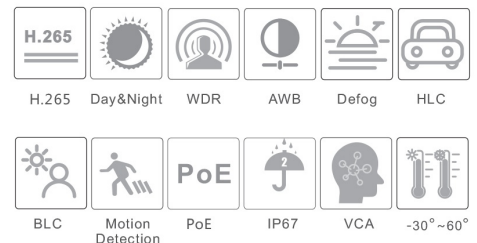

# HP-97B20PE-E3-AI

2MP IR Starlight Bullet Network Camera

- 2MP ( 1920 × 1080 ) @30fps
- Support smart H.265/H.264 coding
- ICR auto switch, true day / night vision
- 20 ~ 30m IR night view distance
- Starlight
- 3D DNR, true WDR, HLC, BLC, Defog, Smart IR and ROI coding
- Support corridor mode
- Support image distortion correction
- Built-in micro SD card slot
- DC12V/PoE power supply
- IP67 ingress protection
- Support three streams
- P2P function optional
- Support mobile surveillance by smart phones & tablet PCs with iOS and Android OS
- Intelligent analytics