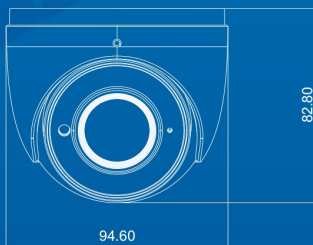

### DIMENSIONS

Specifications	Model	HP-97D20STPE
<b>Camera</b>		
Image Sensor	1 / 2.8 "CMOS	
Image Size	1920 × 1080	
Electronic Shutter	1 / 25 s ~ 1 / 100000 s	
Iris Type	Fixed Iris	
Min. Illumination	0.005 lux@F1.6, AGC ON; 0 lux with IR 0.0028 lux@F1.2, AGC ON; 0 lux with IR	
Lens	2.8 mm @F1.85, horizontal field of view: 99.7° 3.6 mm @F1.6, horizontal field of view: 92.4°	
Lens Mount	M12	
Wide Dynamic Range	Digital WDR	
BLC	Yes	
HLC	Yes	
Defog	Yes	
Digital NR	3D DNR	
Angle Adjustment	Pan: 0°~360°; Tilt: 0°~75°; Rotation: 0°~360°	
<b>Image</b>		
Video Compression	H.265 / H.264 / MJPEG	
H.264 Compression Standard	Baseline Profile/Main Profile/High Profile	
Resolution	1080P ( 1920 × 1080 ), 720P ( 1280 × 720 ), D1, CIF, 480 × 240	
Main Stream	60Hz: 1080P( 1 ~ 30fps ) / 720P( 1 ~ 30fps ) 50Hz: 1080P( 1 ~ 25fps ) / 720P( 1 ~ 25fps )	
Sub Stream	60Hz: D1/CIF/480x240 (1~30fps); 50Hz: D1/CIF/480x240 (1~25fps)	
Bit Rate	128 Kbps ~ 4Mbps	
Bit Rate Type	VBR / CBR	
Audio Compression	G711A / U	
Image Settings	ROI, Saturation, Brightness, Chroma, Contrast, Wide Dynamic, Sharpen, NR, etc. adjustable through client software or web browser	
ROI	Each ROI to be configured separately	
<b>Interfaces</b>		
Network	RJ45	
Video Output	NO	
Audio	NO	
Storage	Built-in micro SD card slot; up to 128GB	
Hardware Reset	Yes	
<b>Functions</b>		
Remote Monitoring	Web browsing, CMS remote control	
Online Connection	Support simultaneous monitoring for up to 3 users; Support multi-stream real time transmission	
Network Protocol	UDP, IPv4, IPv6, DHCP, NTP, RTSP, PPPoE, DDNS, SMTP, 802.1x, UPnP, HTTPs, HTTP, QoS	
Interface Protocol	ONVIF	
Storage	Network remote storage; micro SD card storage	
Smart Alarm	Motion detection, SD card error, SD card full	
General function	Watermark, IP address filtering, video mask, heartbeat, illegal login lock	
PoE	Optional	
IR Distance	20 ~ 30 m	
Ingress Protection	IP67	
<b>Others</b>		
Power Supply	DC12V	
Power Consumption	< 5W	
Operating Environment	- 30 °C ~ 60 °C (-22°F ~ 140°F) Humidity: less than 95 % (non-condensing)	
Dimensions ( mm )	Φ 94.6 × 82.8	
Weight ( net )	Approx. 0.45KG	
Installation	Ceiling mounting ( wall mounting available with the junction box and bracket)	