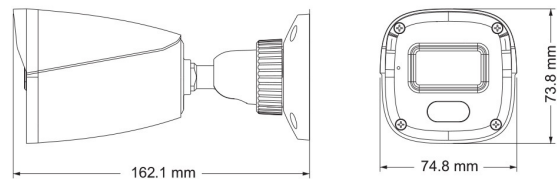

2MP IR Water-proof Bullet Network Camera

model:

HP-97B203PE

- 2MP (1920 × 1080) H.265 coding
- Max.resolution: 1920 × 1080
- ICR auto switch, true day / night, ROI coding
- 3D DNR, digital WDR, HLC, BLC, defog
- 10~20m IR night view distance
- DC12V/PoE power supply
- P2P function optional
- IP 67 ingress protection
- Support dual streams
- Support mobile surveillance by smart phones with iOS and Android OS
- Intelligent analytics: video blur detection, line crossing detection and region intrusion detection

DIMENSIONS

Interfaces	
Network	RJ45
Video Output	No
Audio	No
Storage	No
Hardware Reset	No
Functions	
Remote Monitoring	Web browsing,CMS remote control
Online Connection	Support simultaneous monitoring for up to 3 users; Support multi-stream real time transmission
Network Protocol	UDP, IPv4, IPv6, DHCP, NTP, RTSP, PPPoE, DDNS, SMTP, FTP, 802.1x, UPnP, HTTP, HTTPS, QoS
Interface Protocol	ONVIF
Storage	Network remote storage
Smart Alarm	Motion detection
Intelligent Analytics	Region intrusion detection, video blur detection and line crossing detection
General Function	Watermark, IP address filtering, video mask, heartbeat, illegal login lock
PoE	Yes
IR Distance	10 ~ 20m
Ingress Protection	IP67
Others	
Power Supply	DC12V/PoE
Power Consumption	< 5W
Operating Environment	- 20 °C ~ 55 °C (-4°F~131°F) Humidity: less than 95 % (non-condensing)
Dimensions (mm)	162.1 × 74.8 × 73.8
Weight (net)	Approx. 0.24KG
Installation	Ceiling mounting; Wall mounting