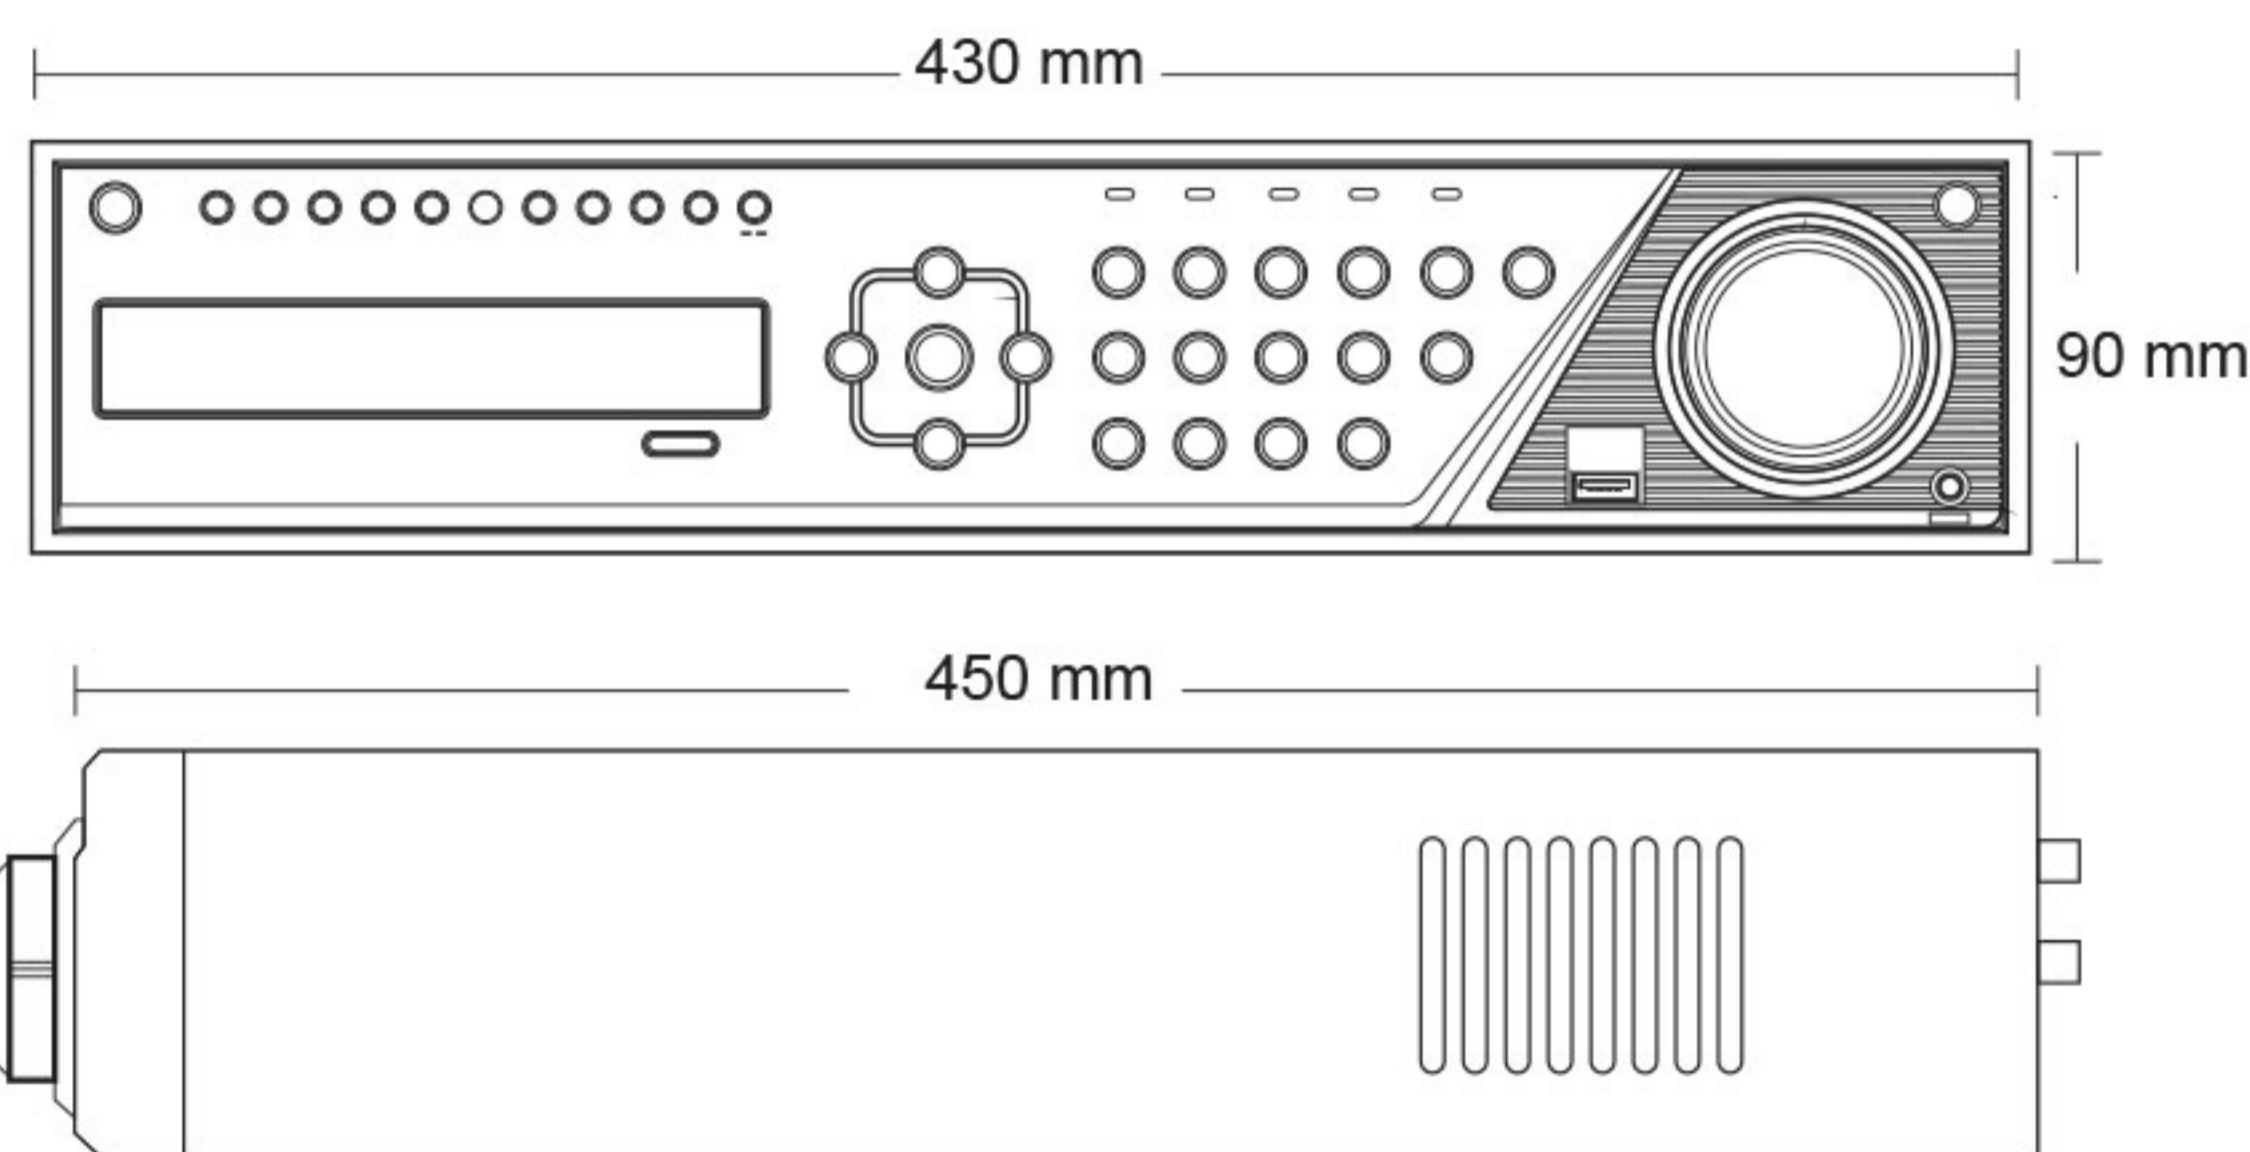

ขนาด

MODEL		HA-92432 (4-in-1)
TV-Wall	Support (Optional)	
PTZ Function & Control		
COC	Supported	
Preset	255 Preset	
Crusie	8 Cruise	
PTZ Protocol	PELCOP, PELCOD, LILIN, MINKING, NEON, STAR, VIDO, DSCP, VISCA,TVT, COC	
Baud Rate	110, 300, 600, 1200, 2400, 4800, 9600, 19200, 38400, 57600, 115200, 230400, 460800, 921600	
Address	1-255	
Account Management		
Edit Permission	Supported (Adminstrator, Advnace, Common)	
Block/Alow list	Supported	
Preview On logout	Supported	
User Status	Supported	
System		
Start Up Wizard	Supported	
Login Automatically	Supported	
Spot	Supported	
Auto Detect Signal	Supported	
App Self-Adaptive	Supported	
Add IPC Zero Operation	Supported	
Dwell Automatically	Supported	
Output Setting	Main Output, Output 2 (CVBS)	
View Log	Support Log search&export	
Factory Default	Supported	
System Upgrade	Supported (via USB)	
Backup and Restore	Supported	
Auto Maintenance	Supported	
System status	Camer status, Alarm status, Record status, Network status, Disk status	
Hardware interface		
BNC input	x32CH. (BNC)	
HDD	x8 (Max. 80TB)	
HDMI output	x1 HDMI (1920x1080, 1280x1024, 1204x768)	
VGA output	x1 VGA (1920x1080, 1080x1024)	
CVBS output	x1 (SPOT, Main output)	
RJ45	x1 (10/100/1000 Mbps) self-adaption	
USB 2.0 / USB 3.0	x1	
RS485	x2 (Connect to PTZ or keyboard)	
Audio Inout	x16 (RCA)	
Audio Output	x1 (RCA)	
Mic In	x1 (RCA)	
Alarm I/O IN	x16Ch. / OUT x4Ch. (Relay 3A, 250VAC/3A 30VDC)	
Power input	ATX	
Cooling Fan	x1 (DC12V)	
Power switch	x1	
Others		
Power supply	ATX 250W.	
Power consumption	<40W (without HDD)	
Working environment	-10°C to +50°C	
Working Humidity	10% to 90%	
Dimension	430x453x100 (WxD-H)	