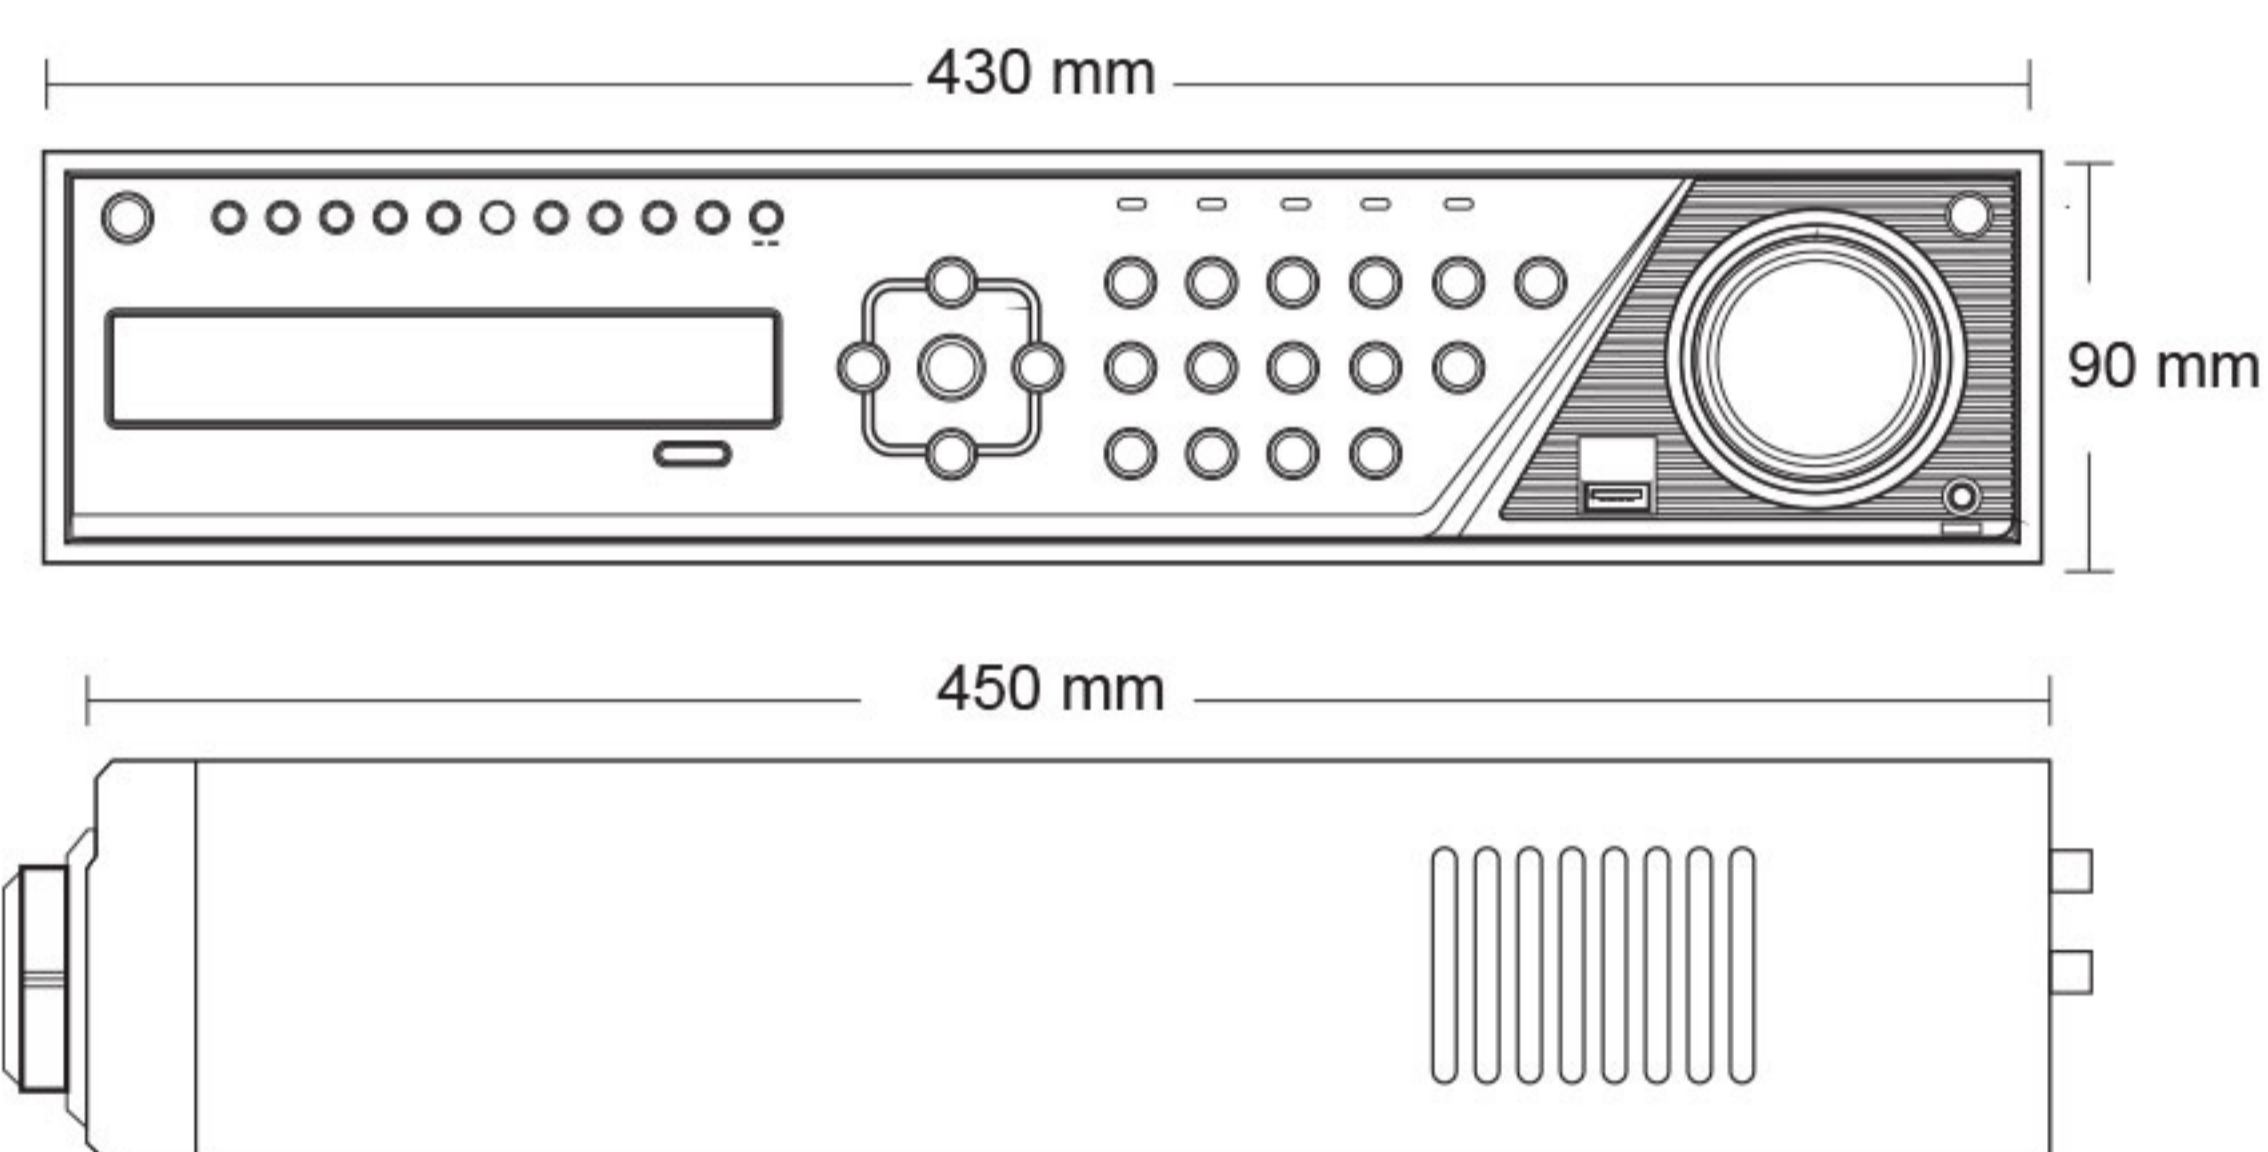

ขนาด

MODEL	HA-92432 (4-in-1)
Video system	4-in-1 (AHD,TVI,CVI,CVBS)
Video compression	Standard H.264 High Profile
Audio compression	G.711A
Video standard	PAL/NTSC
View	
OSD language	Support Thai, English, Chinese Etc.
Local live view	Layout 1/4/9/16/25/32/36
Local playback	Layout 1/4/9/16
Network live view	Layout 1/4/8/9/10/16/25/36
Network playback	Layout 1/4/9
E-Zoom	Support live view&playback mode
Live Instant Playback	Supported
Live Snapshot	Supported
OSD Setting	Supported
Image Setting	Supported
Privacy mask	Support Max. 4 area
Water Mask	Supported
Two-way-audio	Support (take up channel one audio input)
CMS	Supported
IE	Supported
Mobile Device	iOS, Android
Cloud	Supported
Video streaming	
Resolution	1080P, 720P, WD1 realtime
Stream type	Support Dual stream
Manage Camera	Support lite function (25fps)
Bit rate control	CBR, VBR
Main stream	960x1080@25fps bitrate 32-1024Kbps. 1920x1080P @12fps bitrate 32-1024Kbps. 1280x720P @25fps bitrate 32-1024Kbps. 960x576 @25fps bitrate 768-4096Kbps."
Substream	1920x1080 @12fps bitrate 32-1024Kbps. 1280x720P @12-25fps bitrate 32-1024Kbps. 704x576 @12-25fps bitrate 32-1024Kbps. 352x288 @12-25fps bitrate 32-1024Kbps.
Record quality	adjustable
Snap	Supported
Recording	
HDD SATA	SATA x8
Record Mode	Event recording, Schedule recording
Record Schedule	Motion record Sensor record Motion+sensor record Always (24x7)+Motion record Always (24x7)+Sensor record Always (24x7)+Motion record+Sensor record