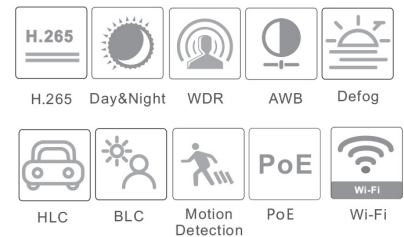

CAMERA

HP-97CUBE20W

2MP Cube Wi-Fi Network Camera

- 2MP (1920 × 1080) H.265 full real time coding
- Max. resolution: 1920 × 1080
- ICR auto switch, true day / night, BLC, HLC, Defog
- 10m IR night view distance
- 3D DNR, digital WDR, ROI coding
- Support Wi-Fi
- Built-in micro SD card slot
- 1CH built-in MIC and 1CH built-in speaker
- 1CH alarm input and 1CH alarm output
- DC12V/PoE power supply
- Support three streams
- Support remote monitoring by smart phones & tablets with iOS and Android OS