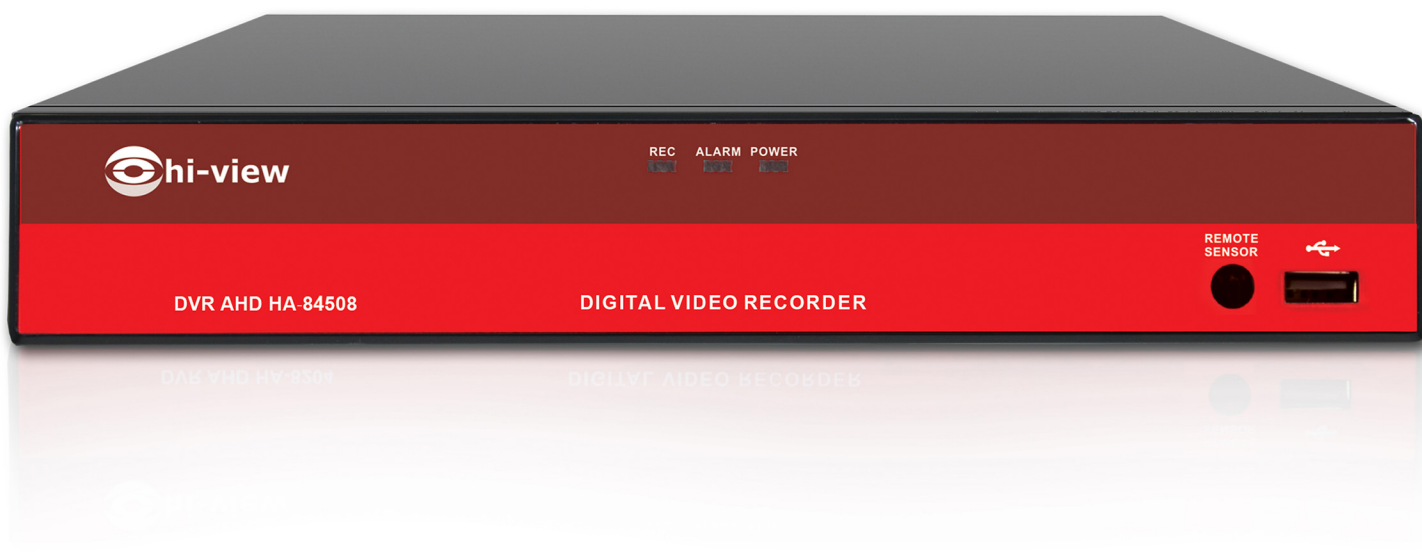

DVR 8400 SERIES

HD Recorder

5IN1 VIDEO RECORDER

Intelligent Video HD Analysis System

- H.264
- 5 Pentaplex
- HDMI
- USB
- PTZ
- FREE DDNS
- CMS
- Internet
- Cloud

Specification 1/2

Feature

- 5in1 (AHD,TVI,CVI,CVBS,IPC)
- Main stream resolution 4.0MP, 1080P, 720P, 960H, D1
- Backup Mode Network, USB hard Disk, USB Burner
- Backup Format H.264, AVI
- Wireless 3G, Wi-Fi (Extend via USB)
- Support XVI, COC, RS485
- BNC input x8CH. (BNC)
- HDD x1 (Max. 10TB)
- HDMI output "HDMI x1 Max. 2560x1440
- HDMI/VGA simultaneous video output"
- VGA output "VGA x1 Max. 1920x1080
- HDMI/VGA simultaneous video output"
- RJ45 x1 (10/100M Mbps) self-adaption