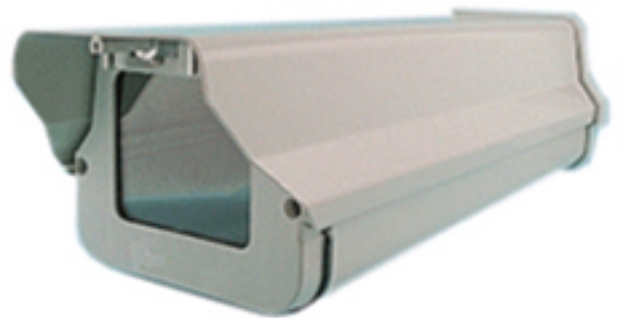

## Specifications

---

- Model : HV-605
- Type : Outdoor Back Open Camera Housing
- Matrial/Color : Alumium Beige/Silver-grey
- Appearance Zize : 142(W) x 115(H) x 370(L)mm
- Suitable Camera : 100(W) x 80(H) x 300(L)mm
- N.W ,G.W. : Cu'ft 18.4kg ,19.5kg ,3.9Cu'ft
- IP 65