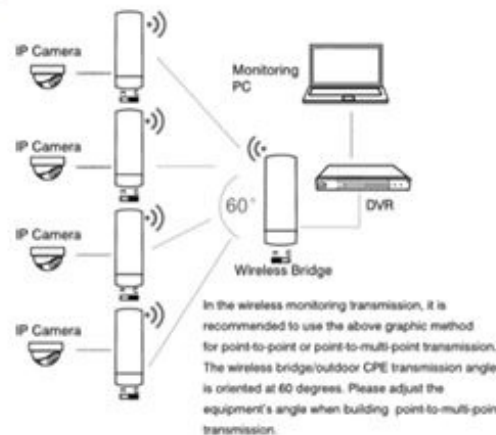

5.8G CPE / For Camera or Network

MODEL: HG-CPE5.8G-1

Feature

- Outdoor Wireless CPE 5.8G / IEEE 802.11ac
- Wi-Fi standard, data rate up to 900Mbps,
- Build-in 12dBi Antenna,
- Wi-Fi Range Up to 1000 meters. (1Km)
- With LED display, wireless AP,
- Wi-Fi repeater,
- WDS operation mode,
- Work in pairs for point to point
- Connection,make more than 8unit. Camera 5MP
- Connection,make more than 12unit. Camera 2MP
- Can access into it to seamless FHD
- Wireless security and other bandwidth-intensive tasks.

IP Camera --- Wireless Bridge Wireless Bridge --- DVR --- Monitoring PC

IP Camera --- Switch --- Wireless Bridge Wireless Bridge --- DVR --- Monitoring PC