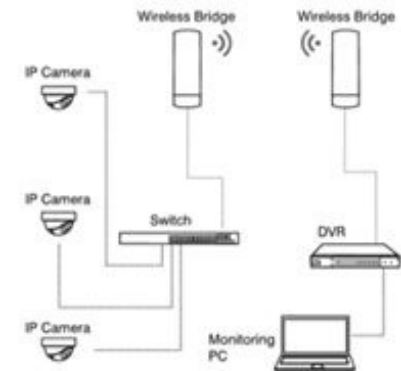

5.8G CPE / For Camera or Network

MODEL: HG-CPE5.8G-1

Feature

- Outdoor Wireless CPE 5.8G / IEEE 802.11ac
- Wi-Fi standard, data rate up to 900Mbps,
- Build-in 12dBi Antenna,
- Wi-Fi Range Up to 1000 meters. (1Km)
- With LED display, wireless AP,
- Wi-Fi repeater,
- WDS operation mode,
- Work in pairs for point to point
- Connection,make more than 8unit. Camera 5MP
- Connection,make more than 12unit. Camera 2MP
- Can access into it to seamless FHD
- Wireless security and other bandwidth-intensive tasks.

IP Camera --- Wireless Bridge Wireless Bridge --- DVR --- Monitoring PC

IP Camera --- Switch --- Wireless Bridge Wireless Bridge --- DVR --- Monitoring PC