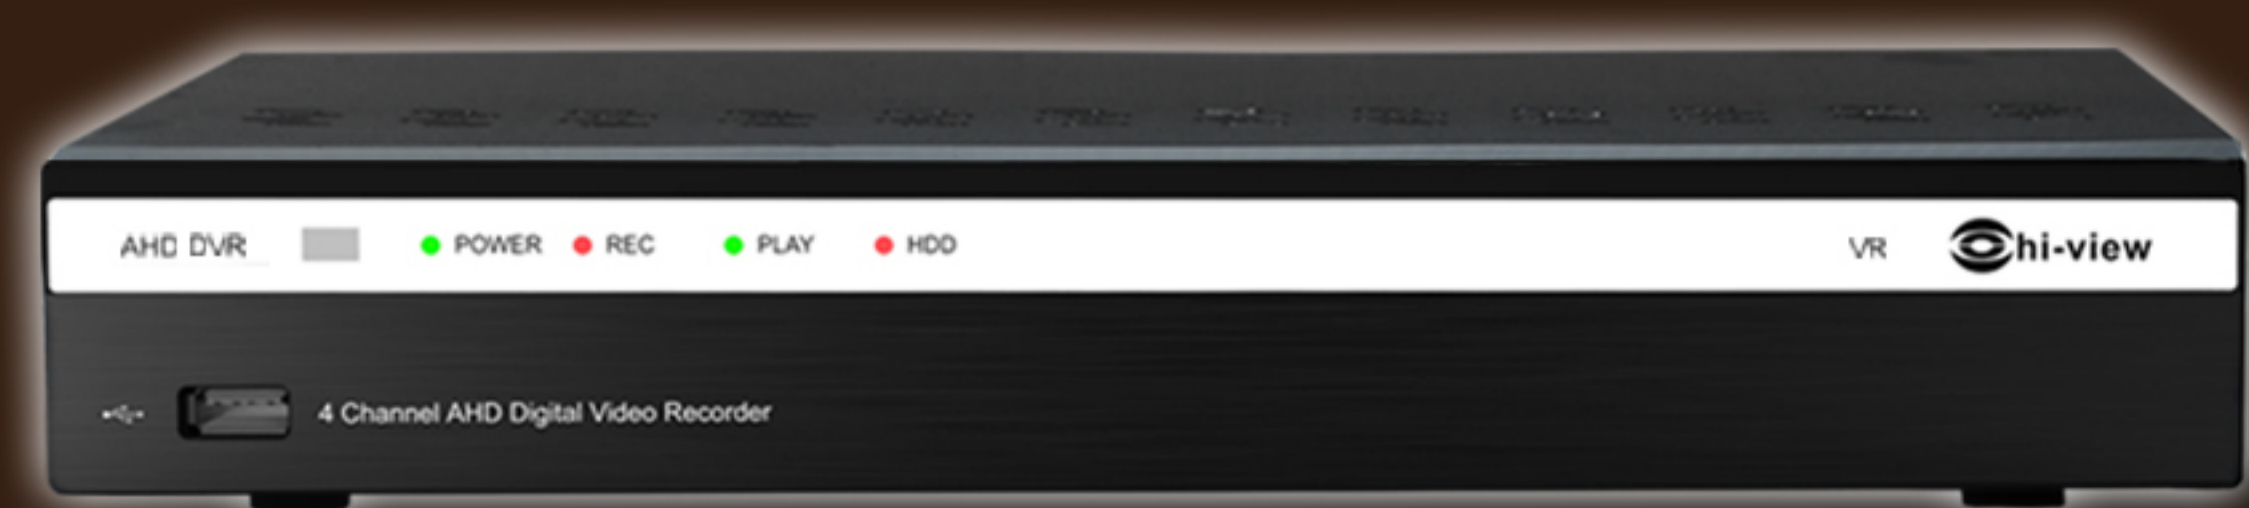

AHD CCTV Surveillance HA-7200 SERIES

AHD CCTV Surveillance

HA-7216

Specification

Model	HA-7216	
Video Compression	H.264	
Video System	NTSC/PAL	
Operation System	Linux(embedded)	
Video-input /output	16CH inputs / VGA and HDMI	
Audio input /output	16CH inputs /1CH output(RCA)	
Display	resolution	PAL:1920*1080P or1280*720P/ NTSC:1920*1080P or1280*720P
	feature	single/ Quad/Nine/Sixteen/S.E.Q.
Record	resolution	PAL:1920*1080P or1280*720P / NTSC:1920*1080P or1280*720P
	speed	PAL:15fps(each ch) / NTSC: 15fps(each ch)
Recording Mode	Continuous/Manual/Motion detect/Sensor/Alarm recording	
Playback Channel	"1/4CH, or Via CMS, Mobile for 1ch playback, laptop for 1/4Ch playback Local DVR: 1~8ch / PC/MAC: 1~4ch / Smart Phones: 1ch (using app)"	
Playback speed	PAL:15fps(each ch) / NTSC: 15fps(each ch)	
Sensor & Alarm I/O	NO	
Network Type	Lan, DHCP, Dynamic IP and DDNS	
E-mail Notifications	Yes, Support	
HDD interface	2SATA HDDs, up to 6TB per 1HDD	
Multiplex Operation	live display, record, playback, backup and network	
USB	2xUSB(for mouse and backup/upgrade)	
PTZ Control	yes	
Mobile Surveillance	Support Mobile Phones based on iPhone and Android operation system	
VGA	800*600,1024*768,1280*1024,1440*900,1920*1080	
HDMI	1080P	
IR Extender Port	yes	
CLOUD	Optional	
P2P	Optional	
Power Supply	DC 12V 5A	
Dimension(WxDxH)	380x340x50mm	