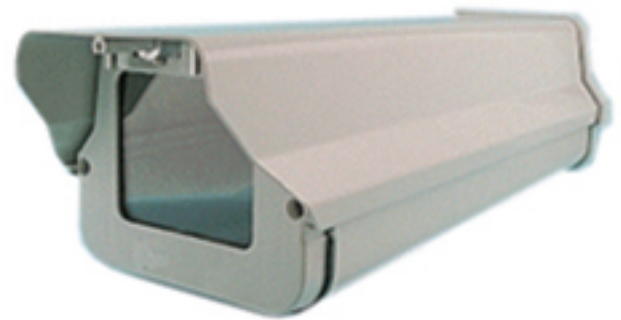

## HV-605HB

### Specifications

---

- Model : HV-605HB
  - Type : Outdoor Back Open Camera Housing
  - Material/Color : Aluminium Beige/Silver-grey
  - Appearance Size : 142(W) x 115(H) x 280(L)mm
  - Suitable Camera : 100(W) x 80(H) x 300(L)mm
  - Control Temperature by Thermostat
    - Heater      Blower :
    - on : 15      on : 35
    - off : 25     off : 25
  - Input Voltage : 12DC
  - AC 220V
  - N.W ,G.W. : Cu'ft 18.4kg ,19.5kg ,3.9Cu'ft
-