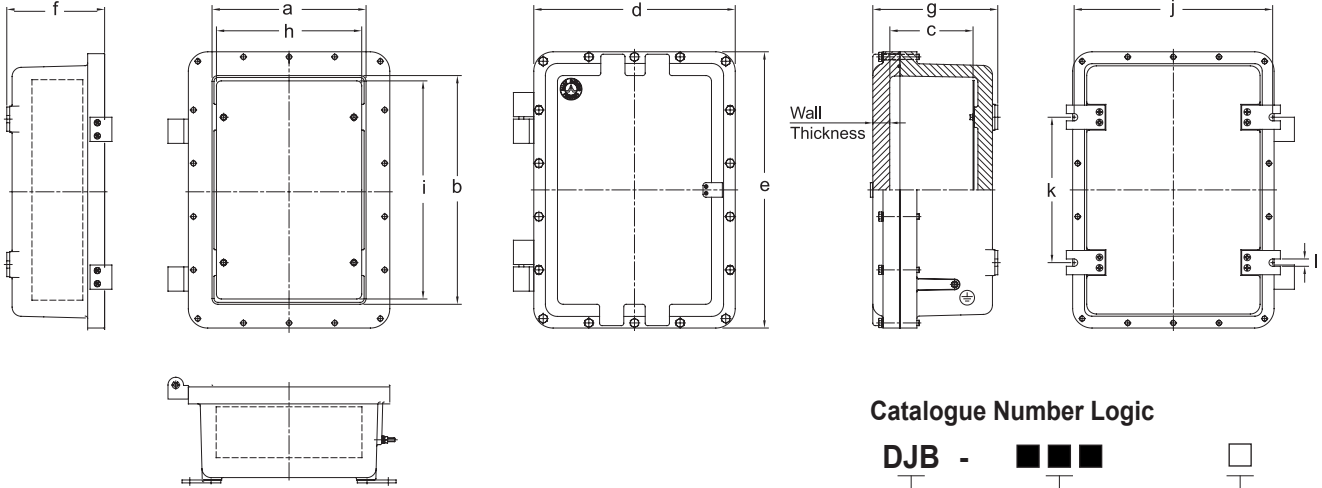

Ordering Requirements and Dimension

Catalogue Number Logic