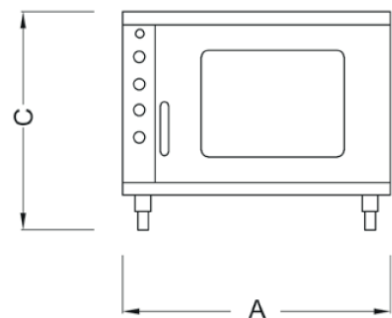

A = 940 mm
B = 830 mm
C = 725 mm

www.caplainmachines.com

120

Caplain Machines

Caplain Machines

8 / 10 Rue Clément Ader
77170 Brie Comte Robert
France

+ 33 1 60 02 19 19