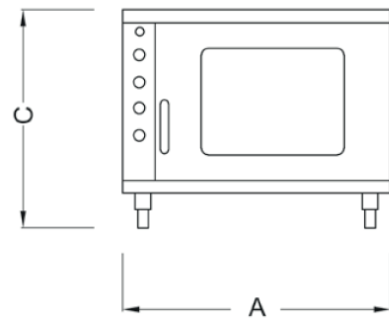

A = 940 mm
B = 830 mm
C = 565 mm

www.caplainmachines.com

119

Caplain Machines

Caplain Machines

8 / 10 Rue Clément Ader
77170 Brie Comte Robert
France

+ 33 1 60 02 19 19