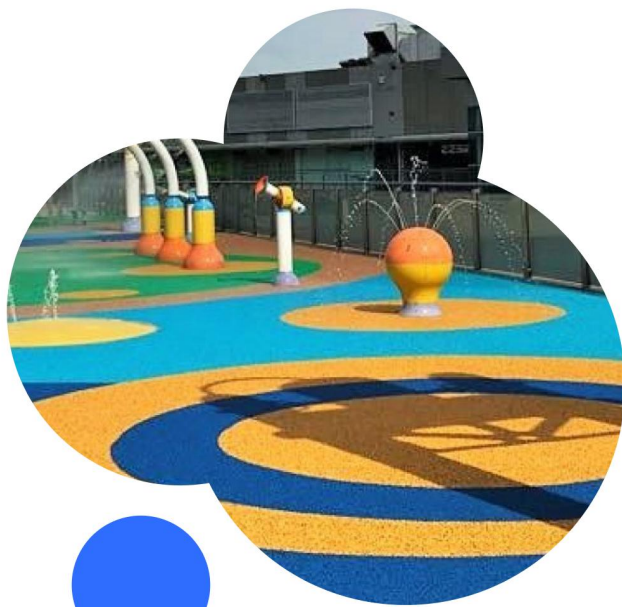

**WATERPLAY
PLAYGROUND**