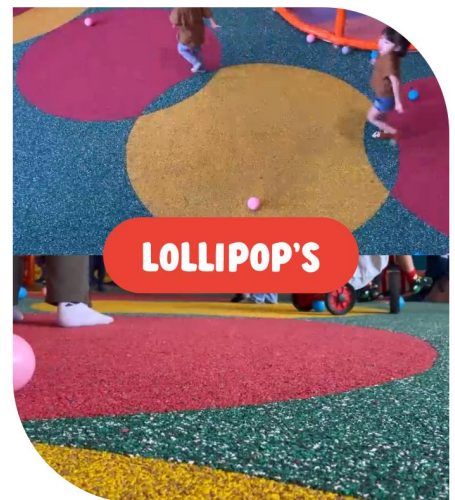

OUR WORKS

KAMI MENYEDIAKAN JASA INSTALASI DI SELURUH INDONESIA