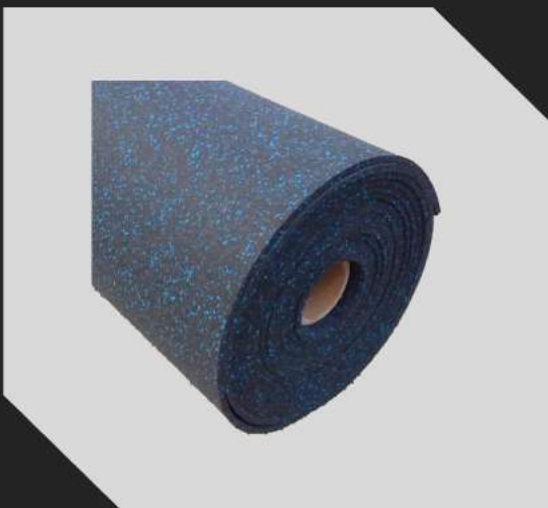

OUR PRODUCT

RUBBER GYMFLEX TYPE PUZZLE MAT

Aplikasi : Gym, Workshop, Terrace, etc

Thickness : 8mm

Width : 500mm/50cm

Length : 500mm/50cm

RUBBER GYMFLEX TYPE ROLL MAT

Aplikasi : Gym, Workshop, Terrace, etc